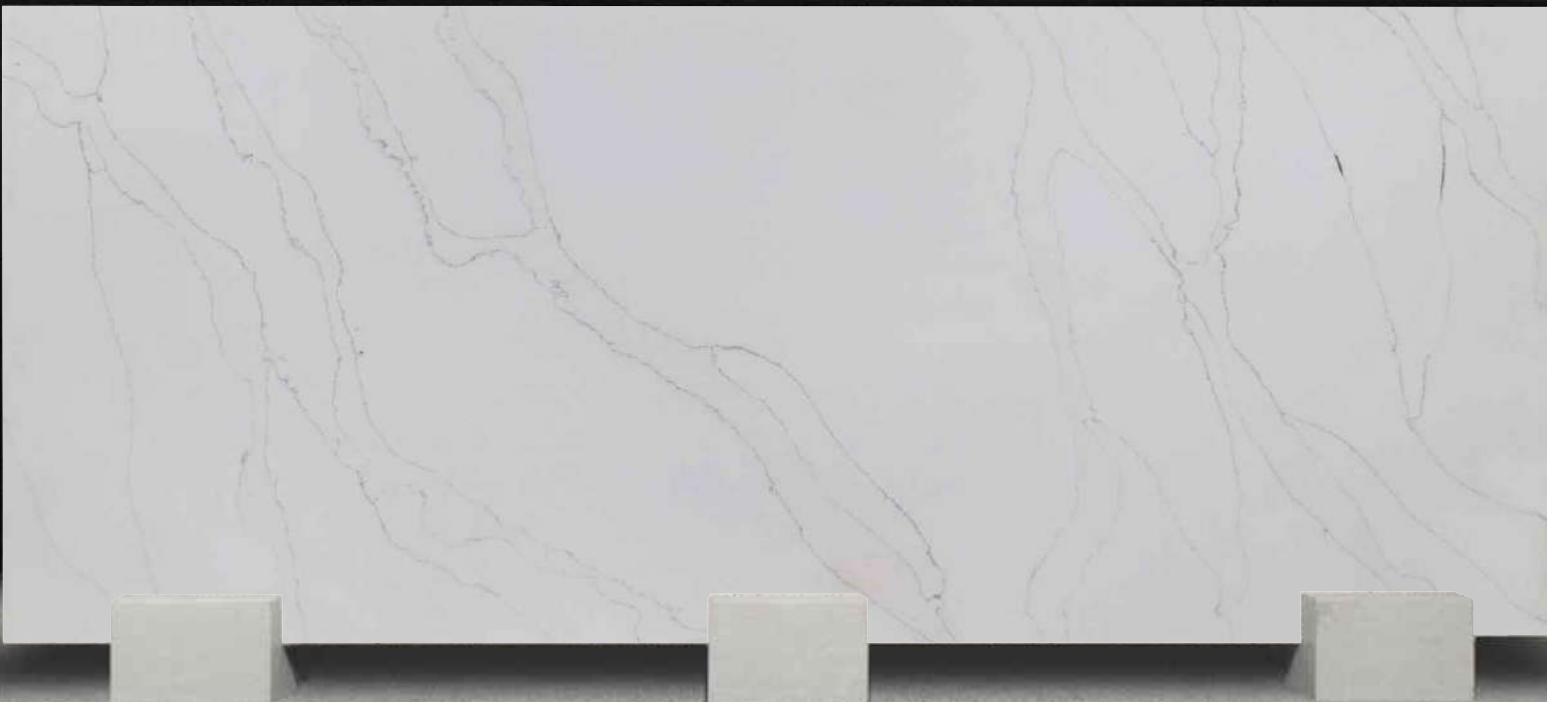

HIMALAYAN SERIES
Calacatta Adorn

SIZE
3475 x 1975 mm

THICKNESS
30mm
20mm

www.camrolaquartz.com

HIMALAYAN SERIES
Calacatta Athena

SIZE
3475 x 1975 mm

THICKNESS
30mm
20mm

HIMALAYAN SERIES
Calacatta Manassas