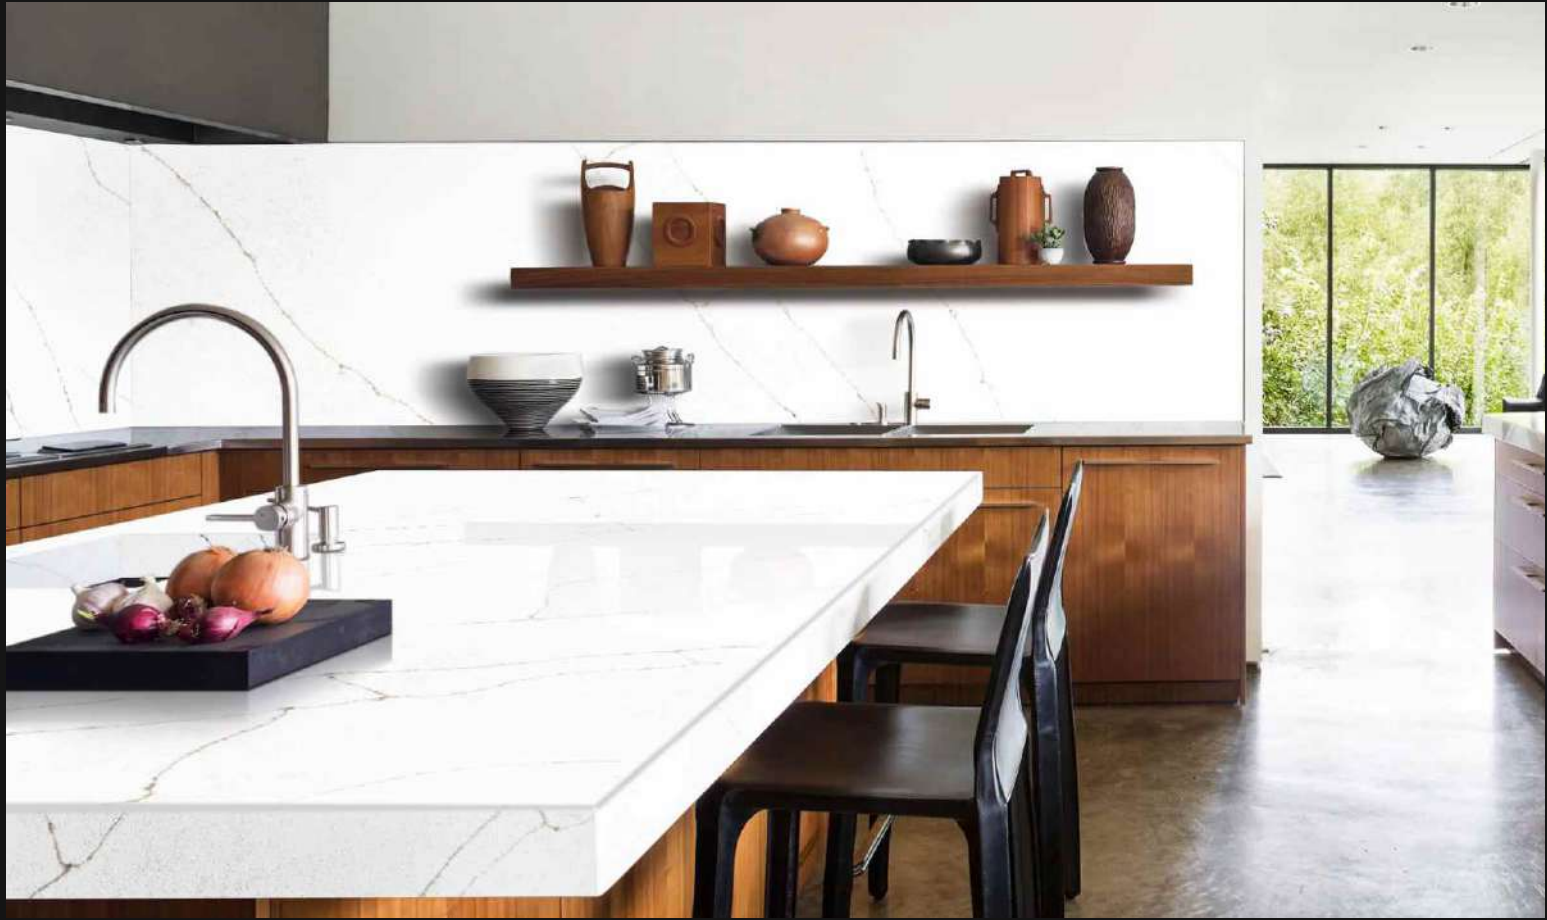

SIZE

3475 x 1975 mm
3225 x 1665 mm

THICKNESS

30mm
20mm

HIMALAYAN SERIES
Calacatta Caserta

SIZE
3225 x 1665 mm

THICKNESS
20mm

HIMALAYAN SERIES
Calacatta Maria Gold