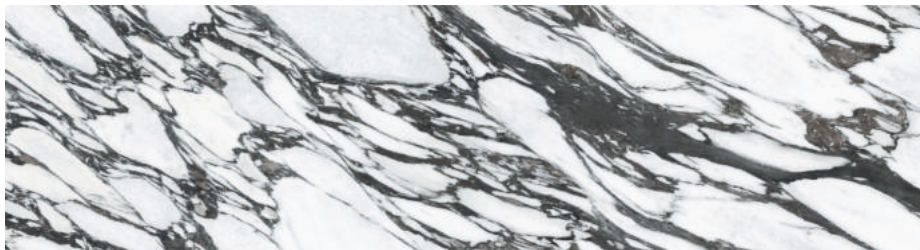

NEOTERIC
VIOLA ANTHRACITE

Click/Scan

SIZE
790X3000MM

THICKNESS
15MM

BODY COLOR
WHITE

FINISH
Crestamatte®

COVERAGE
25.51 Sqft

WEIGHT
86 Kgs