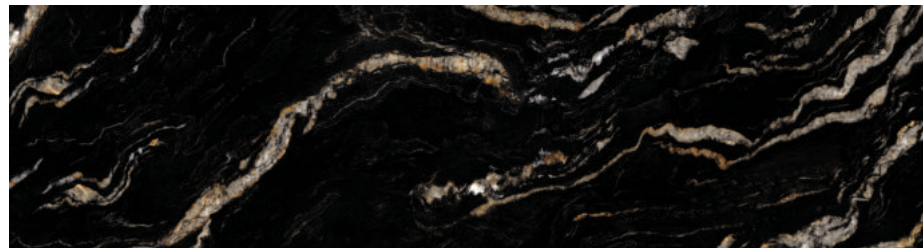

QUARRY BLACK

BLACK FUSION

Click/Scan

SIZE
790X3000MM

THICKNESS
15MM

BODY COLOR
BLACK

FINISH
ULTRA GLEAM

COVERAGE
25.51 Sqft

WEIGHT
86 Kgs

2
Random