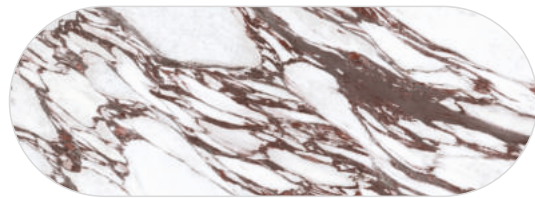

WEIGHT
86 Kgs

**VERSATILE
TIMELESS BEAUTY**
MIX & MATCH TO
DRESS UP YOUR FURNITURE

Quarry White
Collection

| PETAGONIA PIE

QUARRY WHITE

P E T A G O N I A P I E

Click/Scan

SIZE
790X3000MM