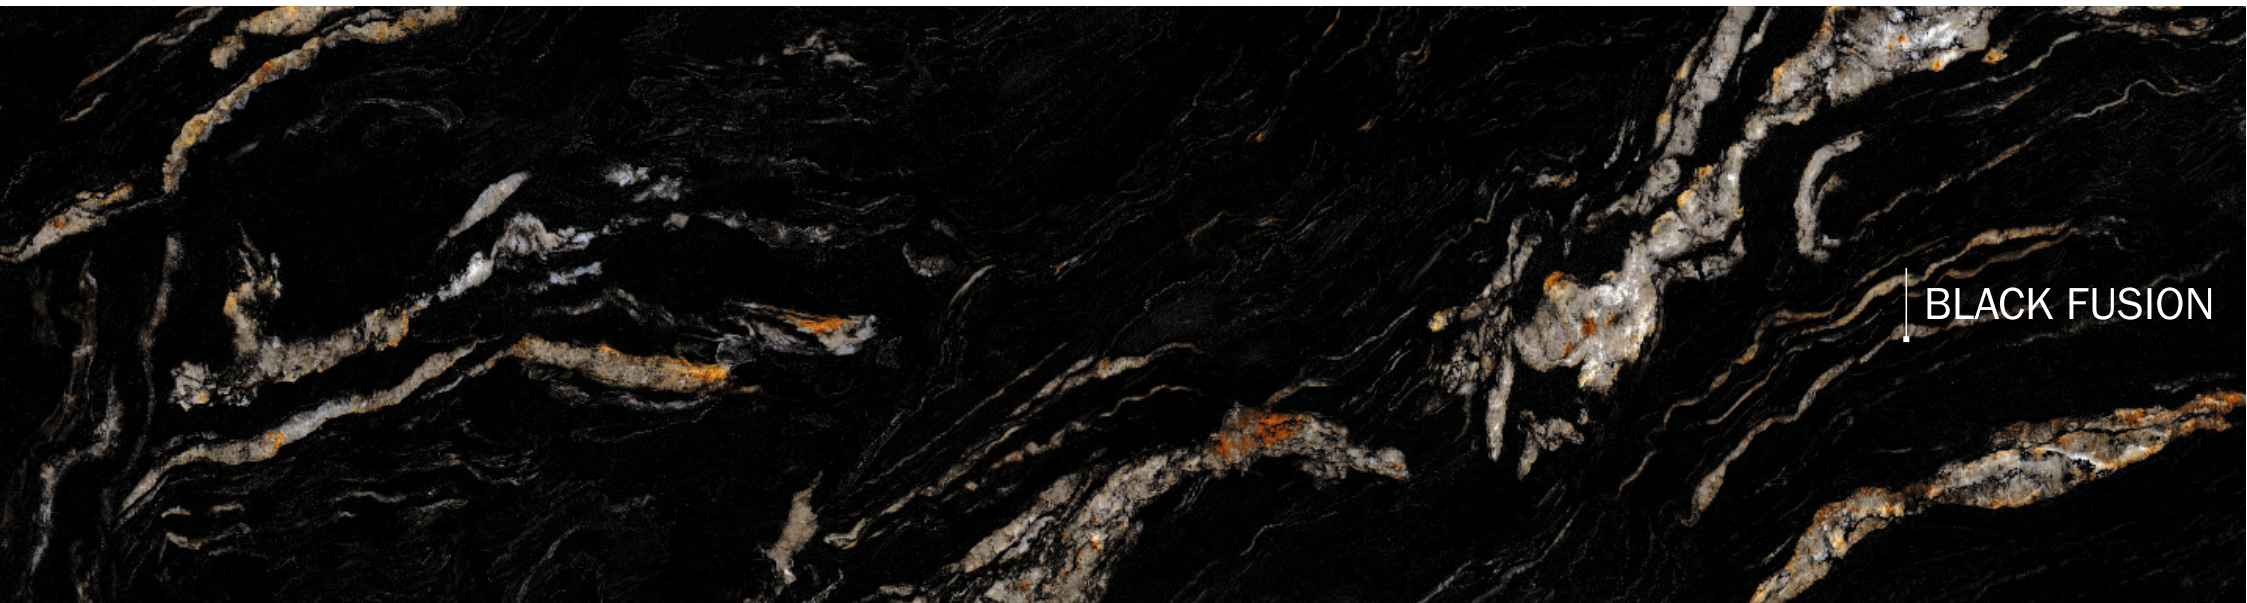

BLACK FUSION