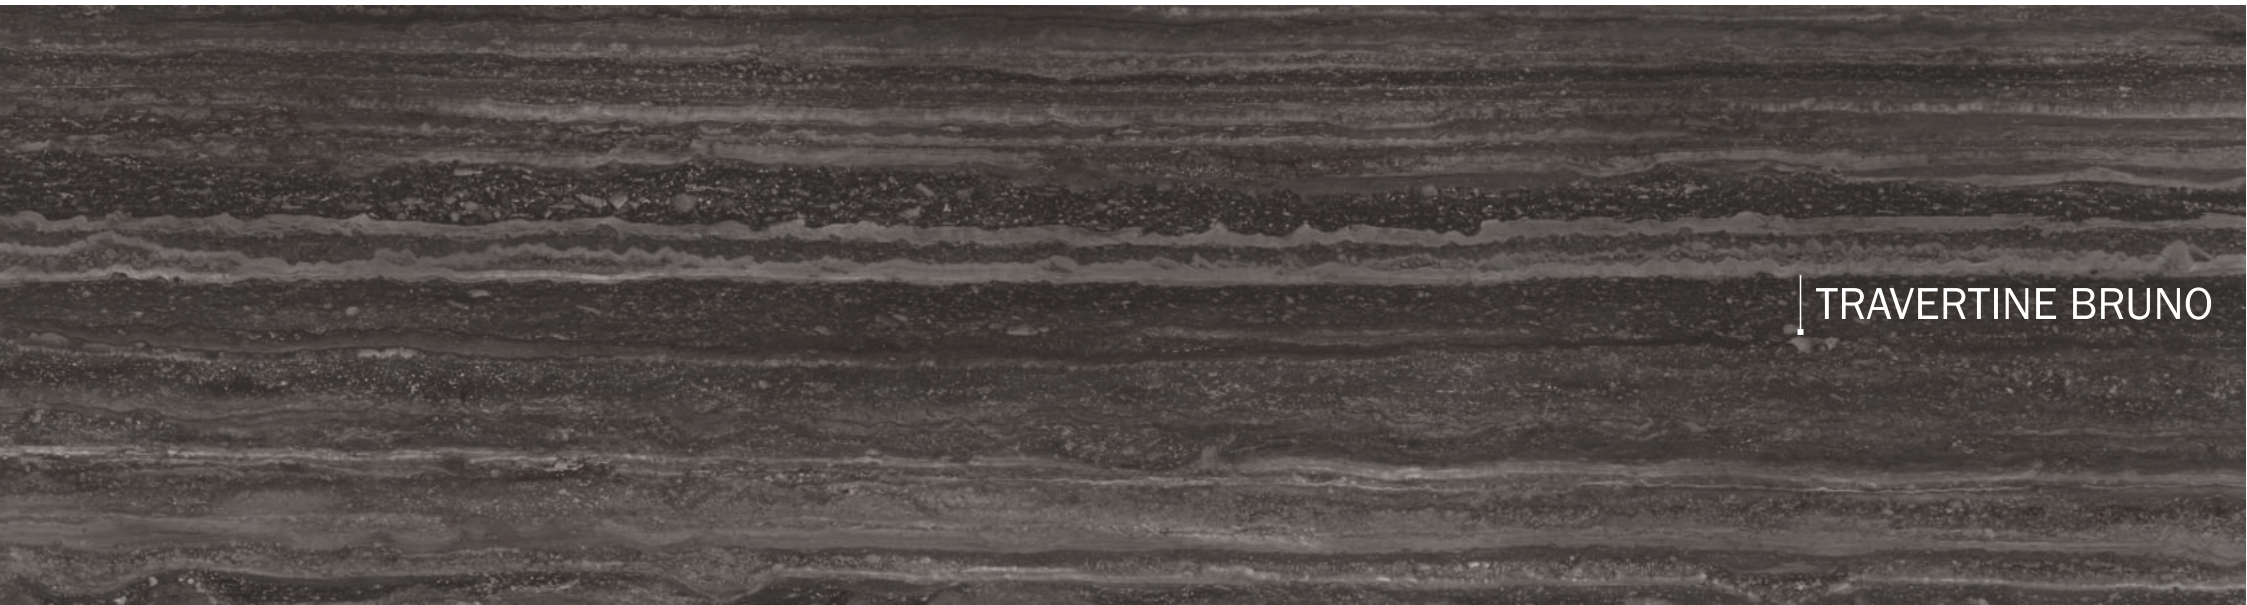

BODY COLOR
WHITE

FINISH
Crestamatte®
with shimmer

COVERAGE
25.51 Sqft

WEIGHT
86 Kgs

2
Random

TRAVERTINE BRUNO

NEOTERIC
TRAVERTINE BRUNO

Click/Scan