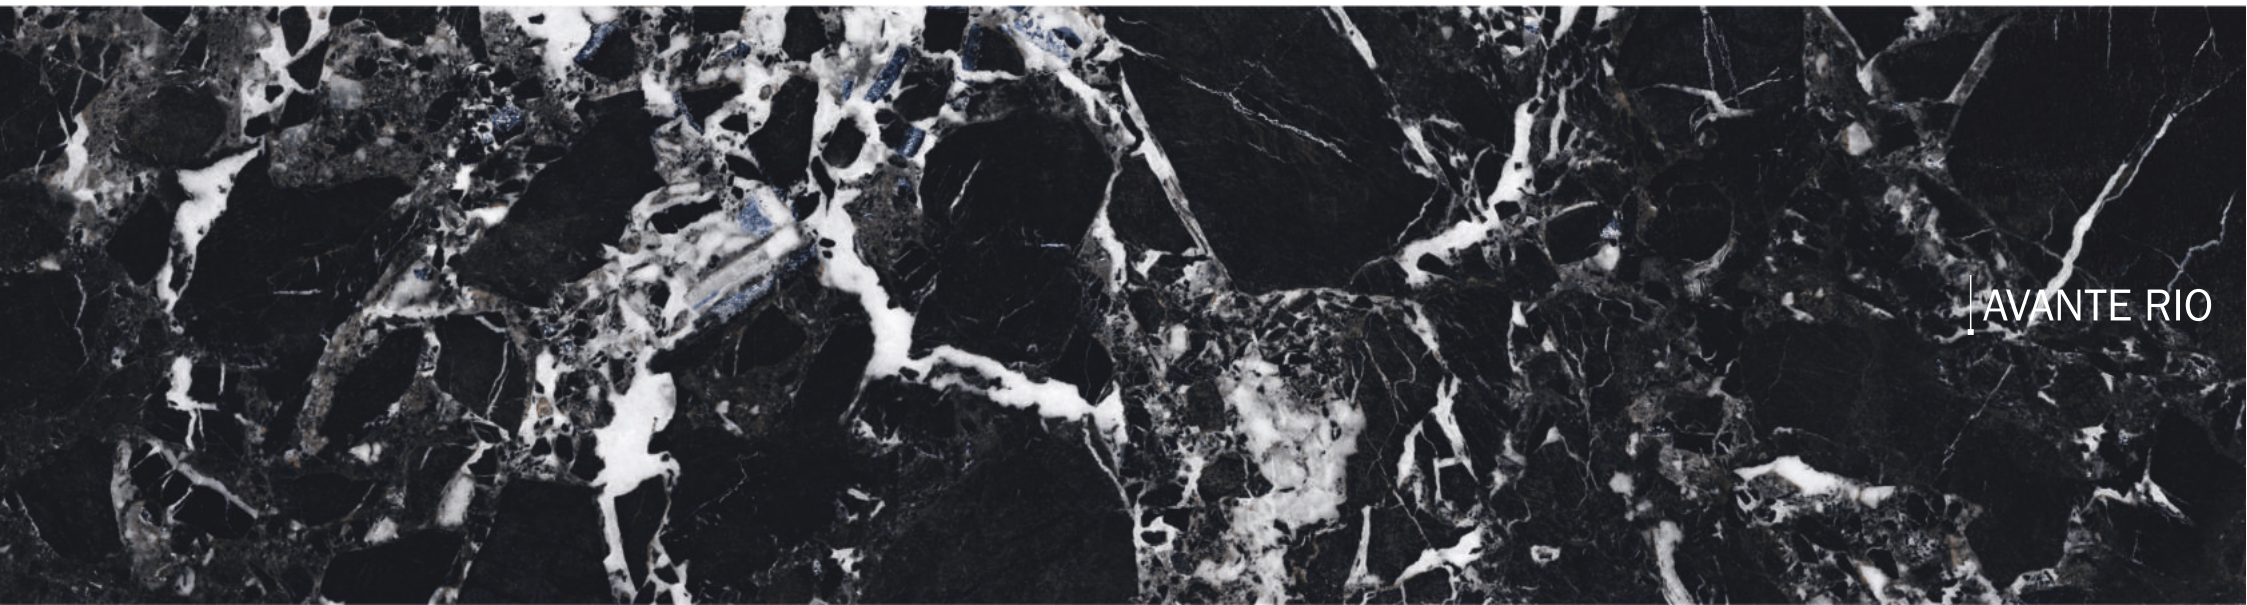

| AVANTE RIO