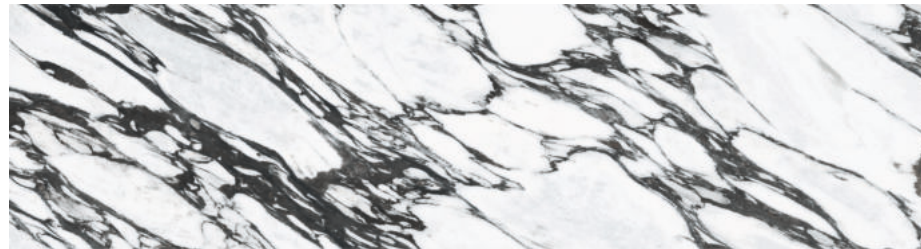

NEOTERIC
VIOLA ANTHRACITE

Click/Scan

SIZE
790X3000MM

THICKNESS
15MM

BODY COLOR
WHITE

FINISH
Crestamatte®

COVERAGE
25.51 Sqft

WEIGHT
86 Kgs