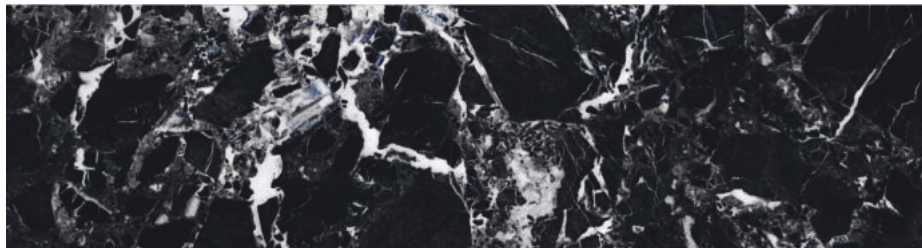

QUARRY BLACK

AVANTE RIO

Click/Scan

SIZE
790X3000MM

THICKNESS
15MM

BODY COLOR
BLACK

FINISH
ULTRA GLEAM

COVERAGE
25.51 Sqft

WEIGHT
86 Kgs

1
Random