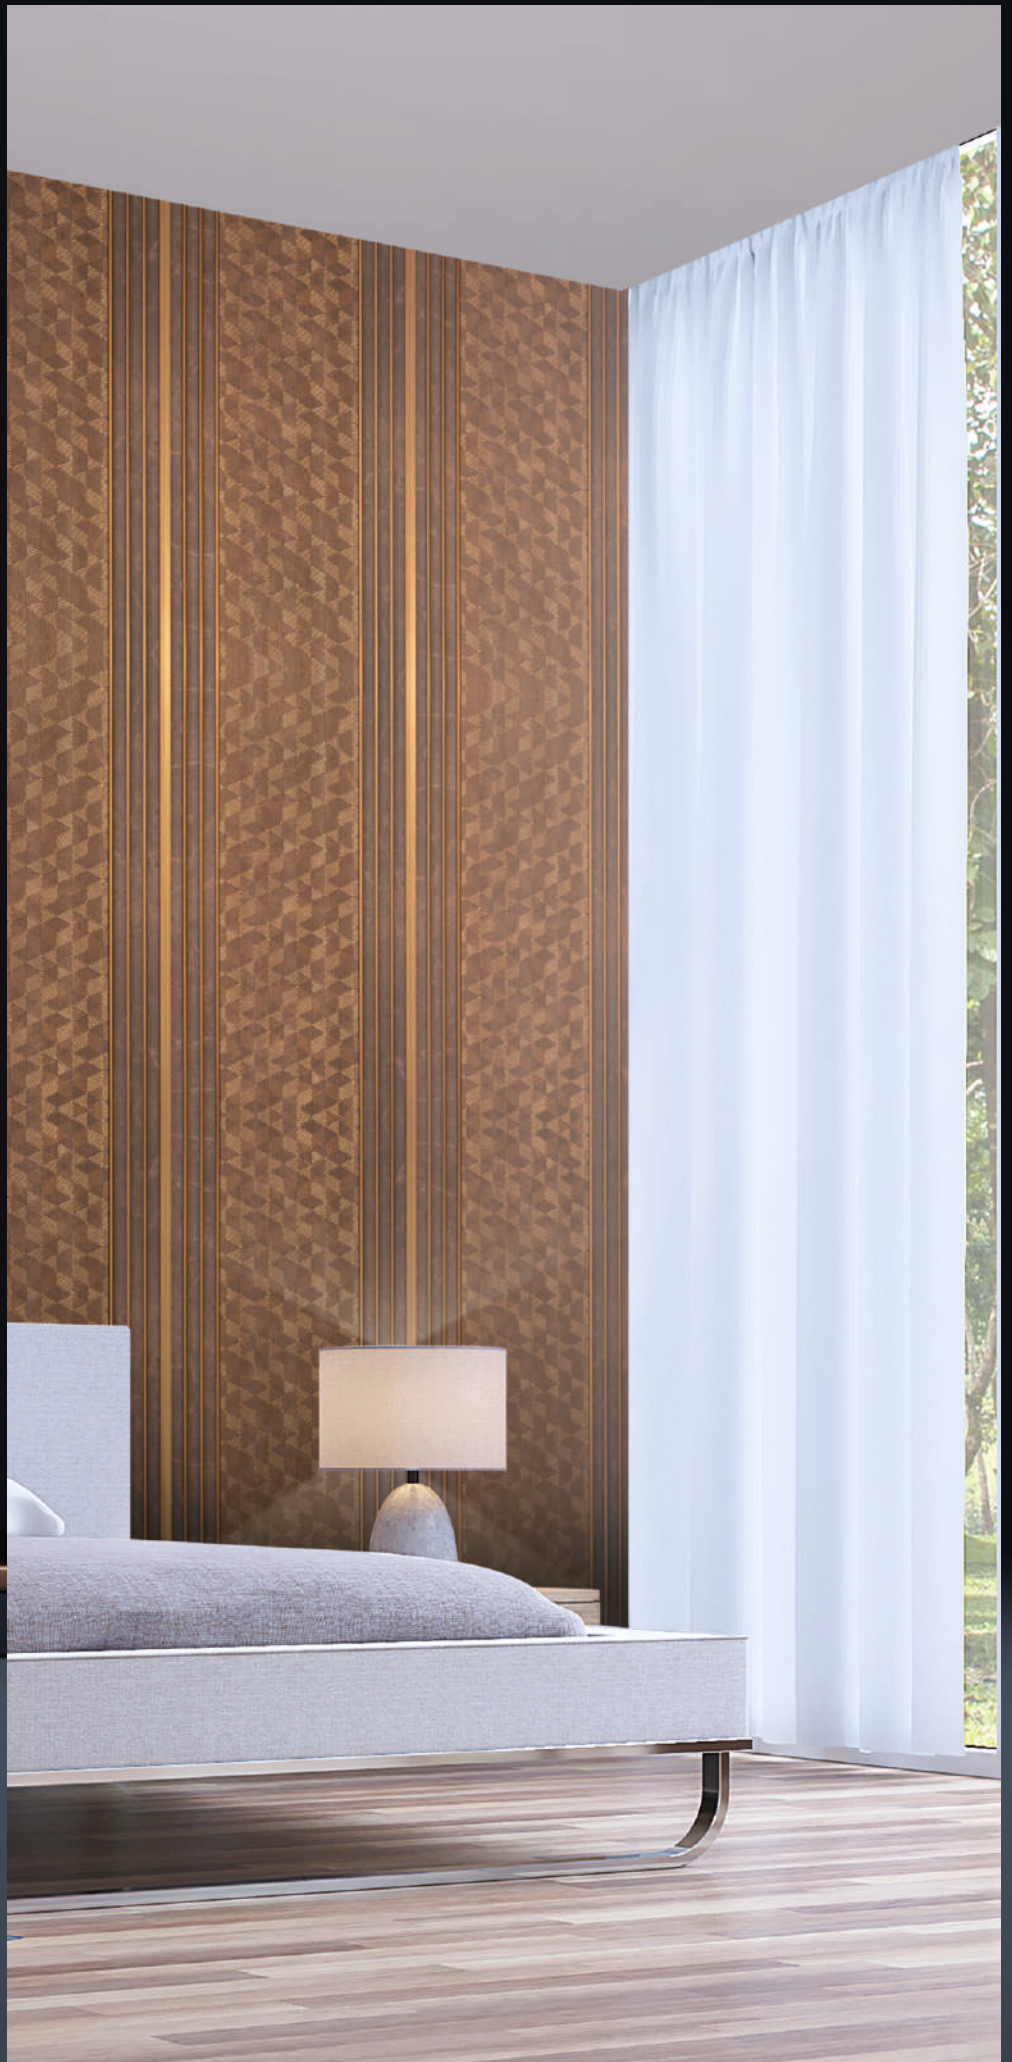

Reveals a
new personality...