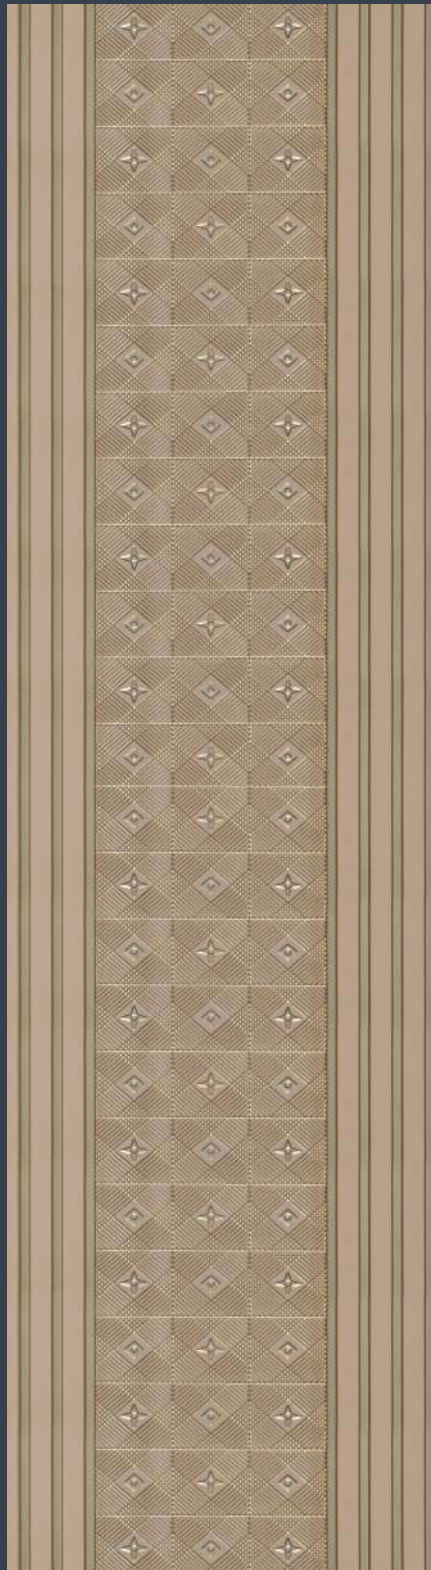

BENTEAK PANEL

CP - 29 / 1ft X 8ft • CP - 929 / 1ft X 9.5ft