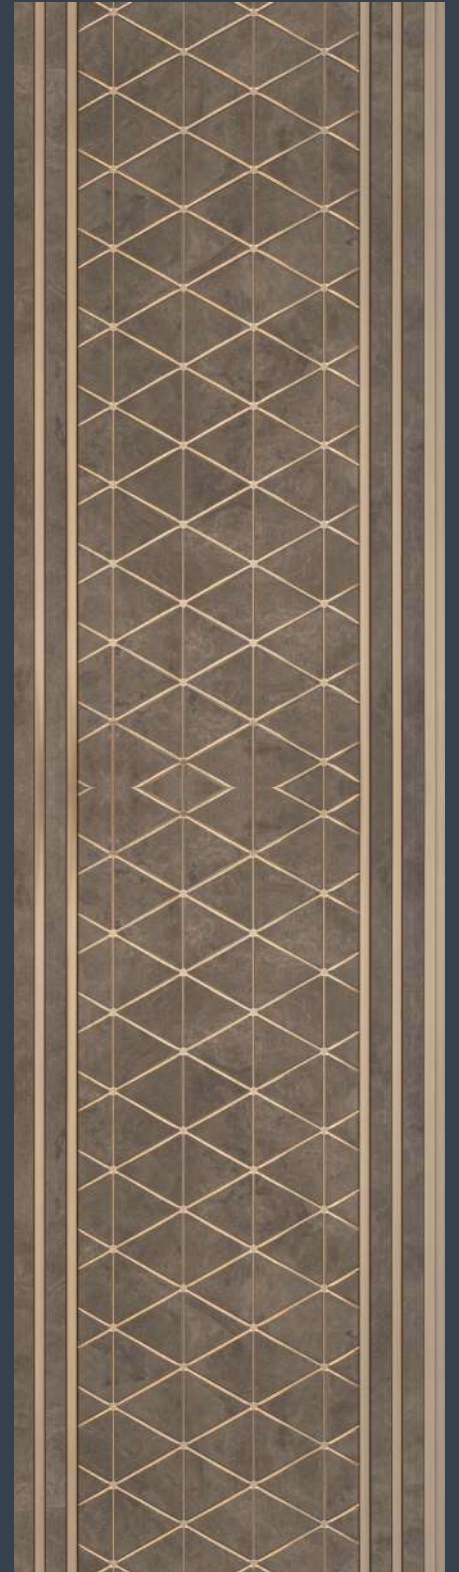

CP - 38 / 1ft X 8ft