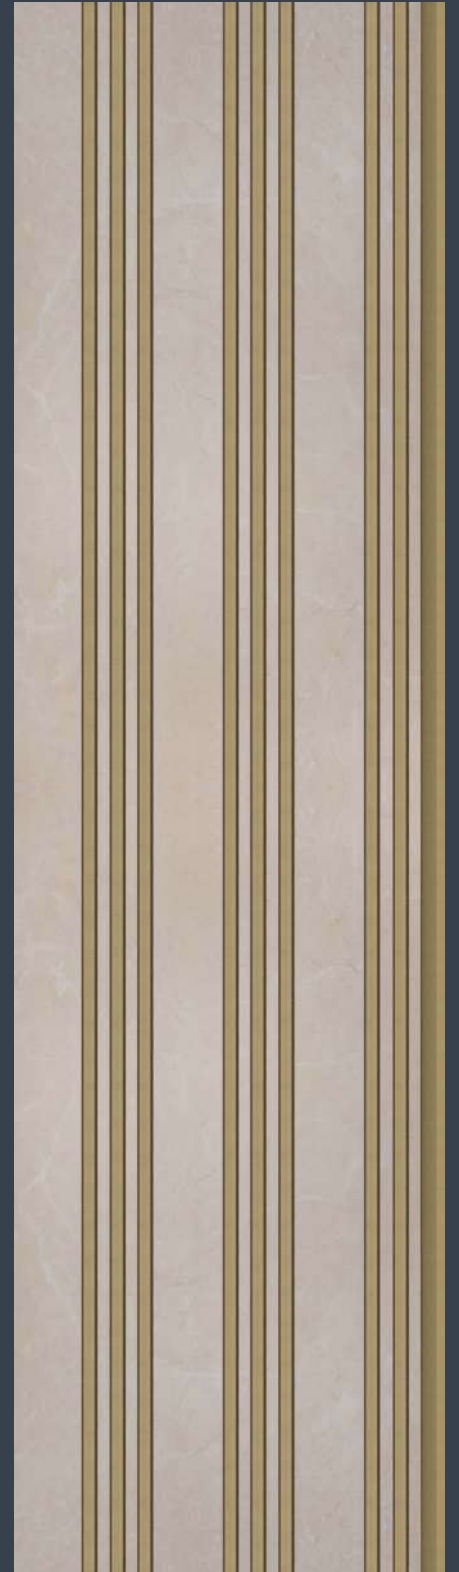

CP - 16 / 1ft X 8ft