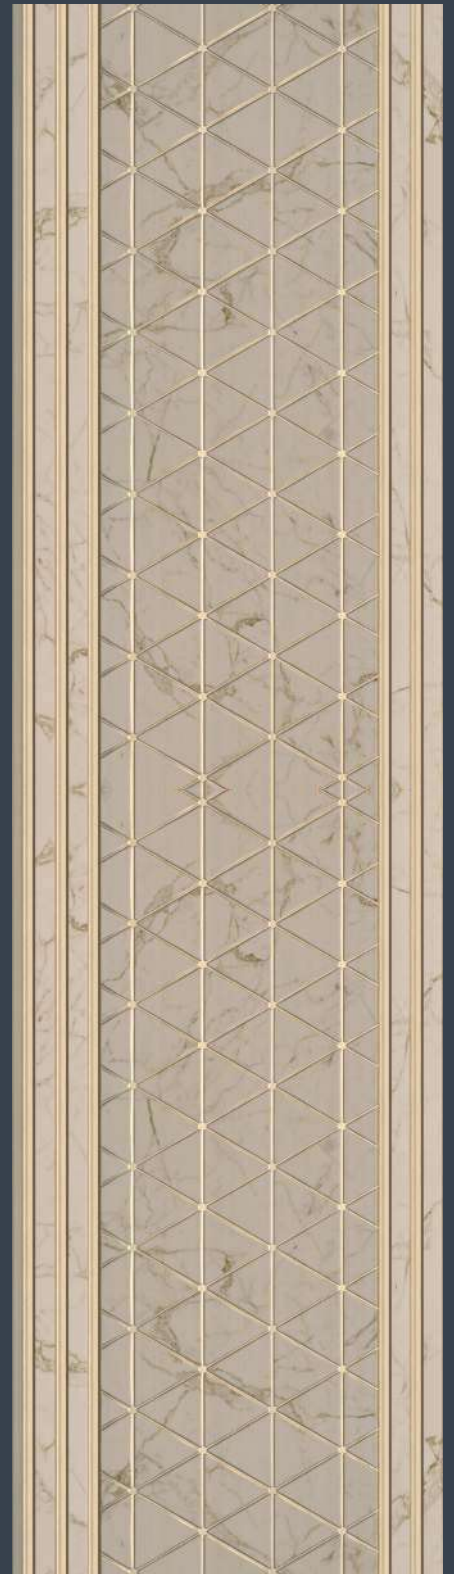

CP - 36 / 1ft X 8ft