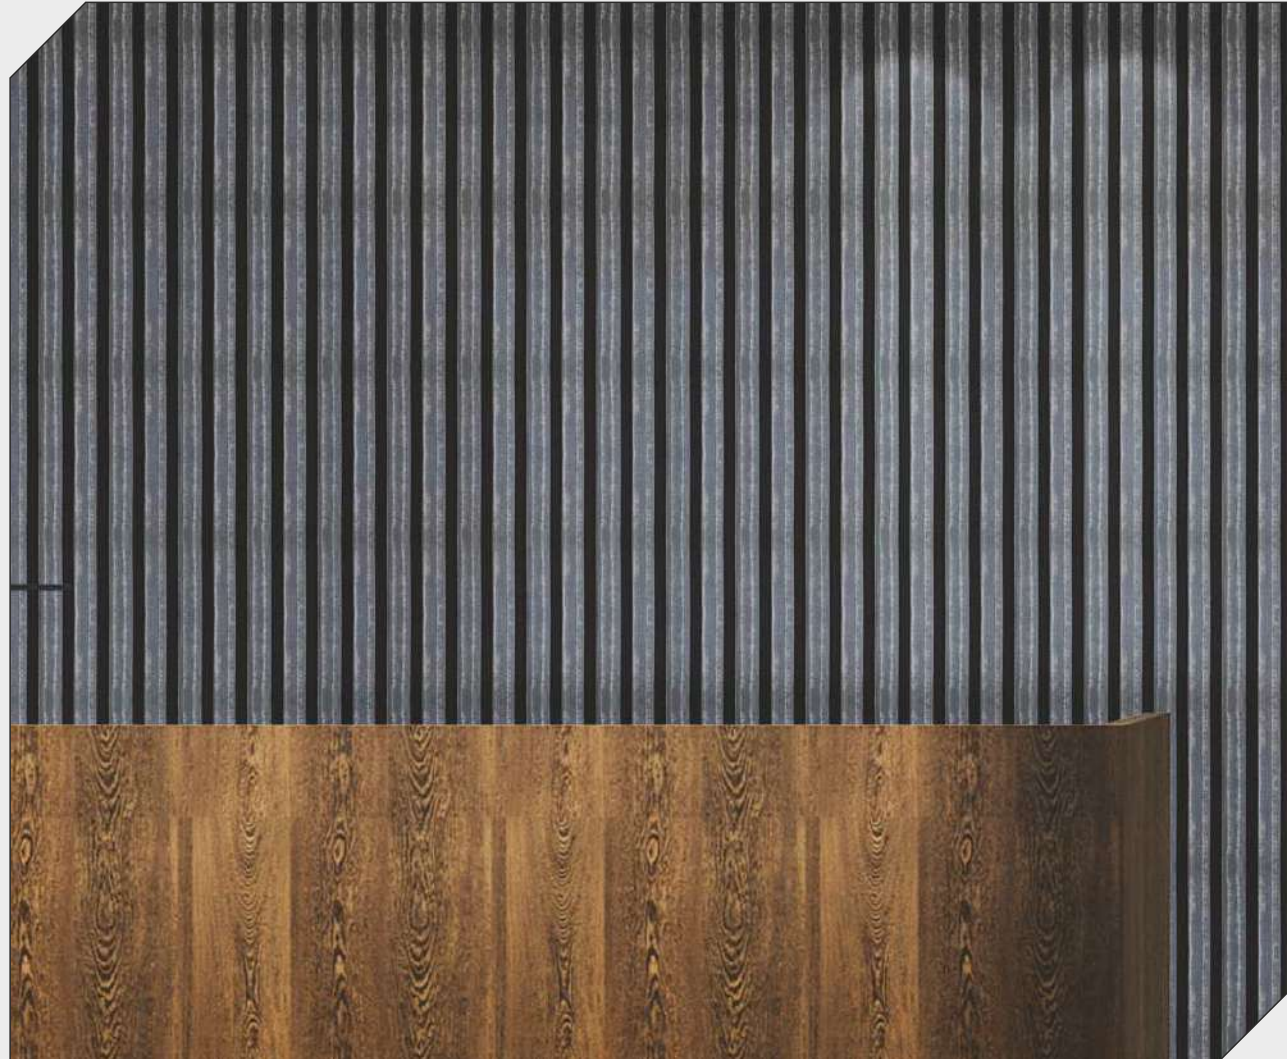

FP-4201 - 6 in. x 8 feet

FP-4203 - 6 in. x 8 feet

FP-4204 - 6 in. x 8 feet

FP-4205 - 6 in. x 8 feet

FP-4206 - 6 in. x 8 feet

There can be colour variation in material from different batches, It is advised to use same batch material to avoid colour variations.
Actual colour of the Louvers may vary from this brochure.