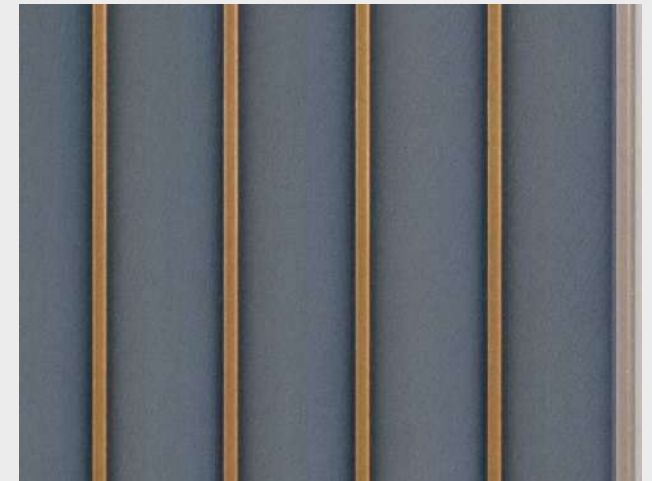

FP-3010 - 5 in. x 8 feet

FP-3001 - 5 in. x 8 feet

FP-3003 - 5 in. x 8 feet

FP-3011 - 5 in. x 8 feet

FP-3005 - 5 in. x 8 feet

FP-3012 - 5 in. x 8 feet

There can be colour variation in material from different batches, It is advised to use same batch material to avoid colour variations.
Actual colour of the Louvers may vary from this brochure.

FP-4201 - 6 in. x 8 feet

FP-4203 - 6 in. x 8 feet

FP-4204 - 6 in. x 8 feet

FP-4205 - 6 in. x 8 feet

FP-4206 - 6 in. x 8 feet

There can be colour variation in material from different batches, It is advised to use same batch material to avoid colour variations.
Actual colour of the Louvers may vary from this brochure.