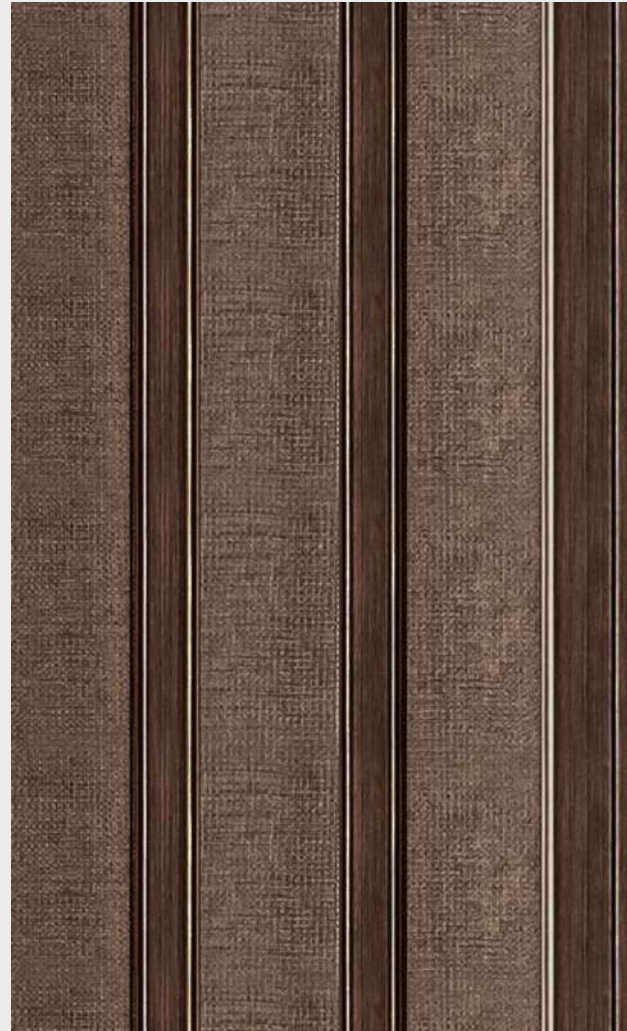

FP-3118 - 5 in. x 8 feet

FP-3120 - 5 in. x 8 feet

FP-3122 - 5 in. x 8 feet

FP-3109 - 5 in. x 8 feet

FP-3107- 5 in. x 8 feet

There can be colour variation in material from different batches, It is advised to use same batch material to avoid colour variations.
Actual colour of the Louvers may vary from this brochure.

There can be colour variation in material from different batches, It is advised to use same batch material to avoid colour variations.
Actual colour of the Louvers may vary from this brochure.

FP-3111 - 5 in. x 8 feet