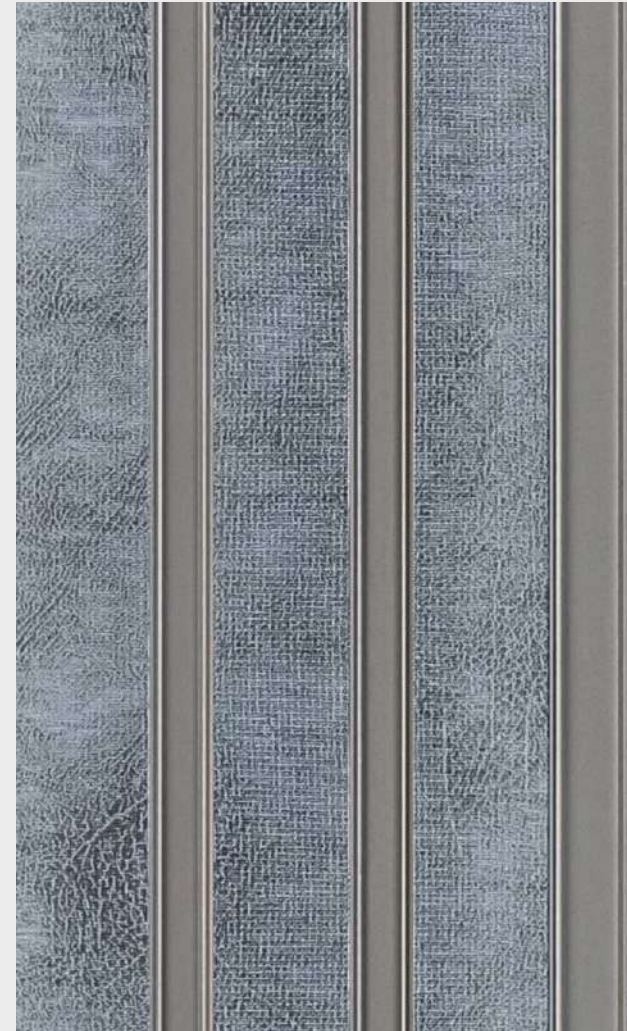

FP-3116 - 5 in. x 8 feet