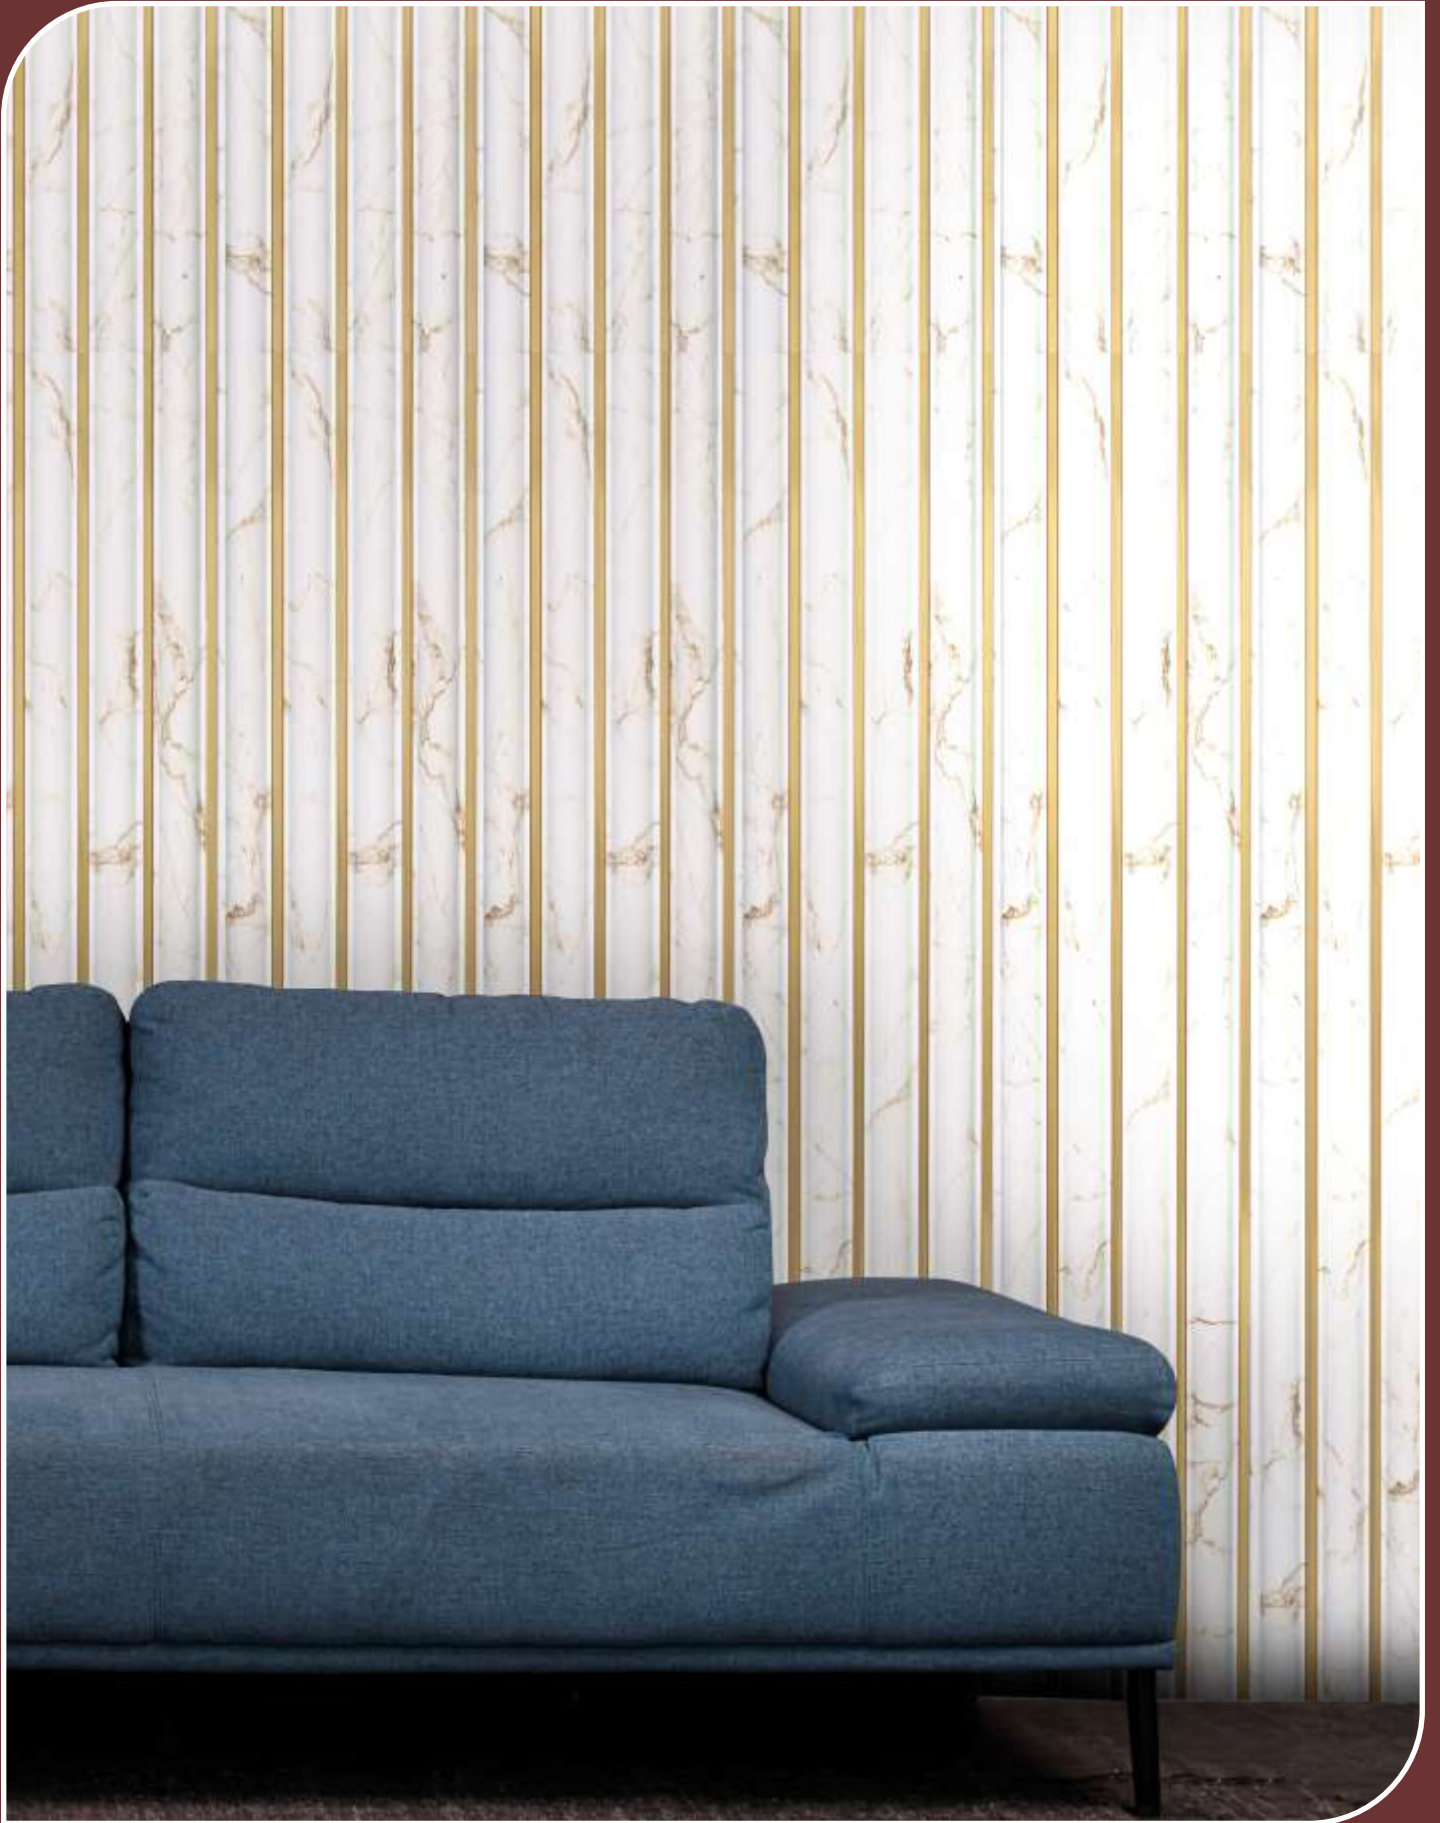

AESTHETIC
LOOK

LONG
LASTING

NO
FORMALDEHYDE

TERMITE
RESISTANT

WATER
RESISTANT

FIRE
RETARDANT