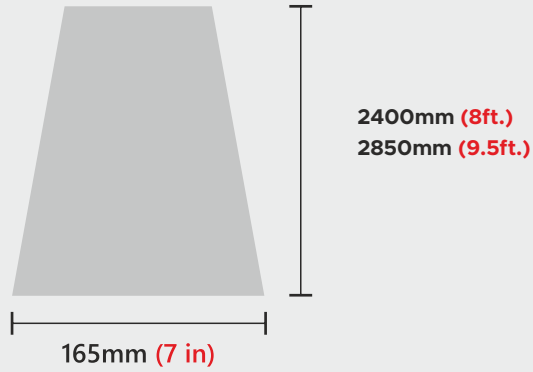

INDEX OF ALL 7 IN WIDTH JADE LOUVERS