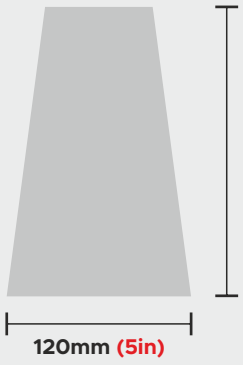

INDEX OF ALL 5 IN WIDTH JADE LOUVERS

FP 3002 26	FP 3004 26	FP 3006 26	FP 3123 27
FP 3124 27	FP 3008 29	FP 3009 29	FP 3101 31
FP 3102 31	FP 3103 31	FP 3104 31	FP 3105 33
FP 3106 33	FP 3112 34	FP 3113 34	FP 3119 35
FP 3121 35	CNJ 9862 19 CNJ 99862	CNJ 9863 19	CNJ 9864 19 CNJ 99864
CNJ 9866 20	CNJ 9936 20 CNJ 99936	CNJ 9937 21	CNJ 9931 23 CNJ 99931
CNJ 9932 23	CNJ 9933 23	CNJ 9934 23 CNJ 99934	CNJ 9935 24