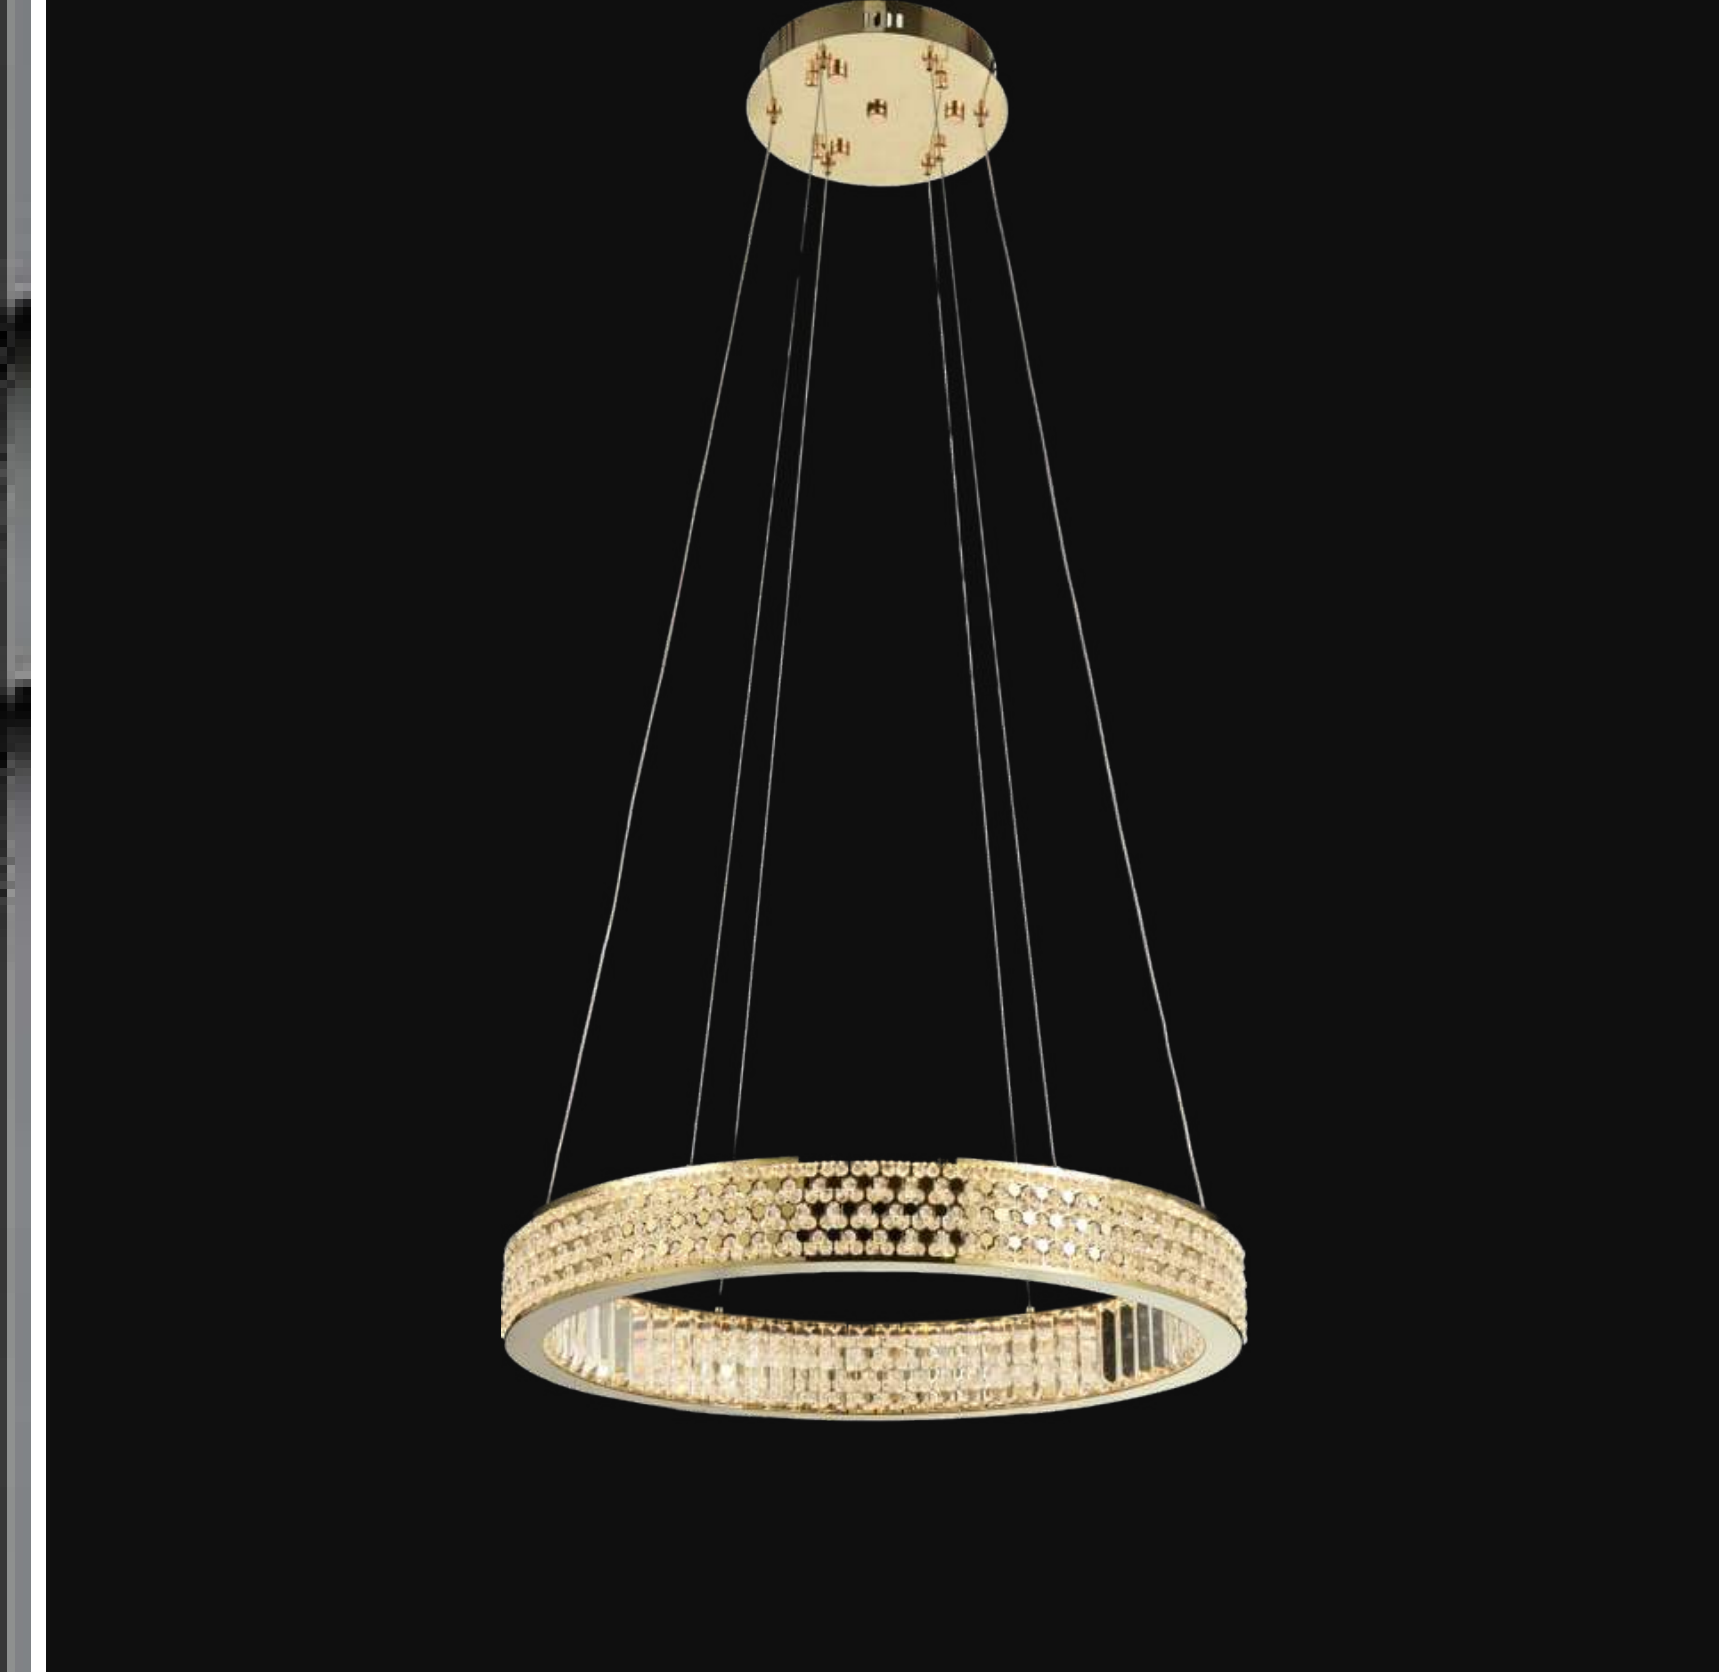

HOLDER TYPE : LED
SIZE : D600
CODE : D8805/600
MATERIAL :METAL
FINISH : FG + CRYSTAL
PRICE: 15750/-