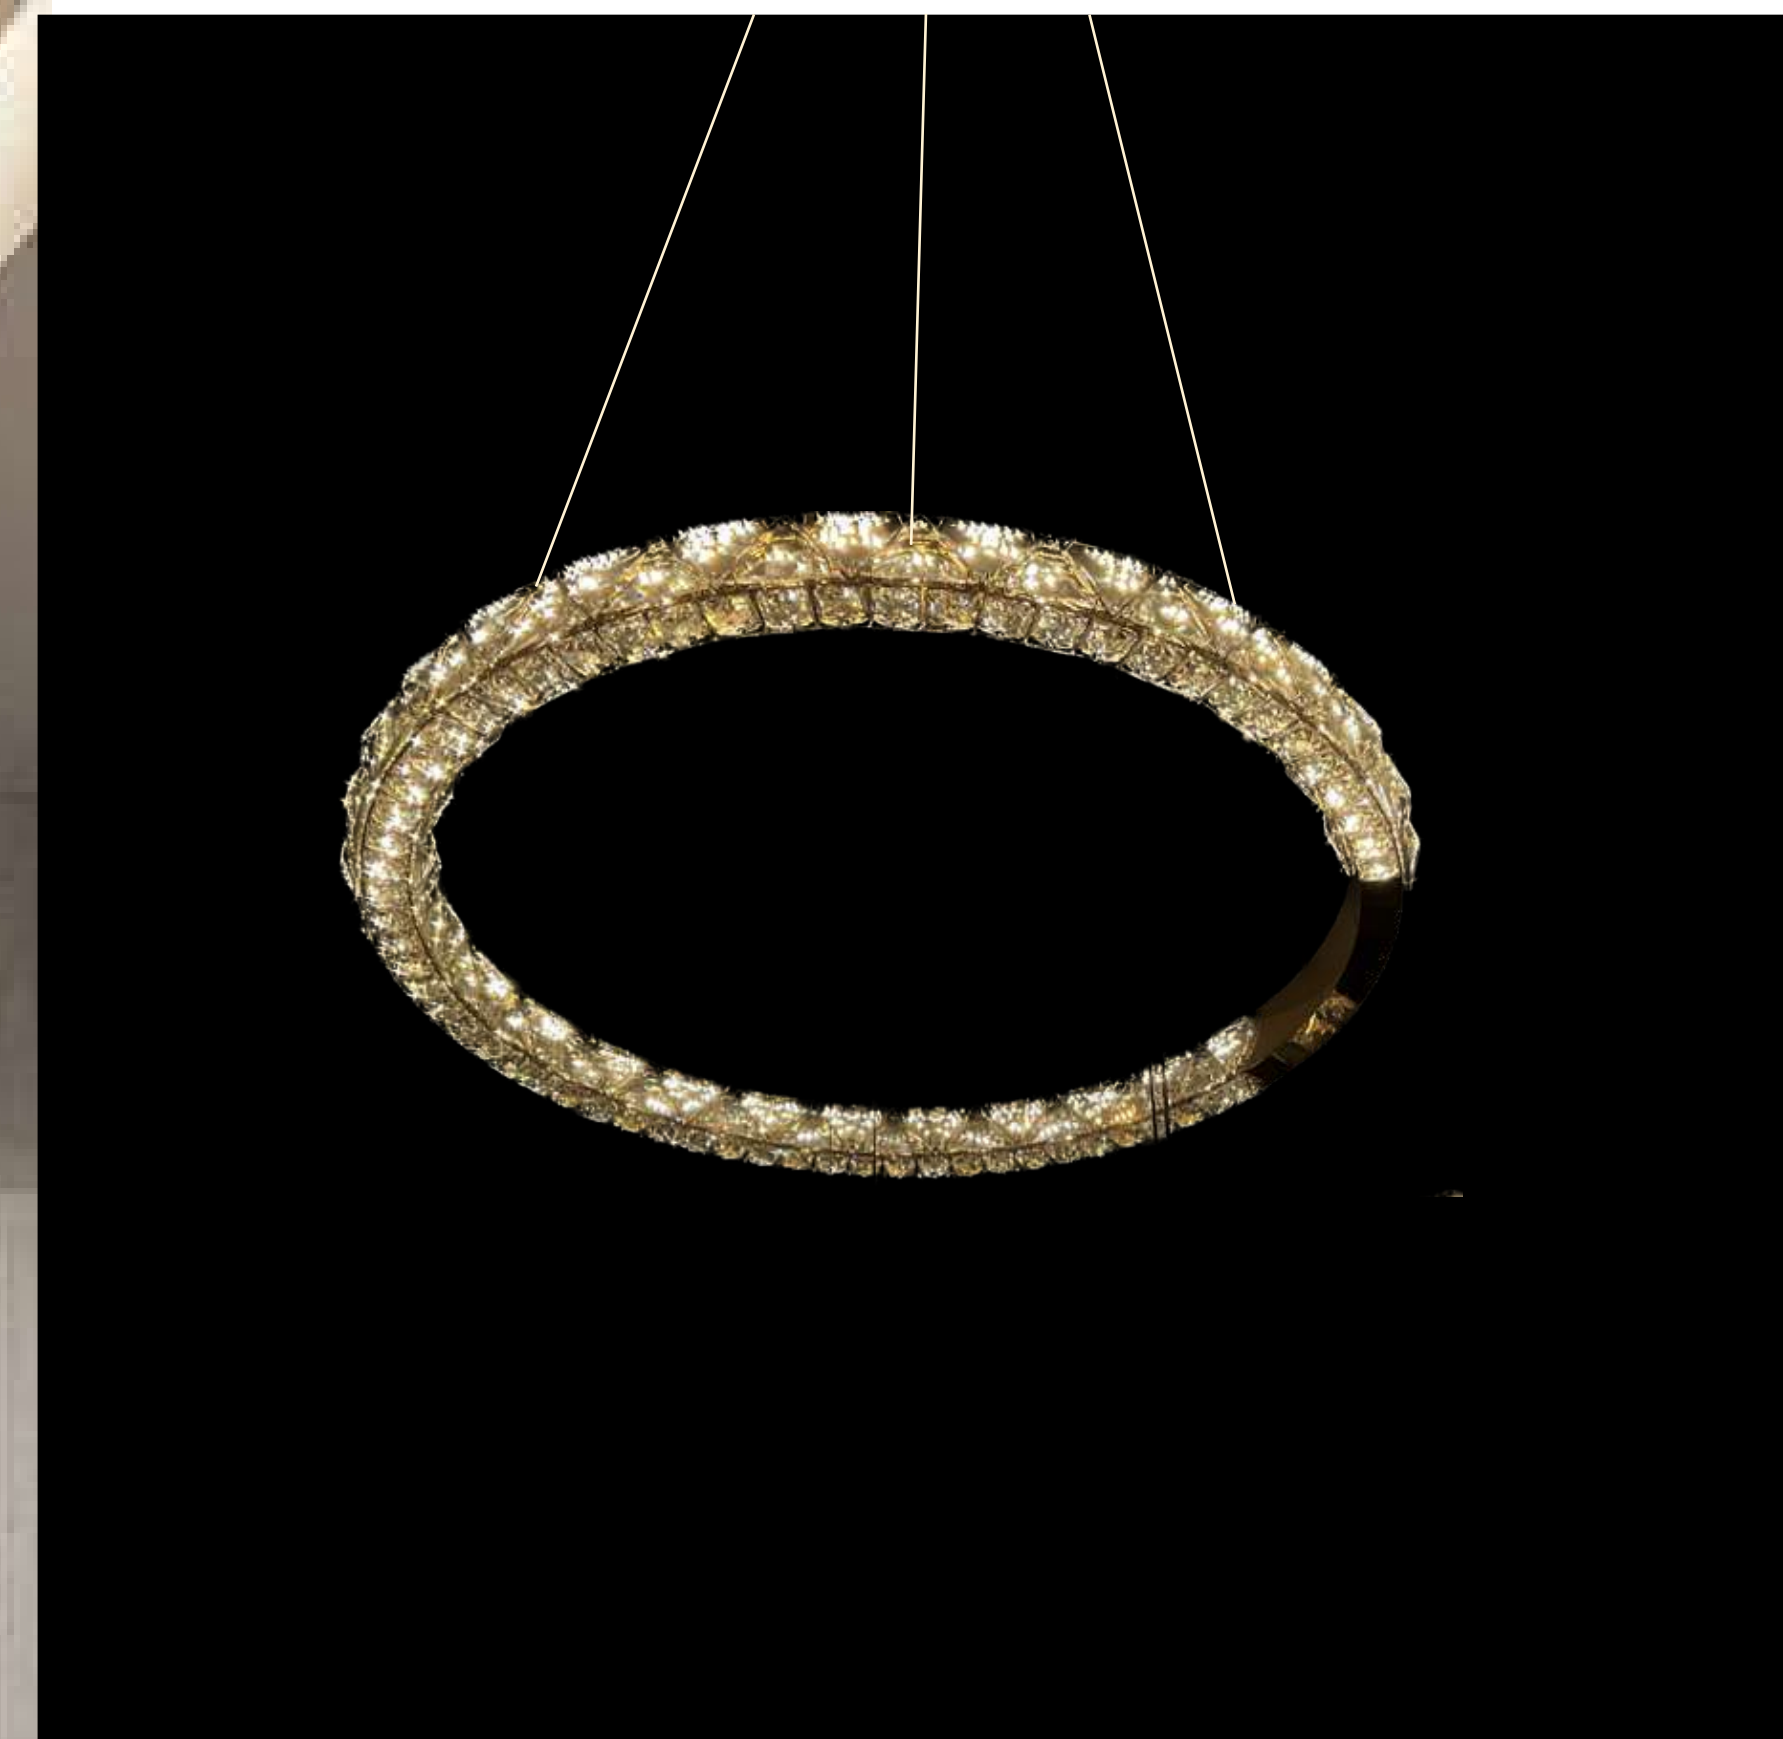

HOLDER TYPE : LED (3 in 1)
SIZE : D600
CODE :C005 /600
MATERIAL :METAL
FINISH : RGD+CRYSTAL
PRICE: 26000/-