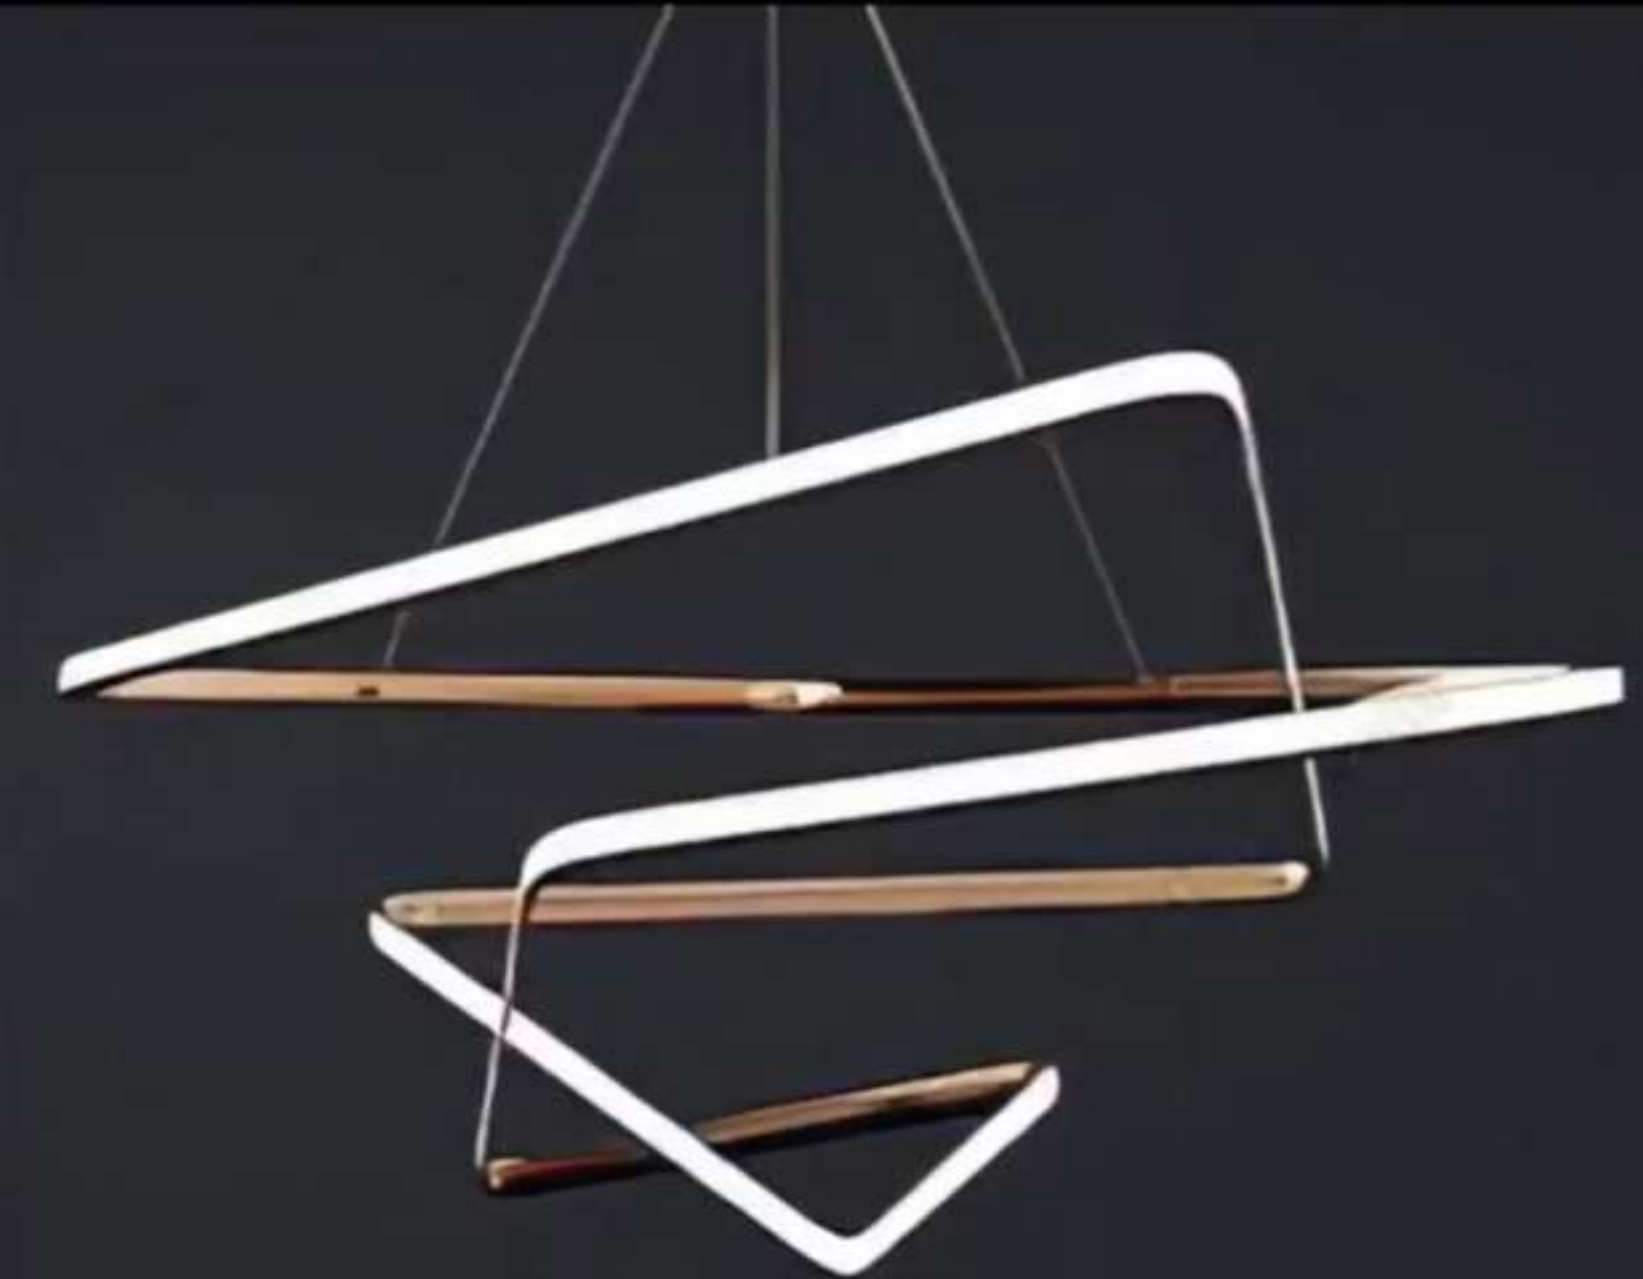

HOLDER TYPE : LED
SIZE : D650
CODE : T2300/1
MATERIAL :METAL
FINISH : ROSEGOLD
PRICE: 13000/-