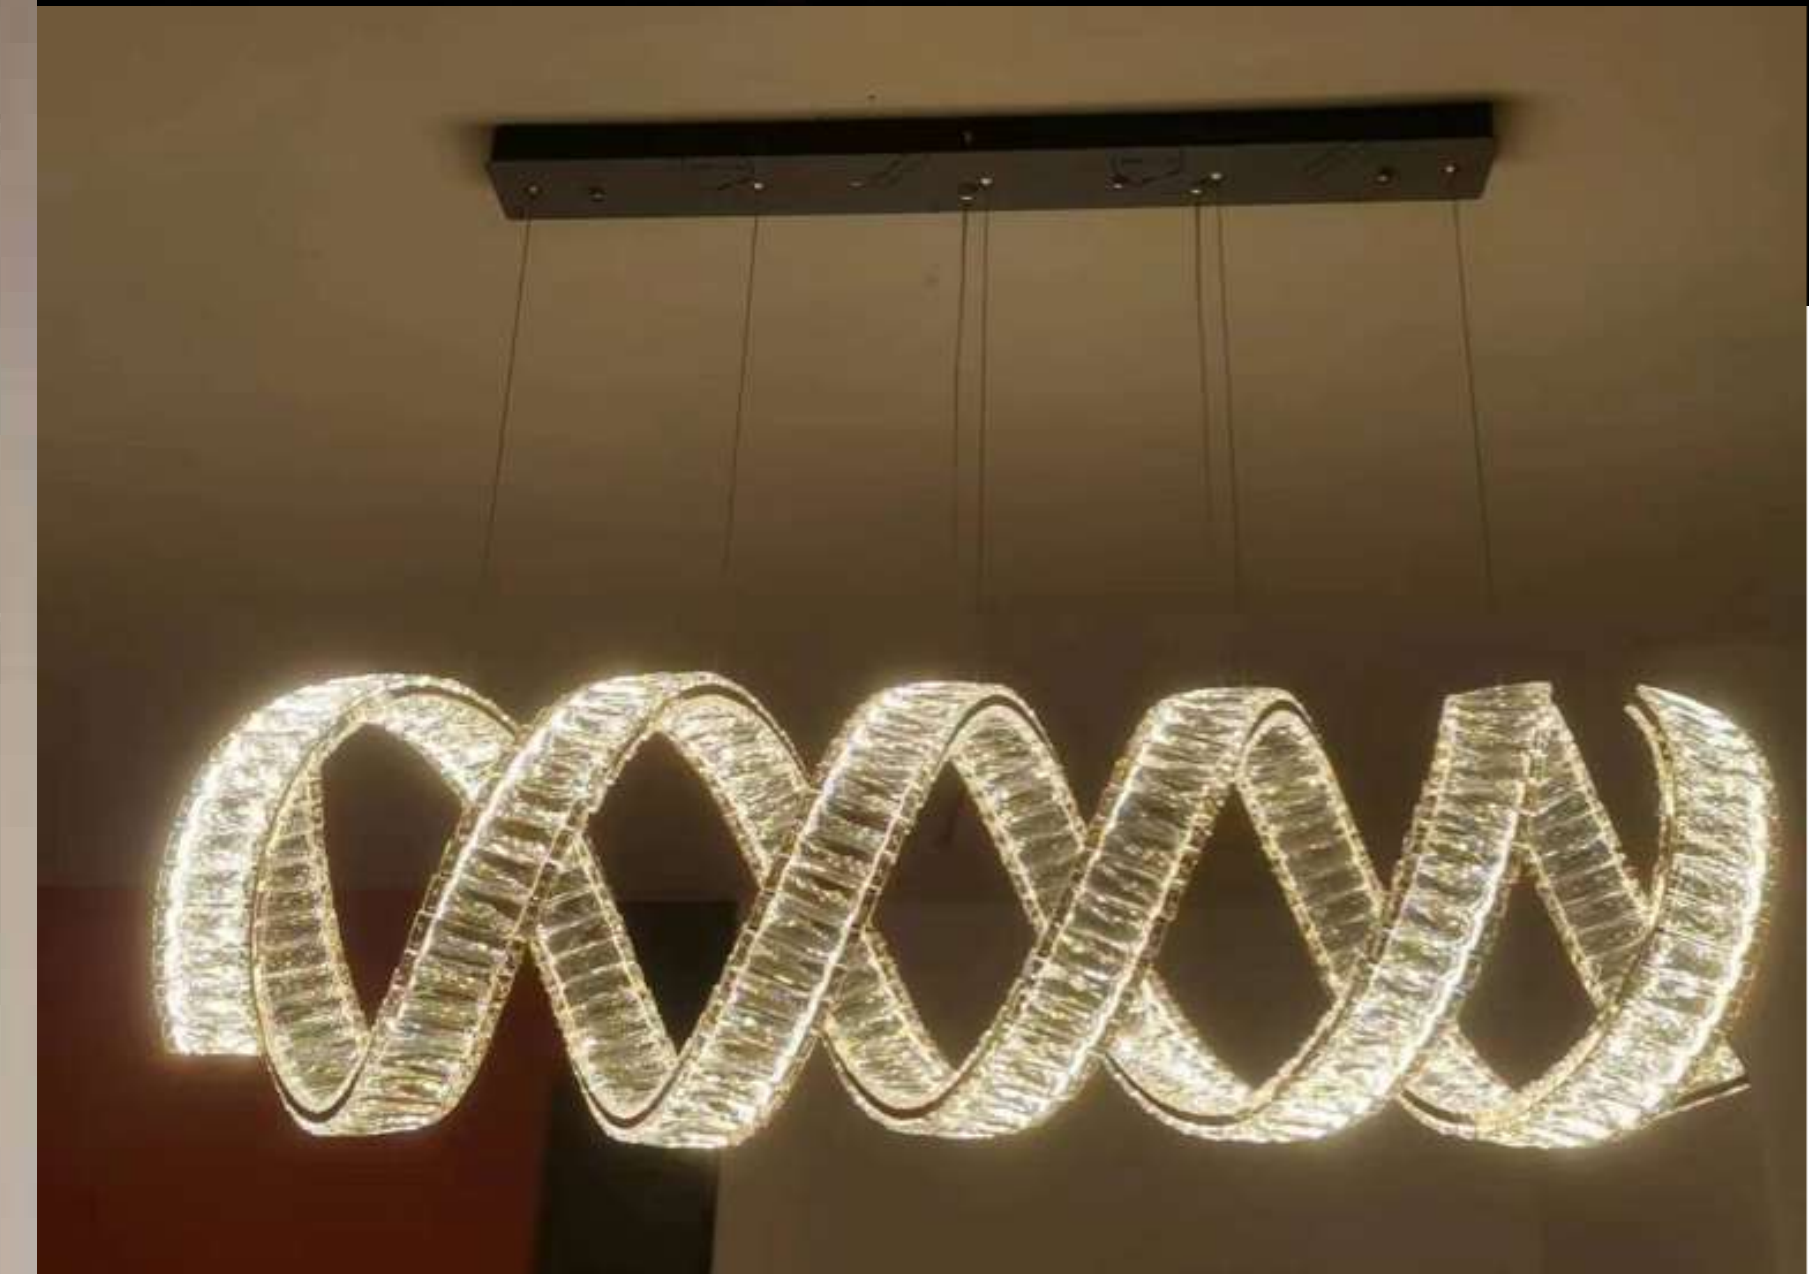

HOLDER TYPE : LED
SIZE : L1200 H350(1200)
CODE : 533/1200
MATERIAL :METAL+ CRYSTAL
FINISH : GOLD
PRICE: 59500/-