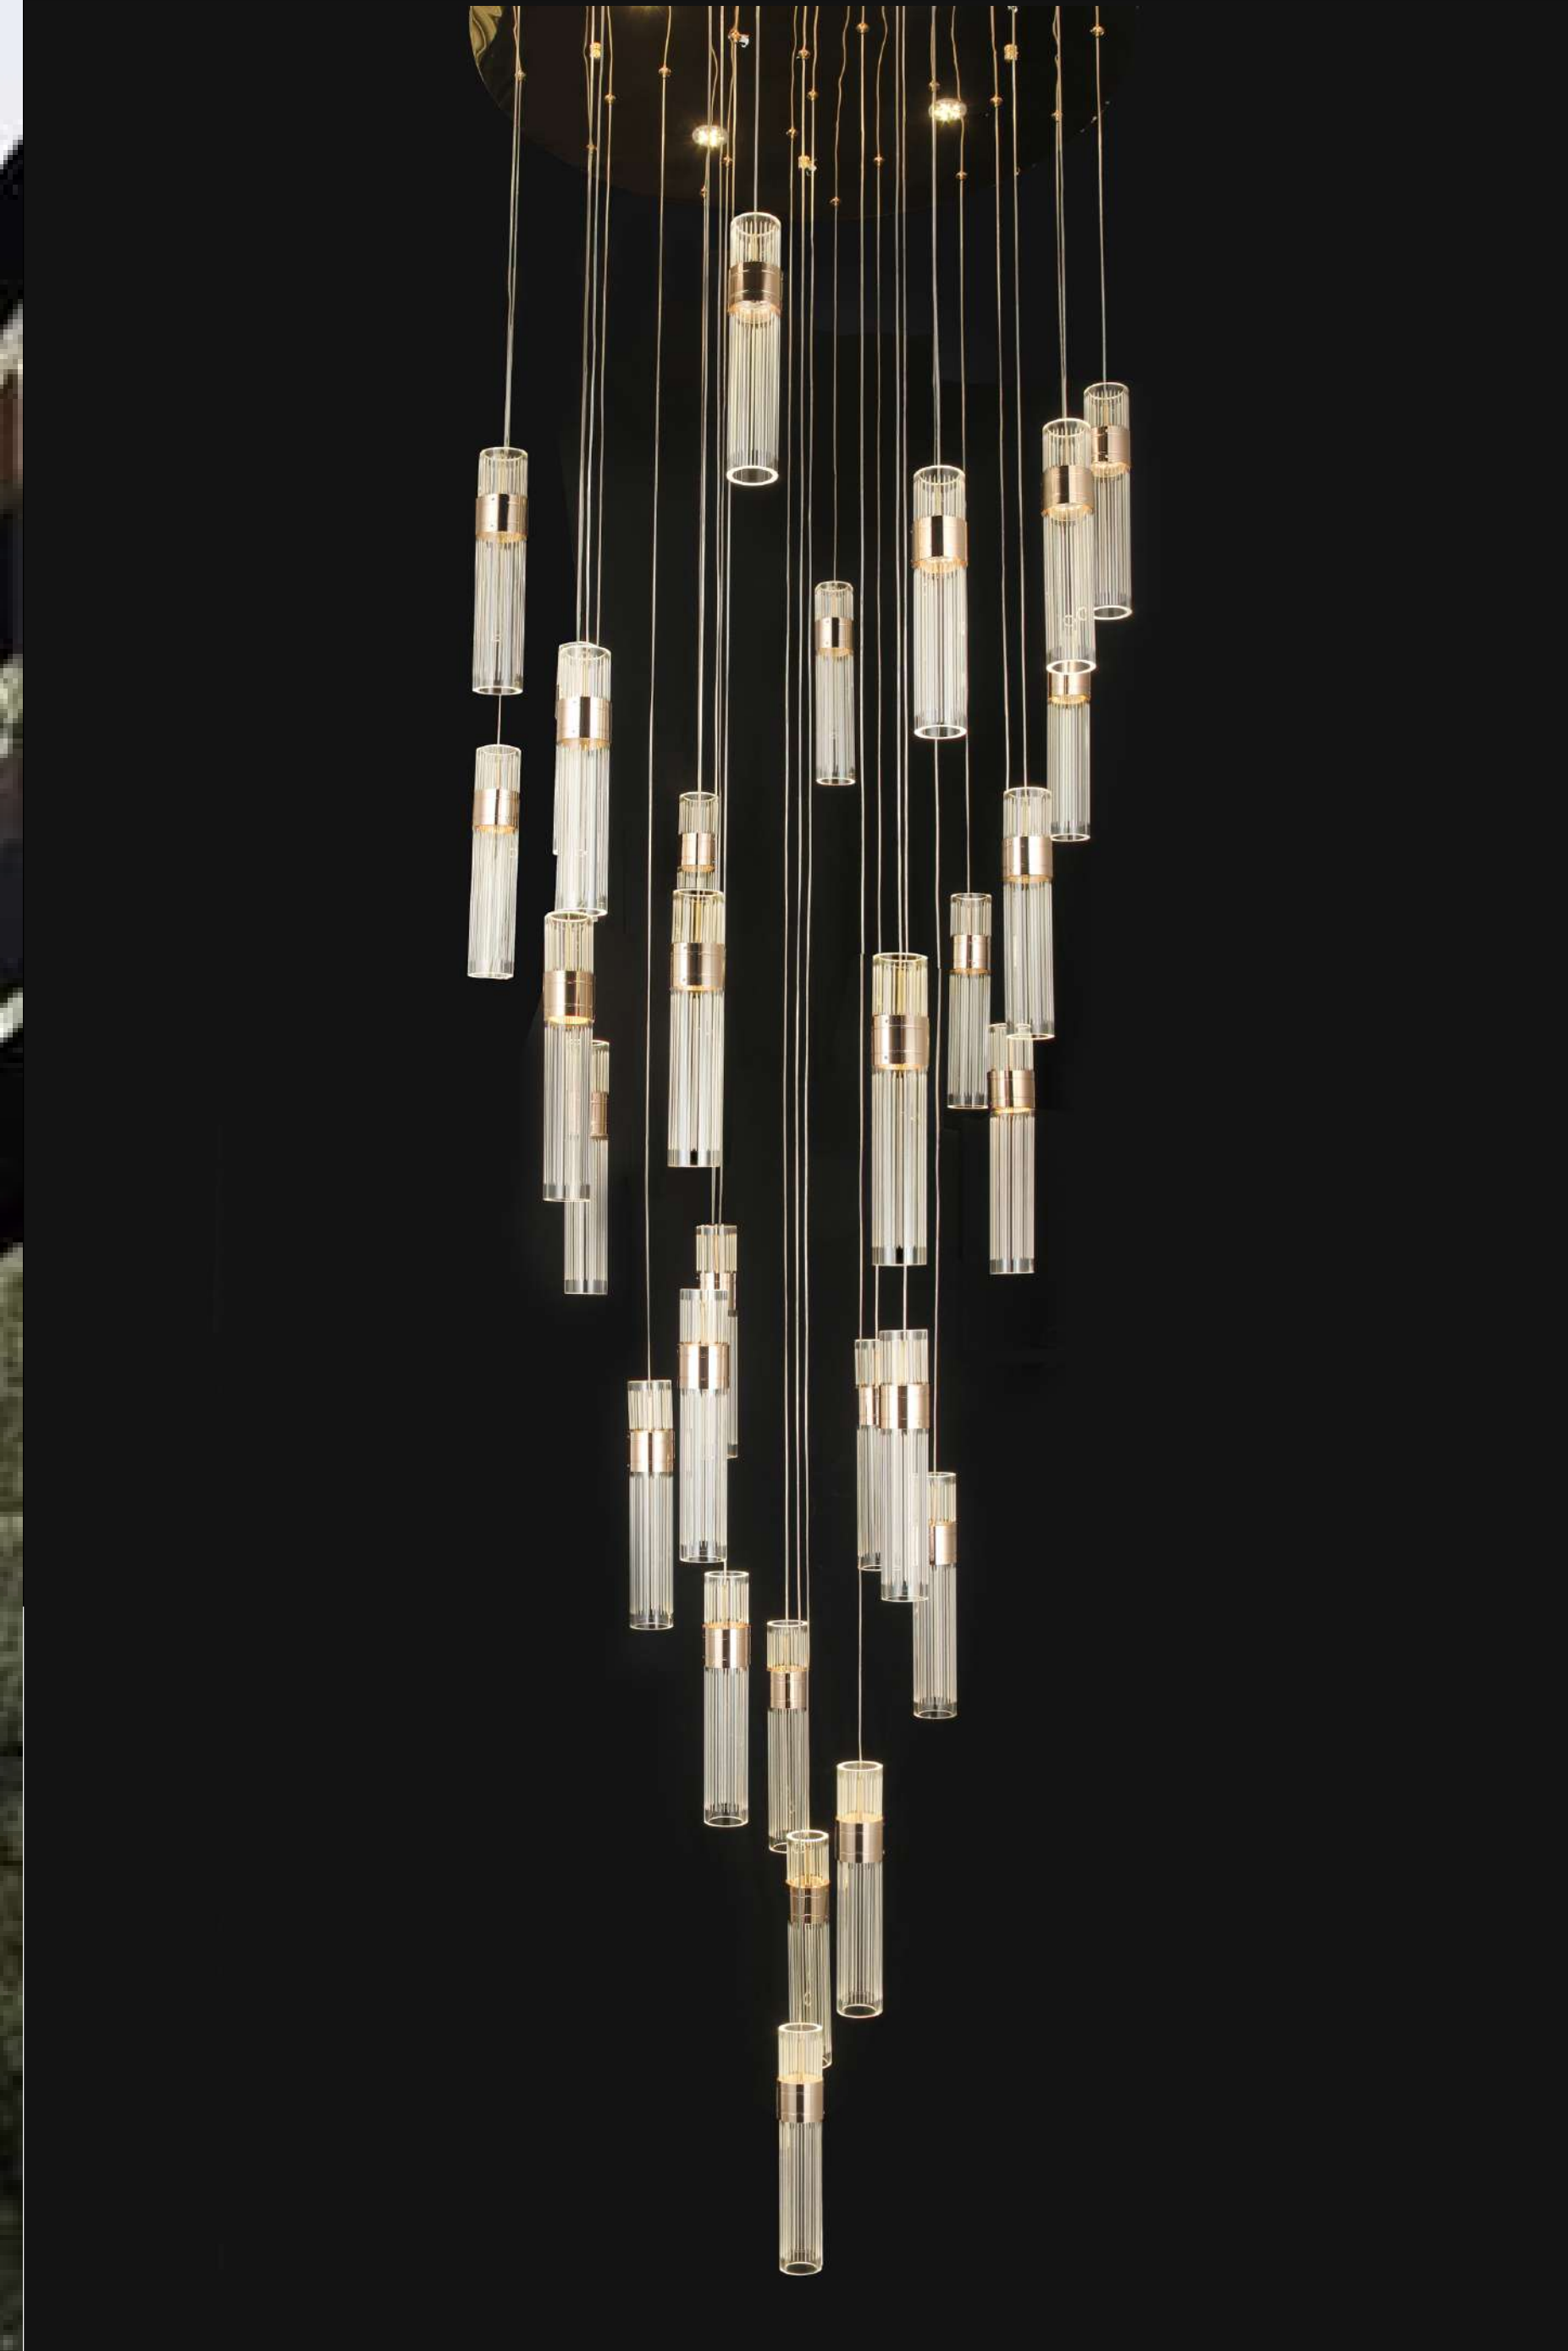

HOLDER TYPE : LED CCT
SIZE : D800 H4000
CODE : 8135/25
MATERIAL :METAL+ ACRALYC
FINISH : FRENCH GOLD
PRICE: 72700/-

25 LIGHTS HANGING