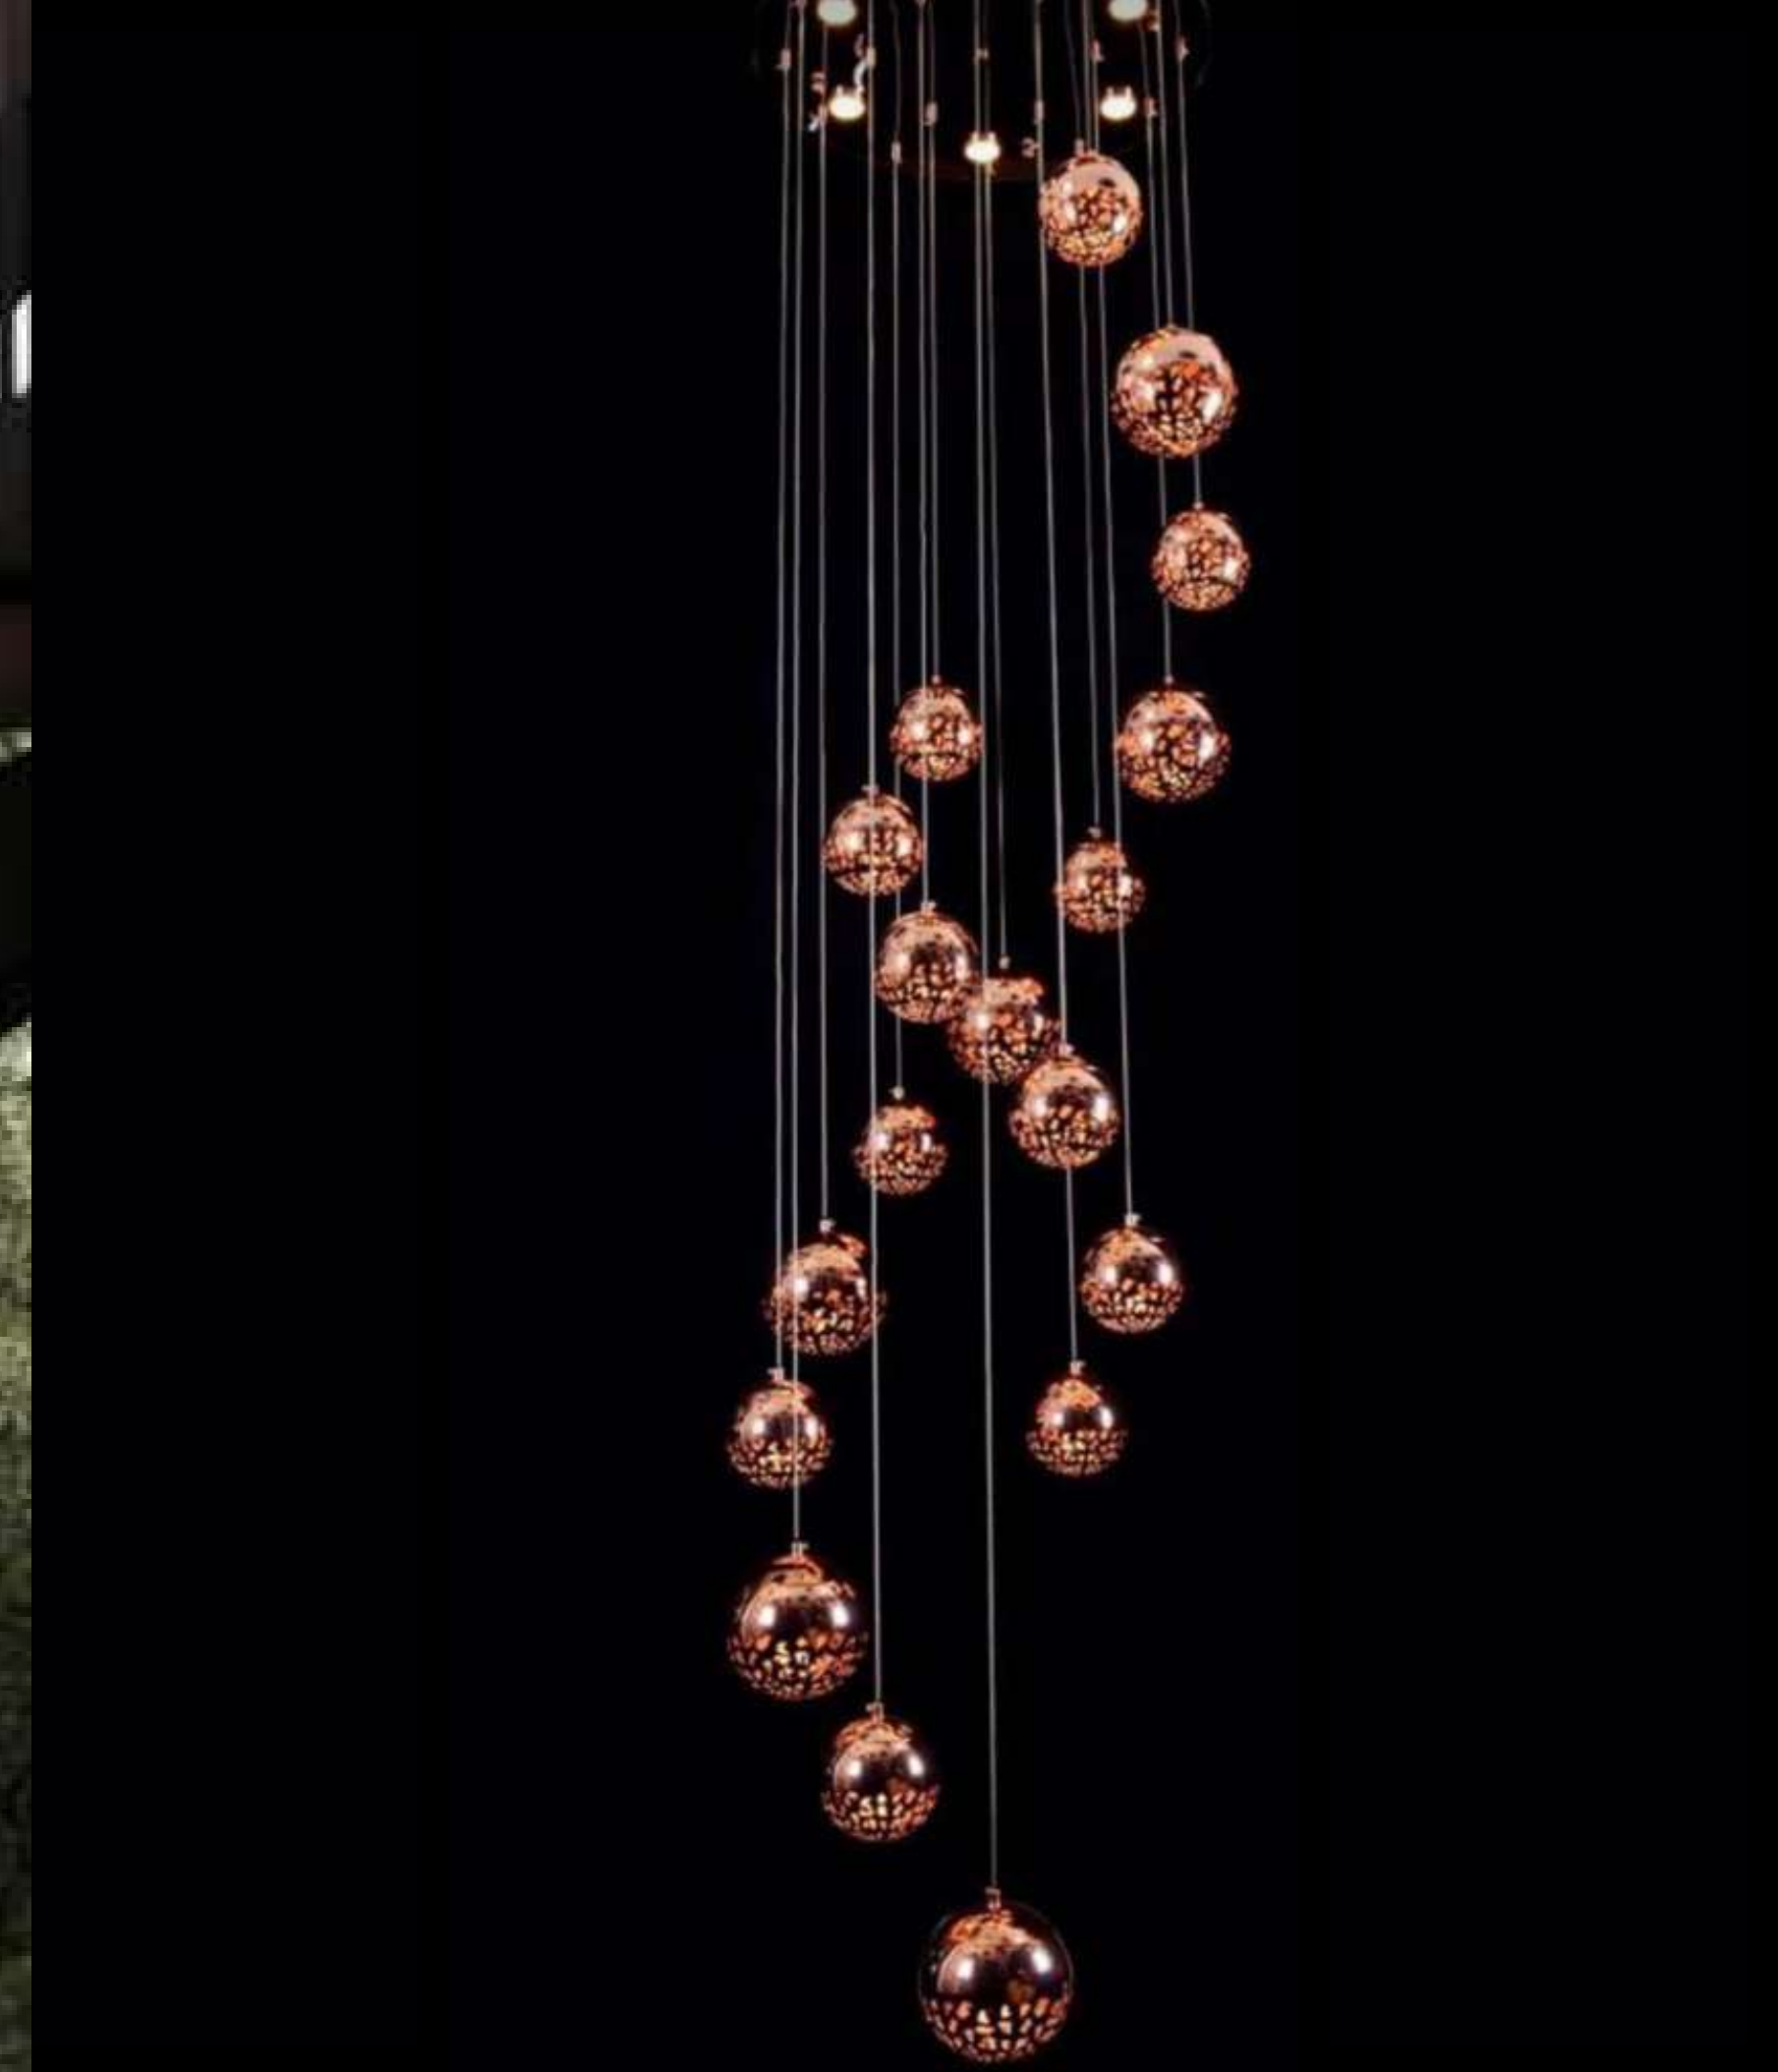

HOLDER TYPE : LED
SIZE : D600 H3000
CODE : 2019/18
MATERIAL :METAL
FINISH : ROSEGOLD
PRICE: 29500/-

18 LIGHT HANGING