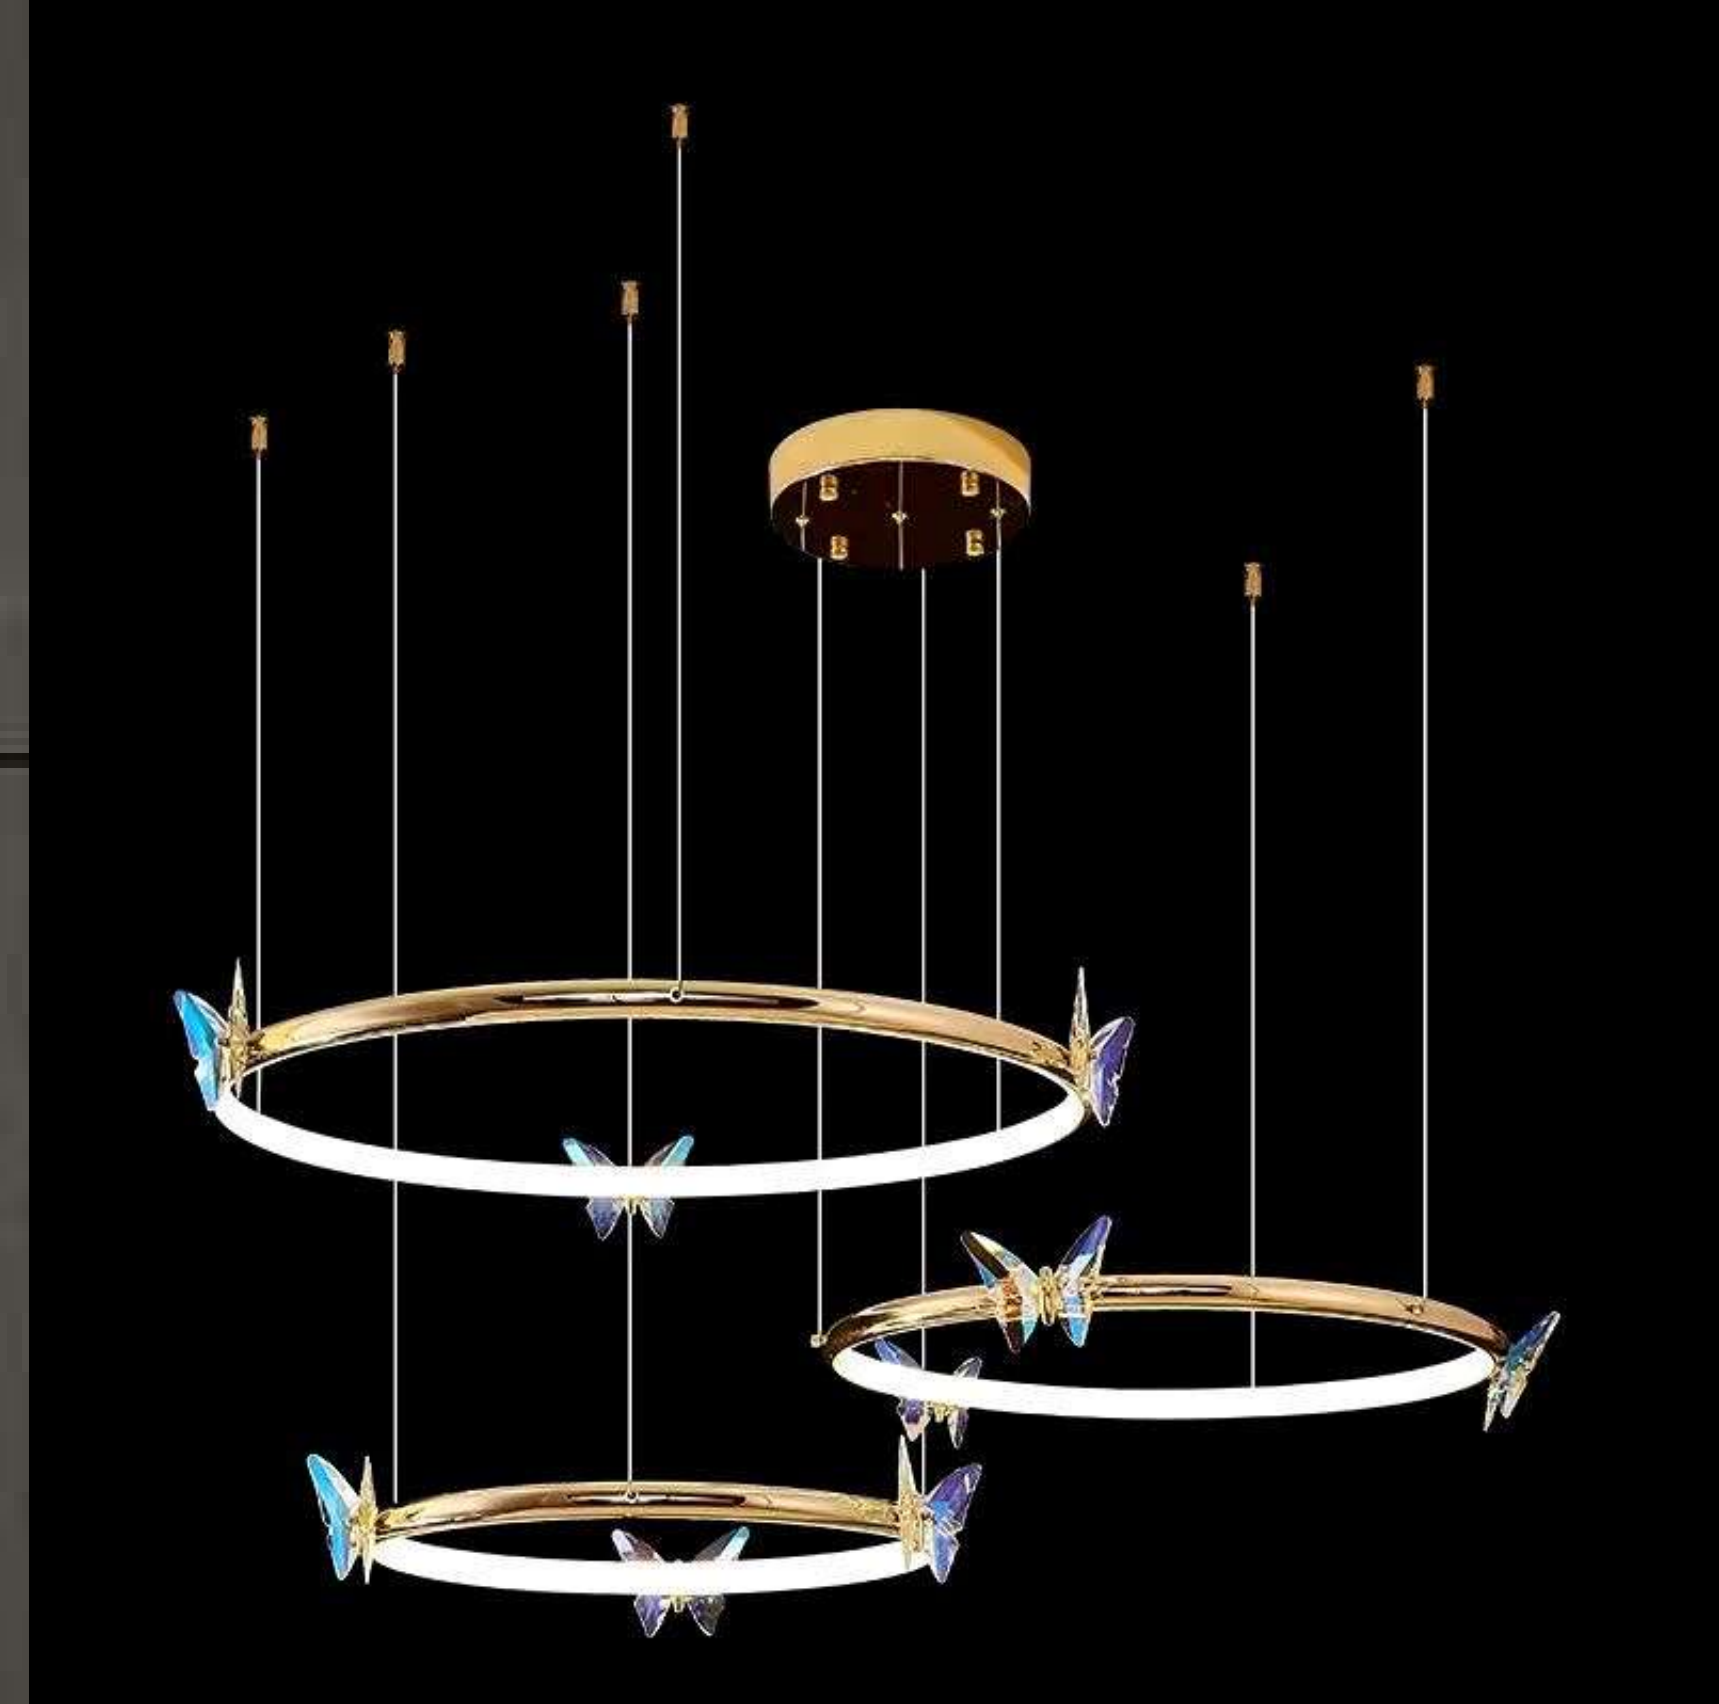

HOLDER TYPE : LED
SIZE : D600+500+400
CODE : LCCL998804/3
MATERIAL :METAL
FINISH : GOLD
PRICE: 24500/-