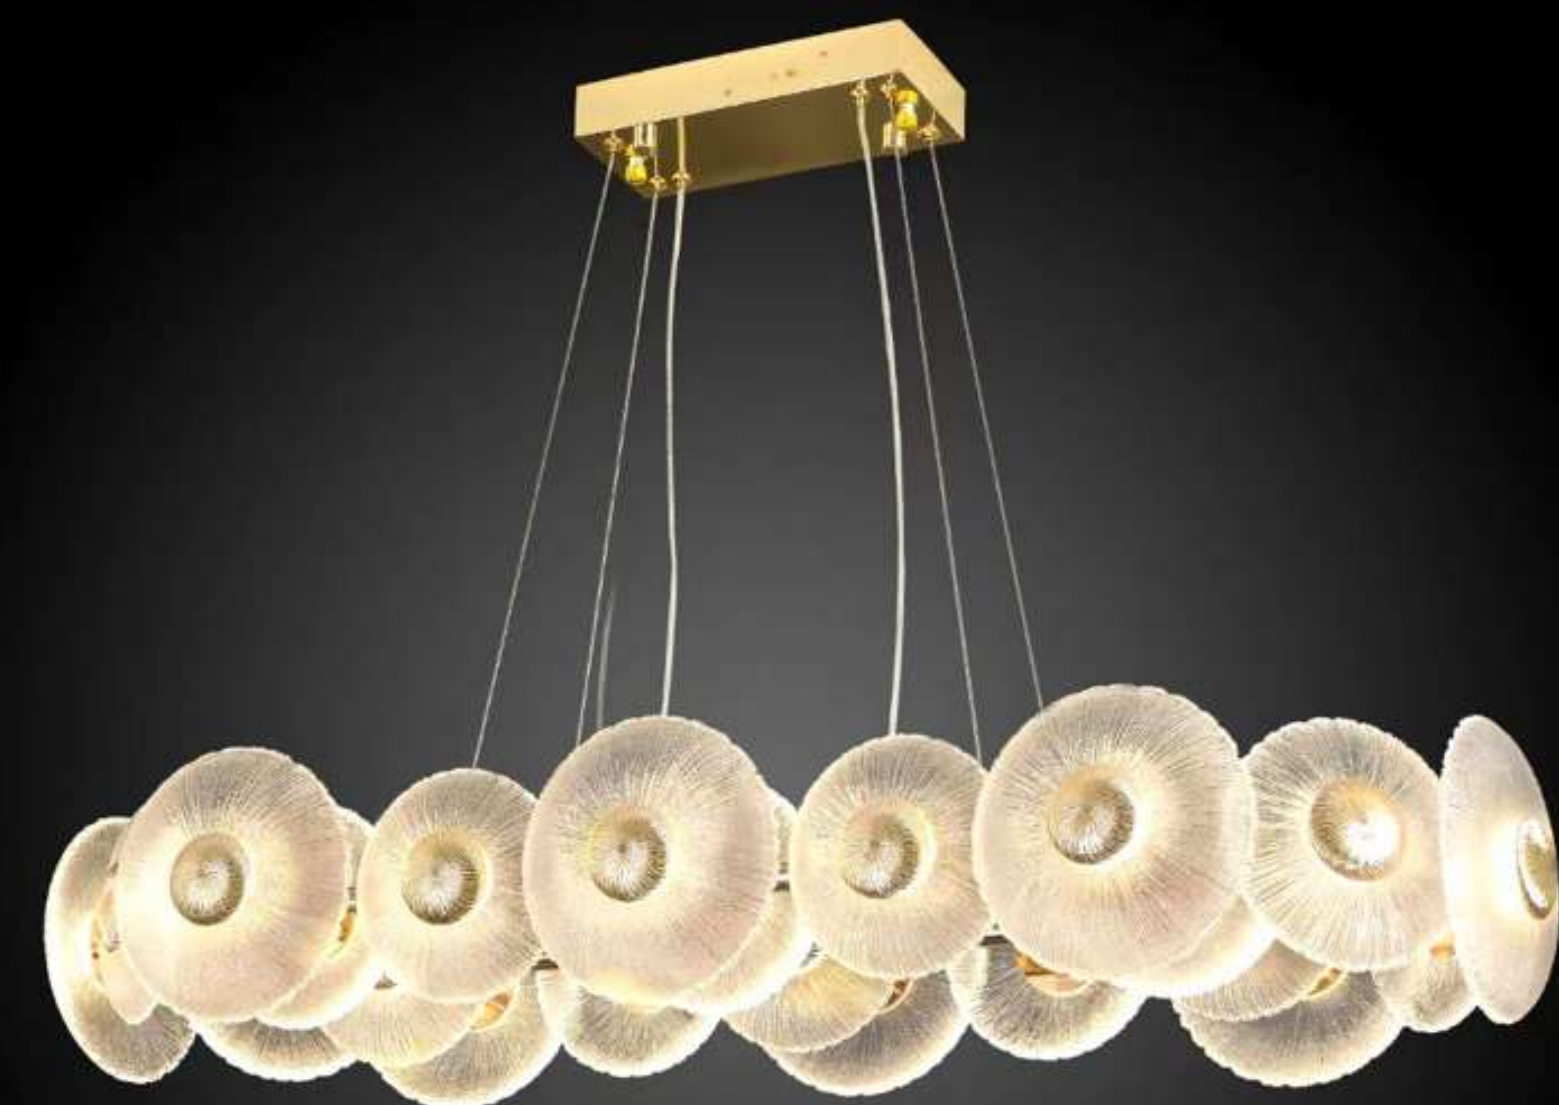

HOLDER TYPE : LED
SIZE : L1000 H280
CODE : 9963/22
MATERIAL :METAL+ GLASS
FINISH : BRASS
PRICE: 36500/-