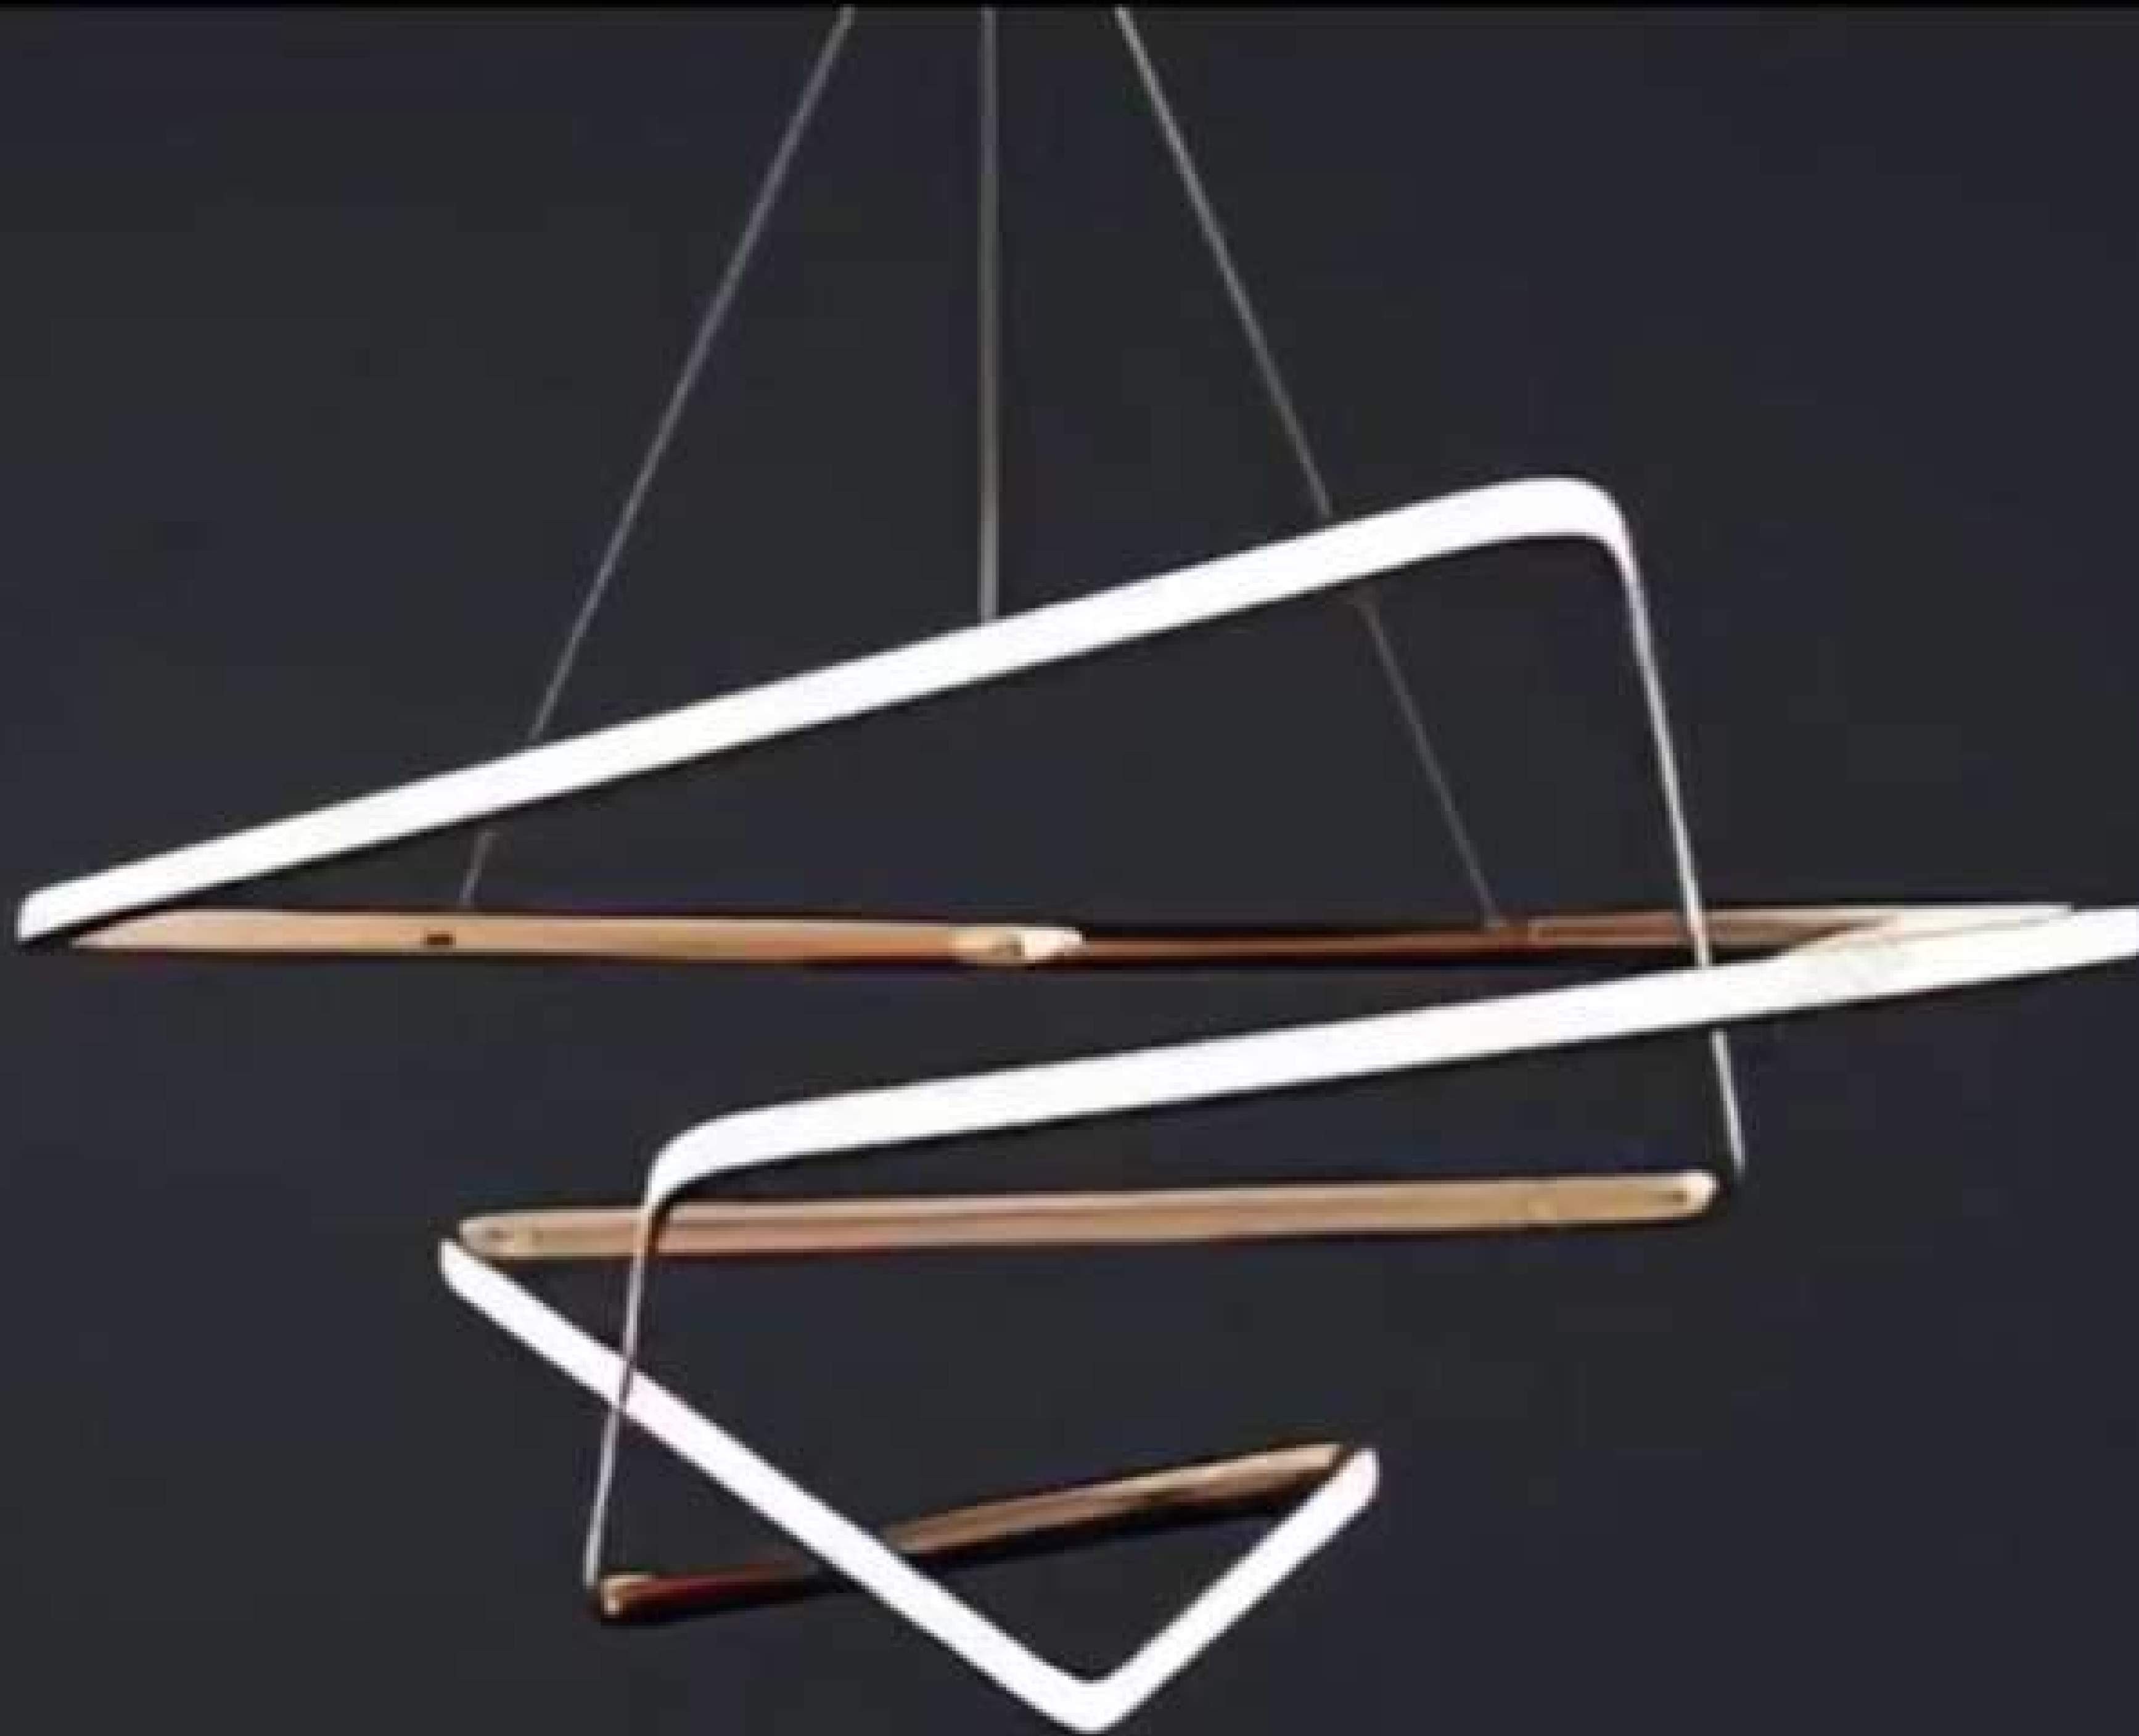

HOLDER TYPE : LED
SIZE : D650
CODE : T2300/1
MATERIAL :METAL
FINISH : ROSEGOLD
PRICE: 13000/-