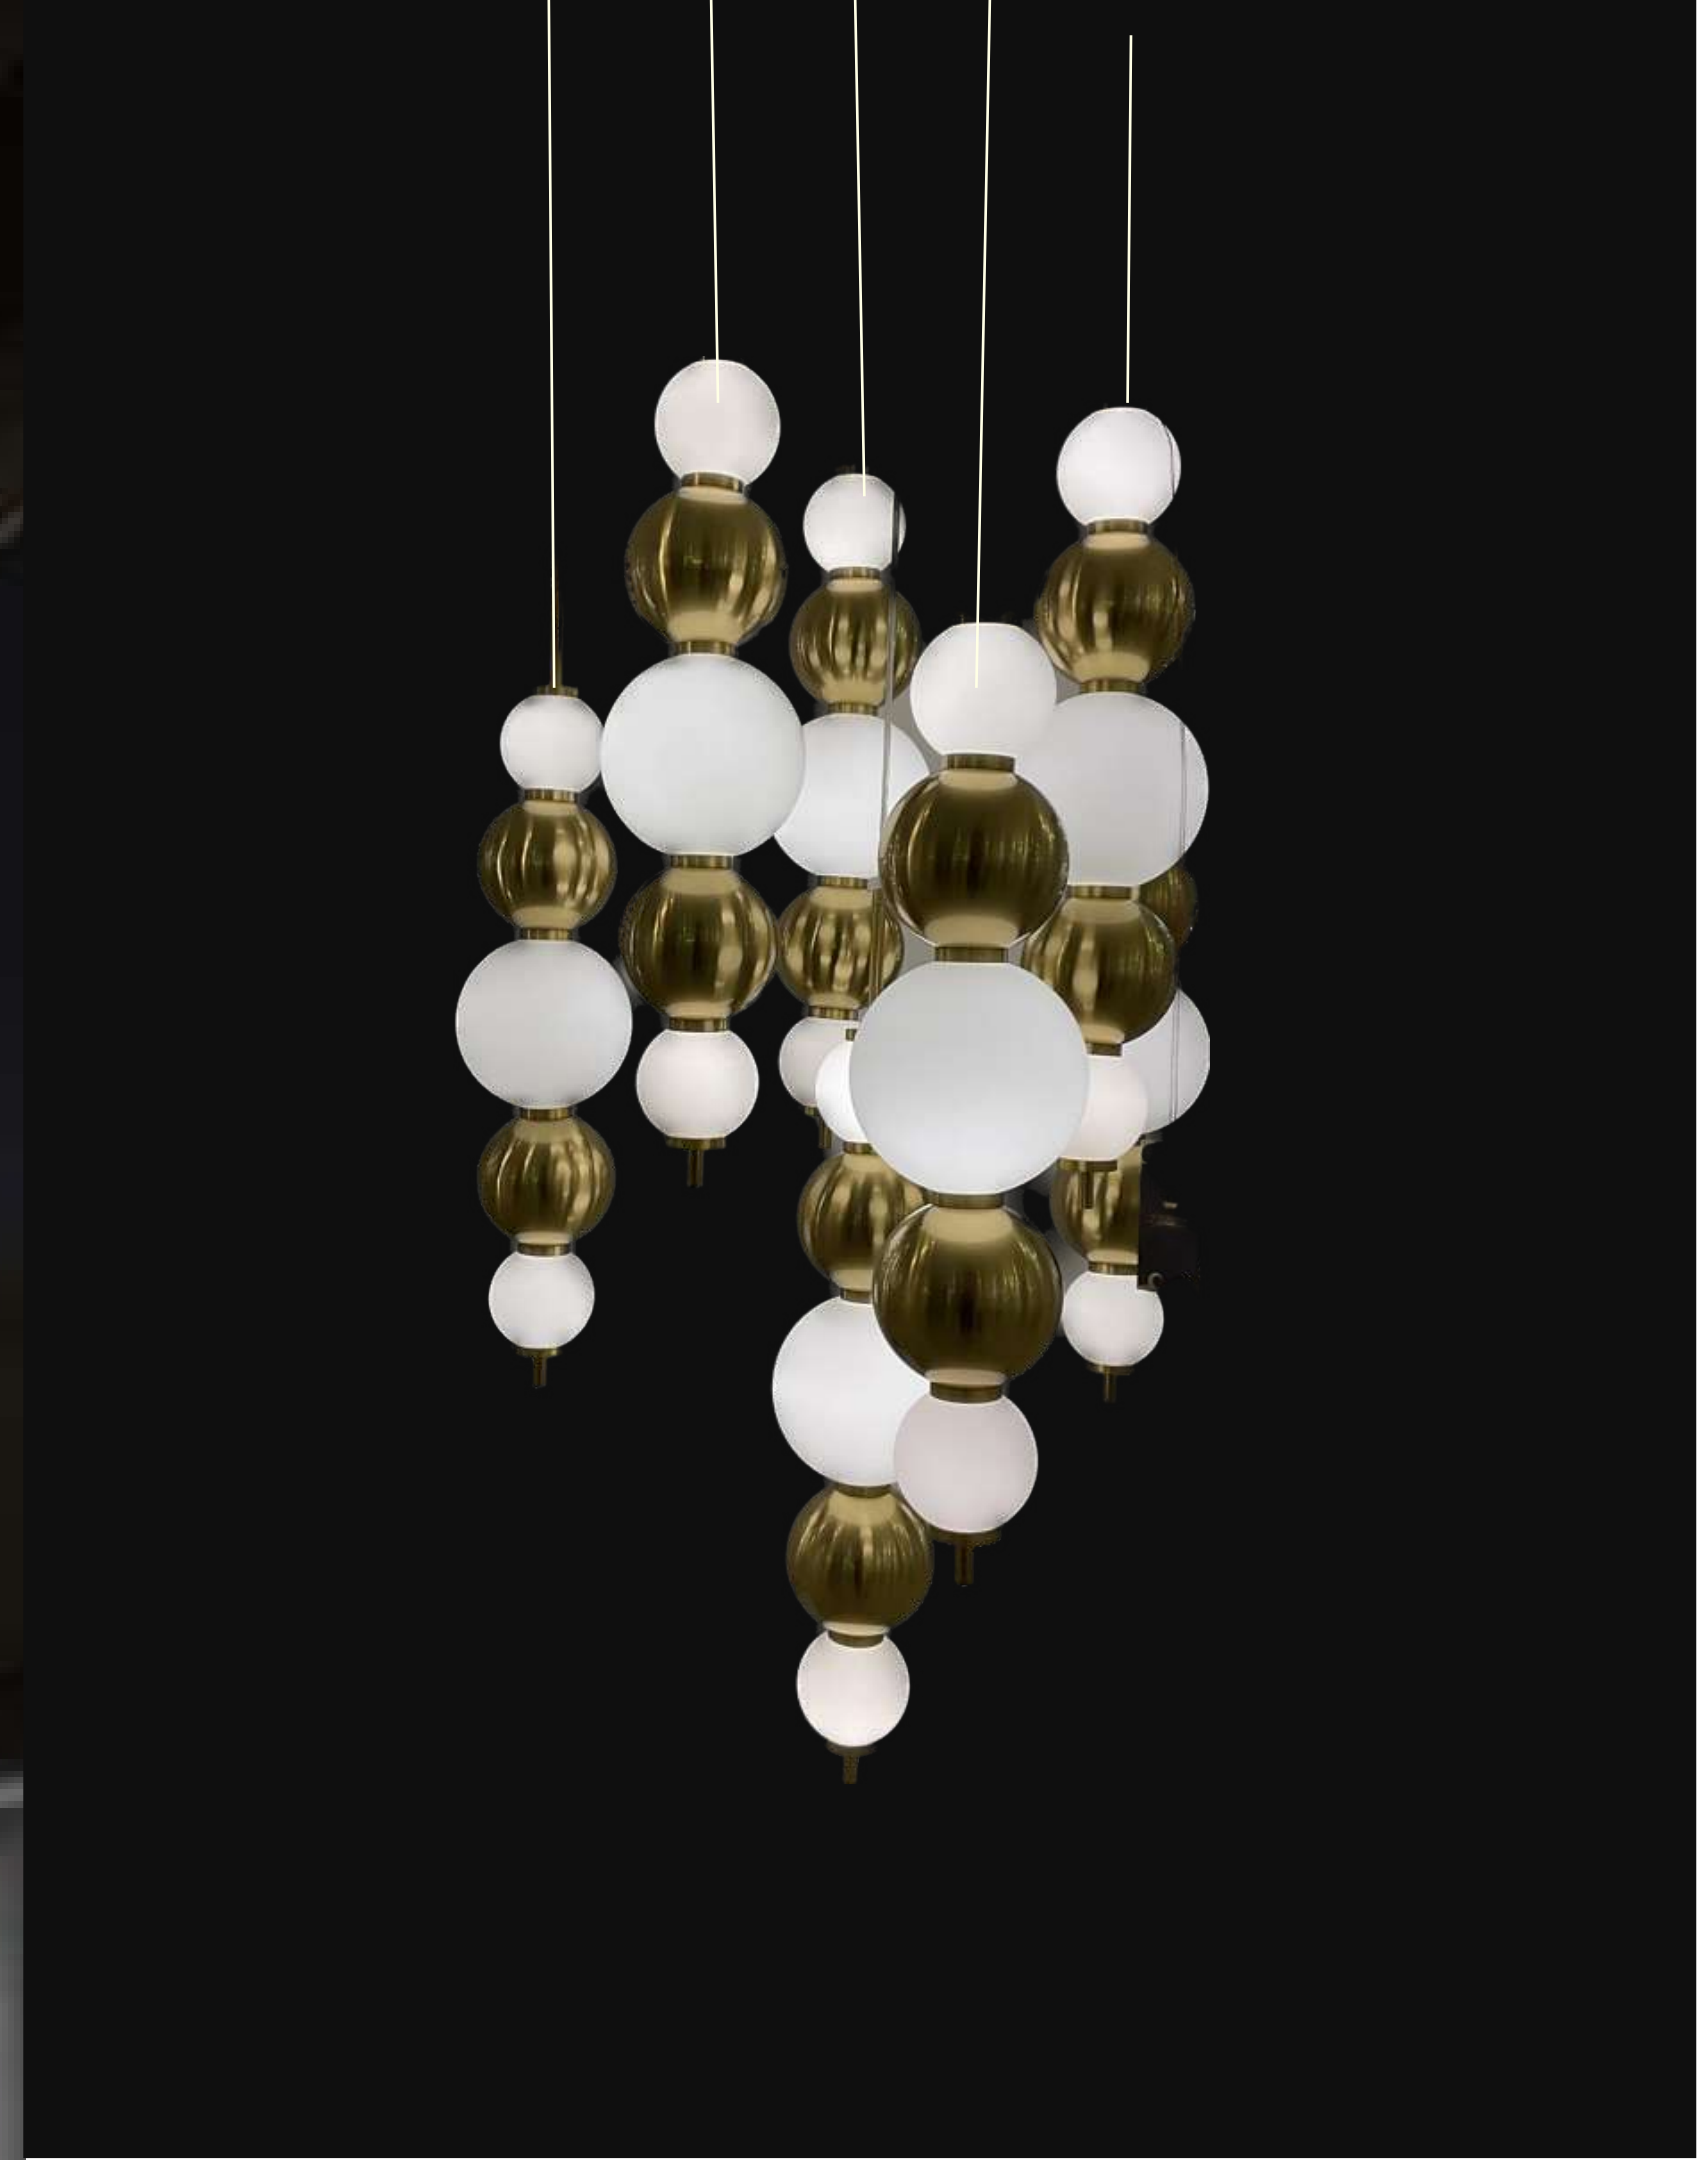

HOLDER TYPE : LED
SIZE : D500 H700 (H1800)
CODE : 0941/6
MATERIAL :METAL + GLASS
FINISH : BRASS
PRICE: 44900/-

6 LIGHTS HANGING