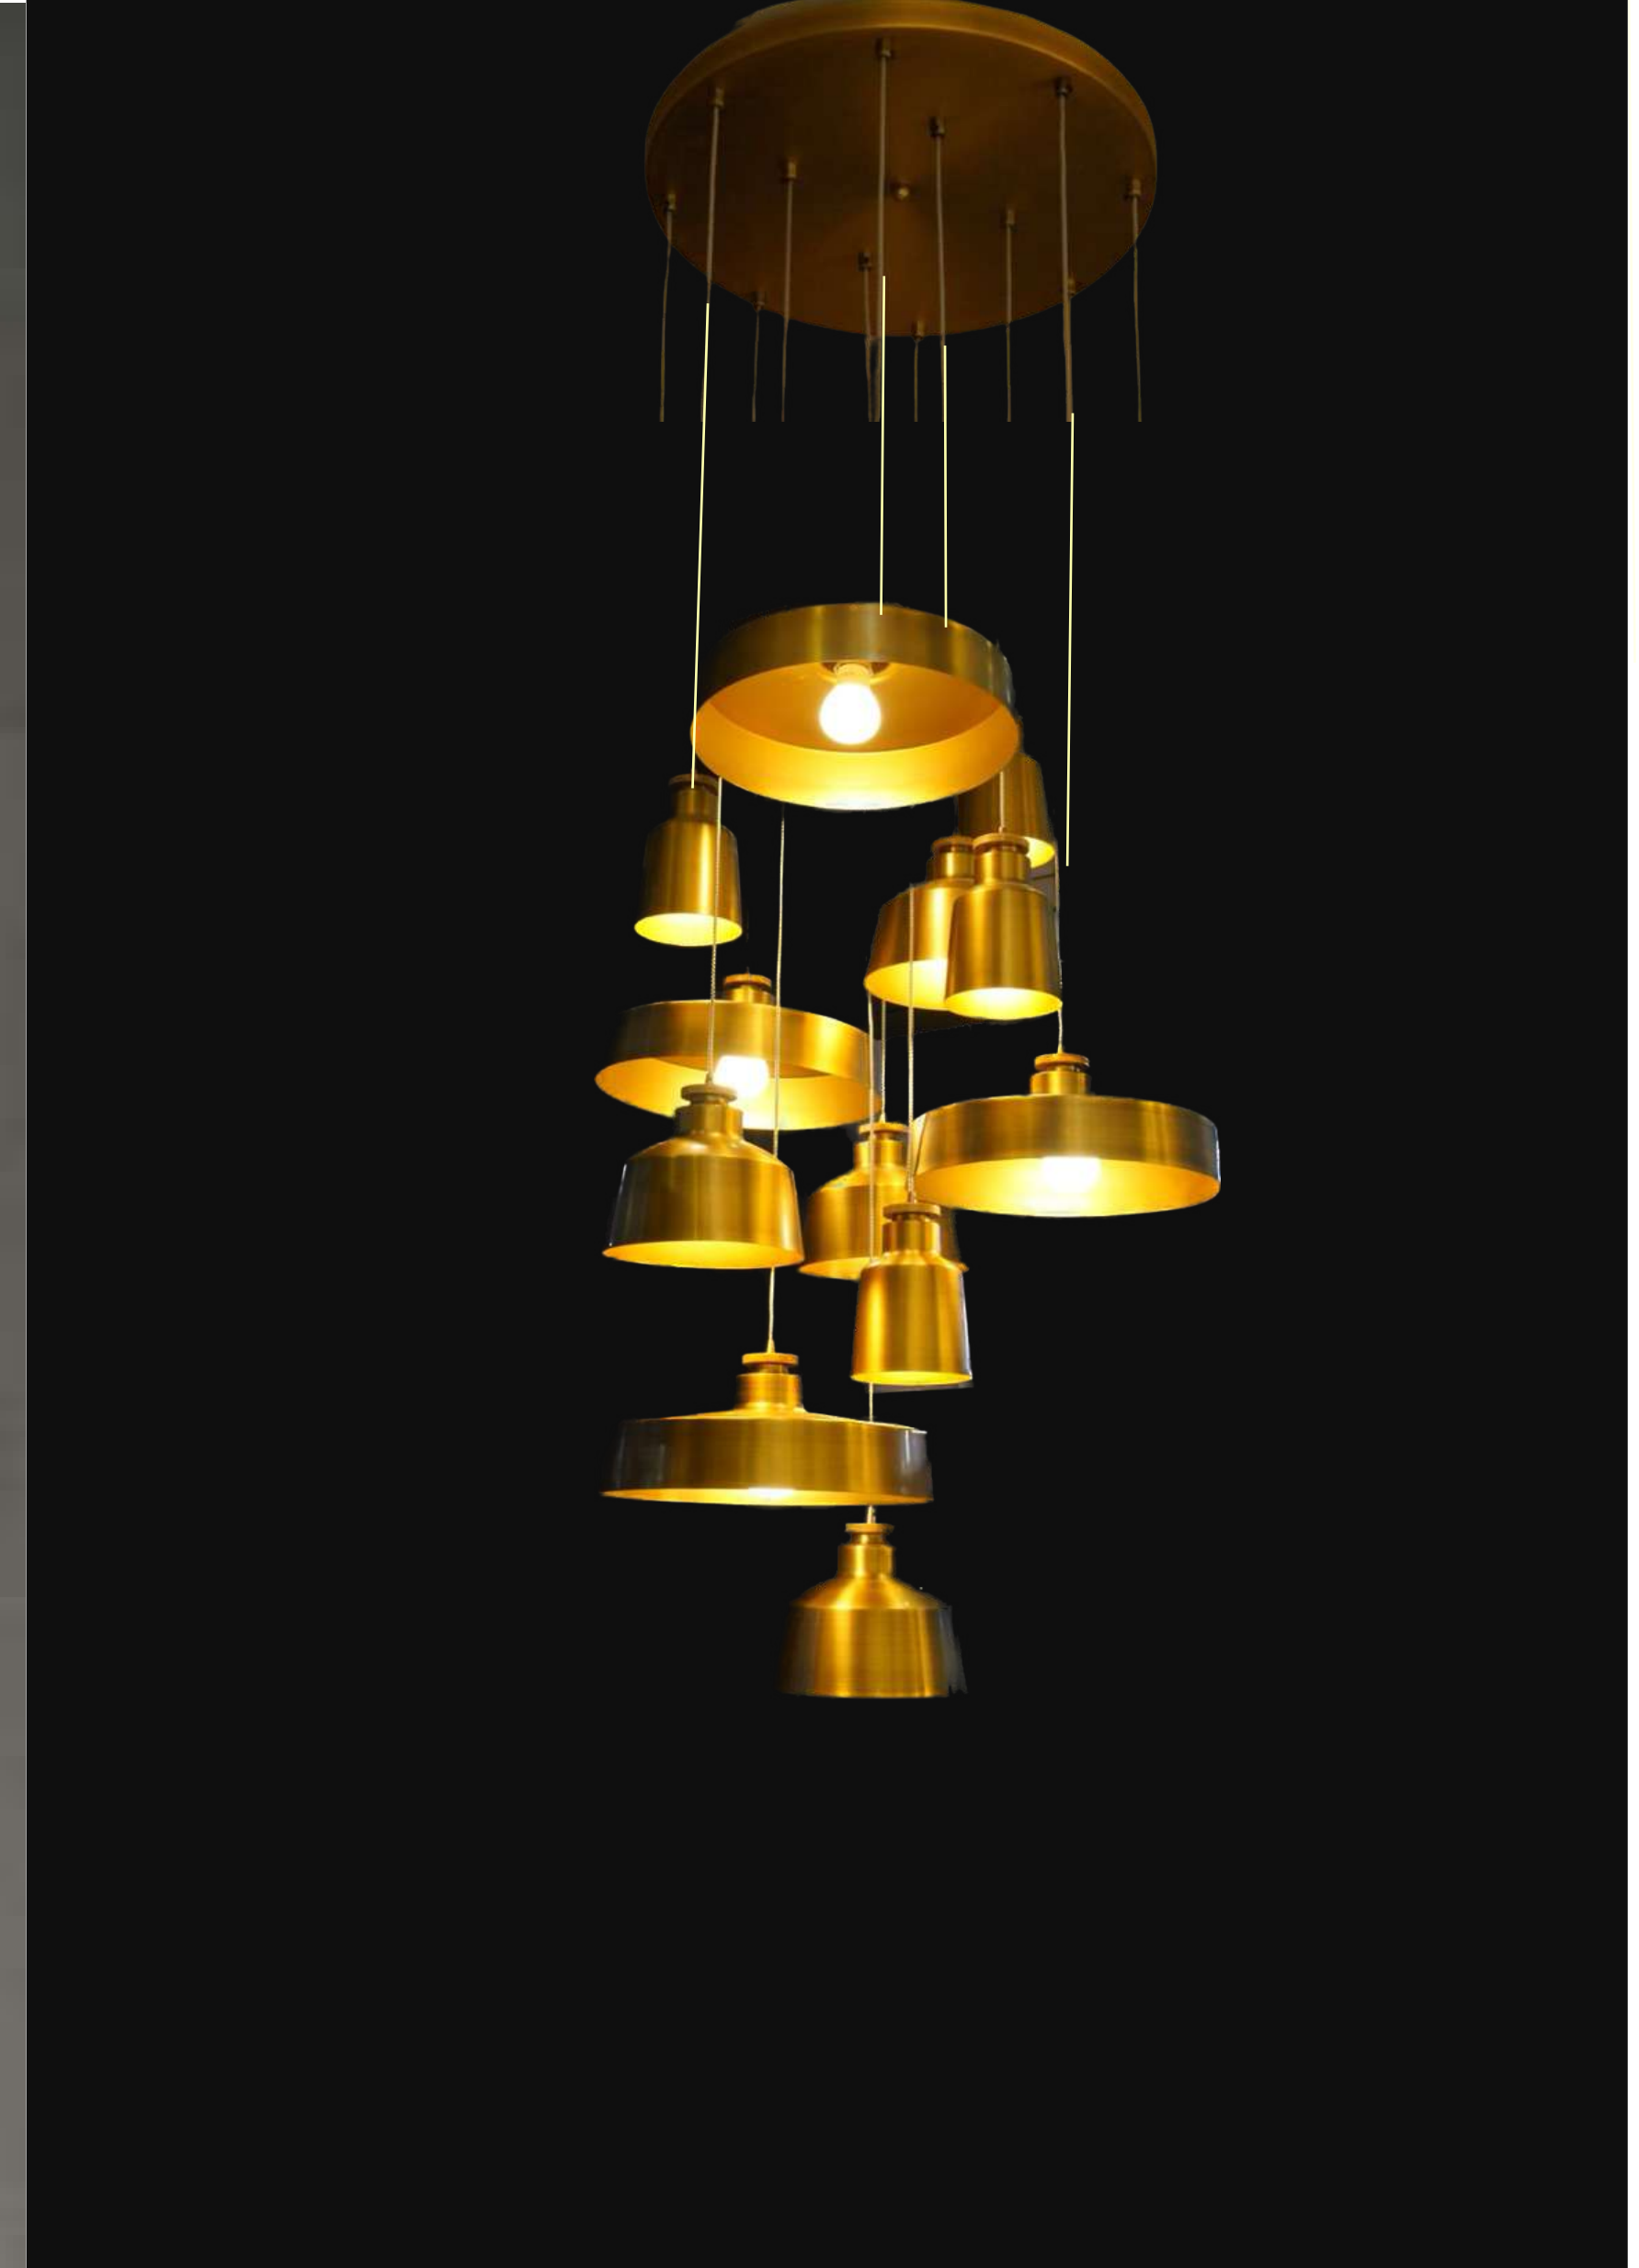

HOLDER TYPE : E27
SIZE :D300,220,200 H3000
CODE : LCHL9
MATERIAL : METAL
FINISH : BRASS
PRICE:4900/-,4700/-,4500/-