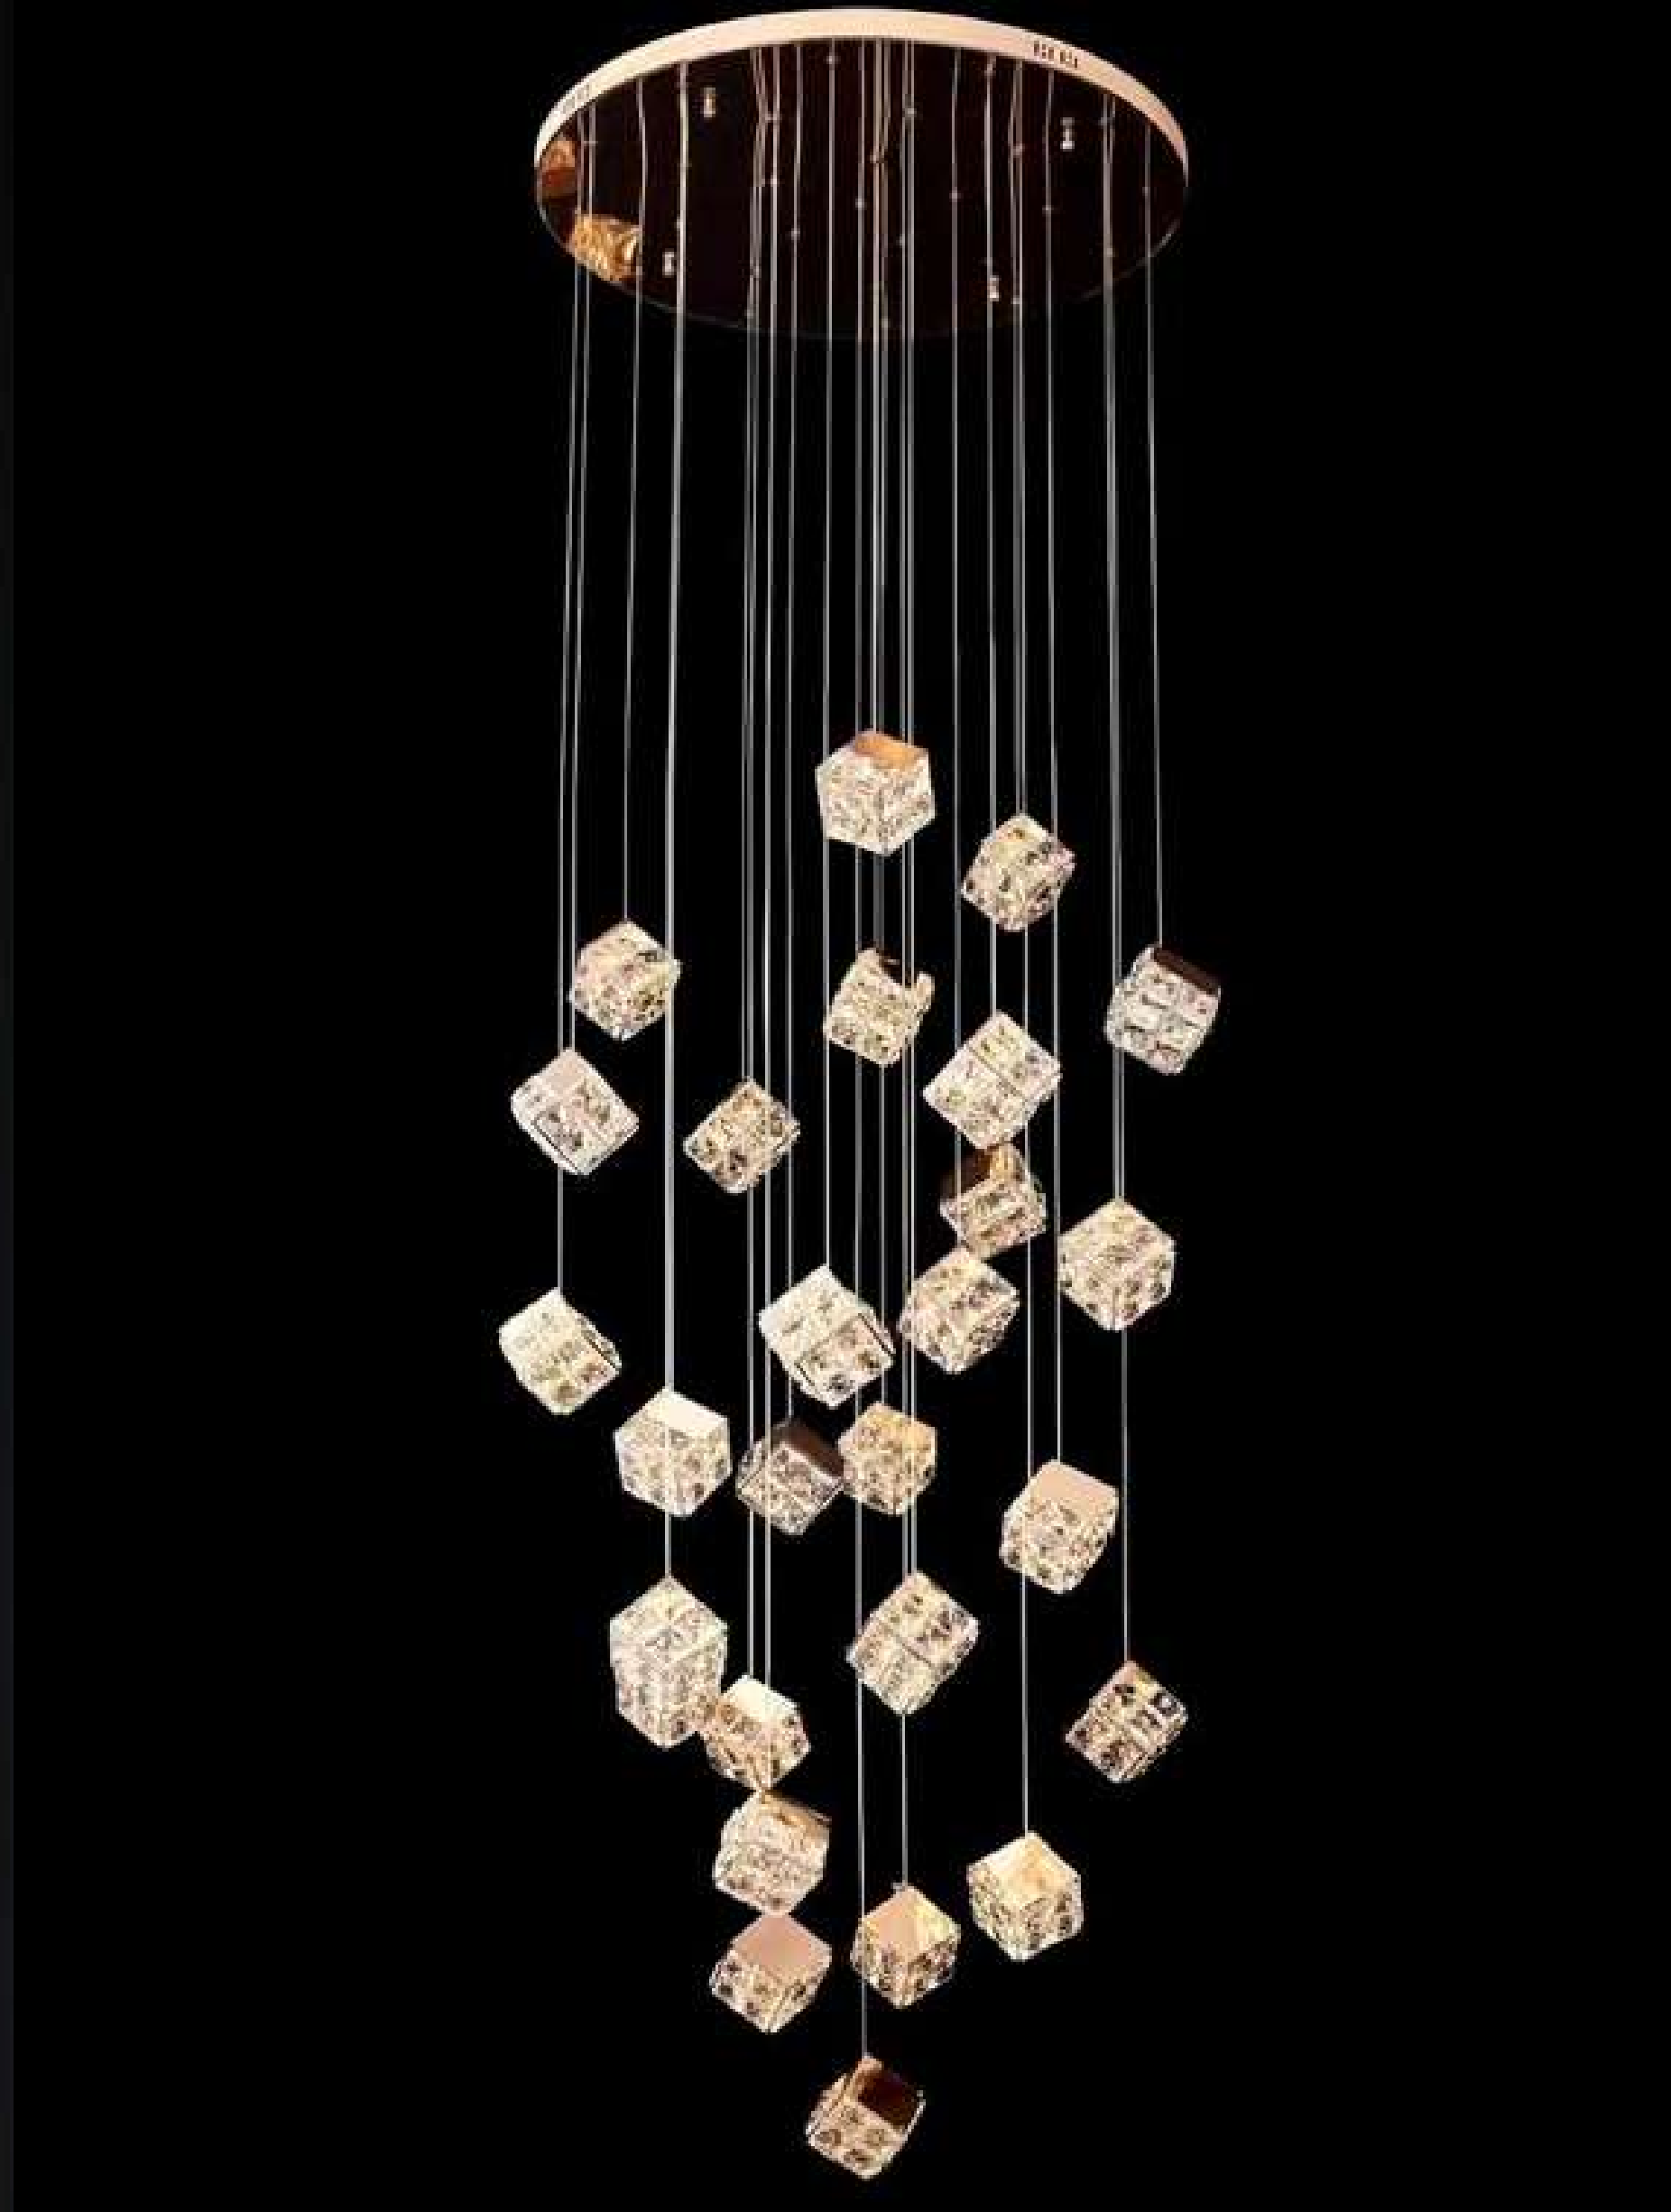

HOLDER TYPE : LED

SIZE : D800 H4000

CODE : 8159/25

MATERIAL :STAINLESS STEEL+CRYSTAL

FINISH : TI GOLD

PRICE: 76700/-

25 LIGHTS HANGING