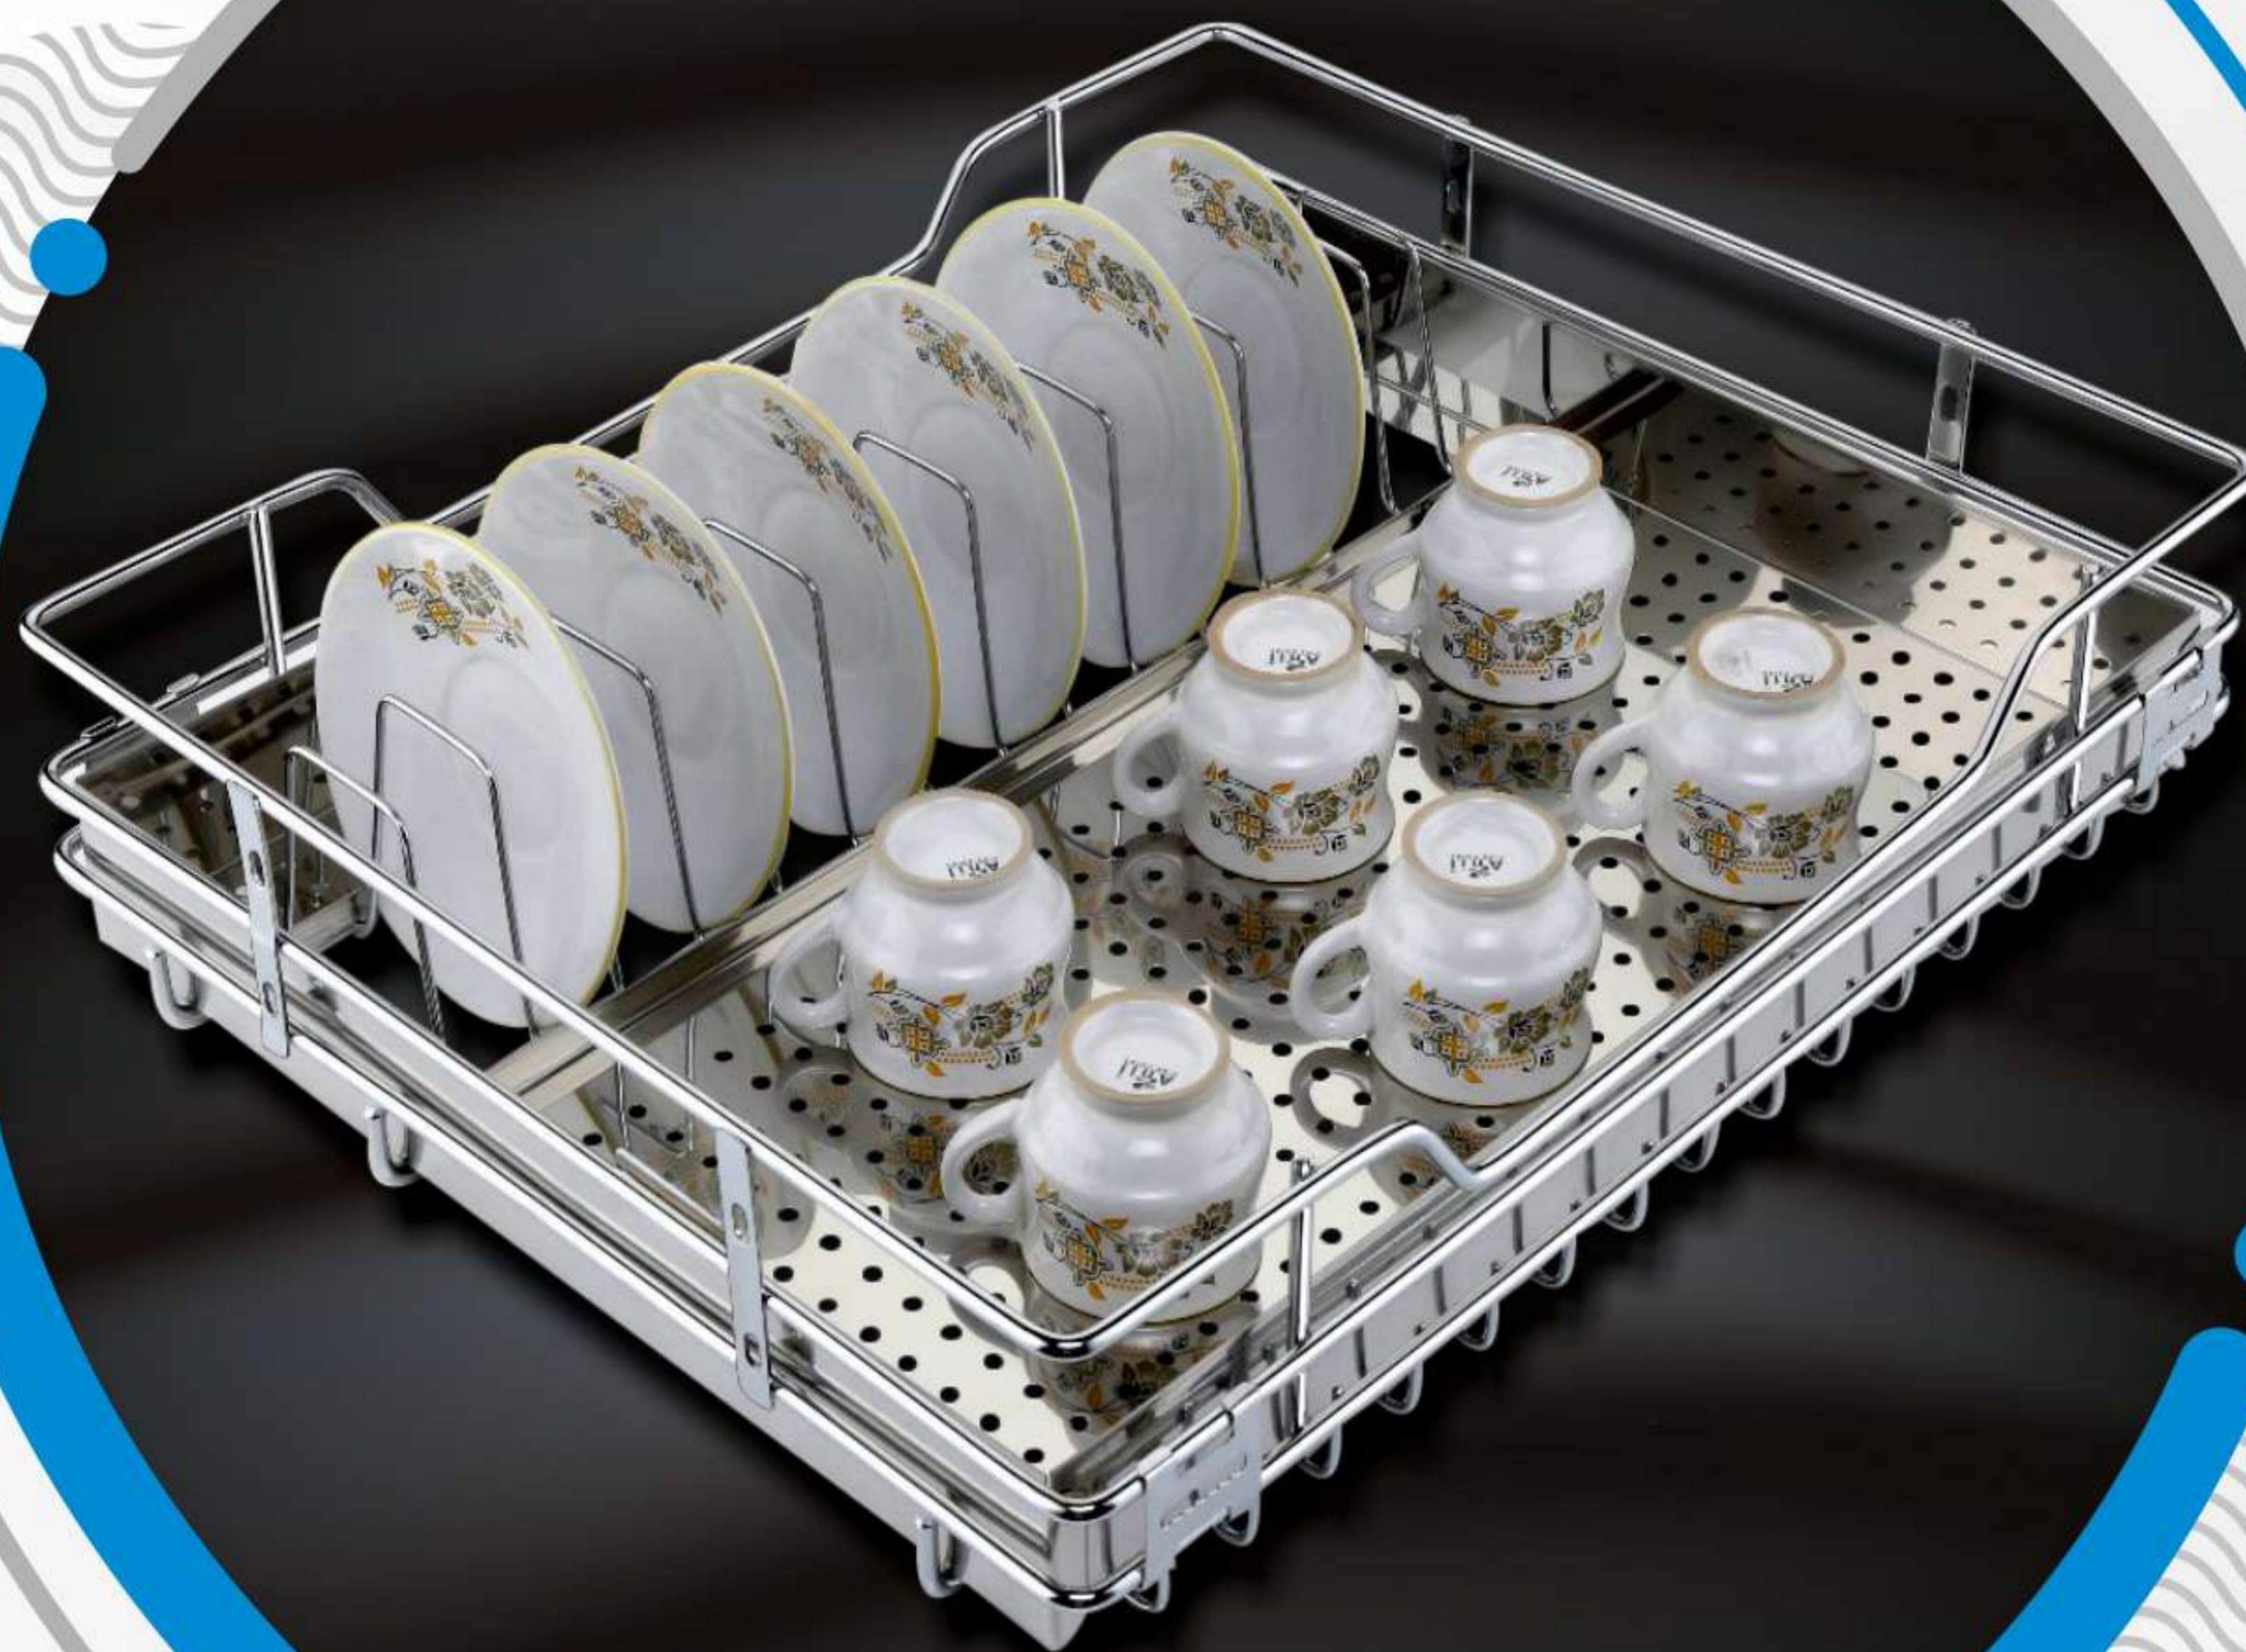

D | 20", 22", 24"

H | 4"

Size in MM

W | 381, 431, 482, 533

D | 508, 560, 610

H | 101

AISI 202-304

STAINLESS STEEL