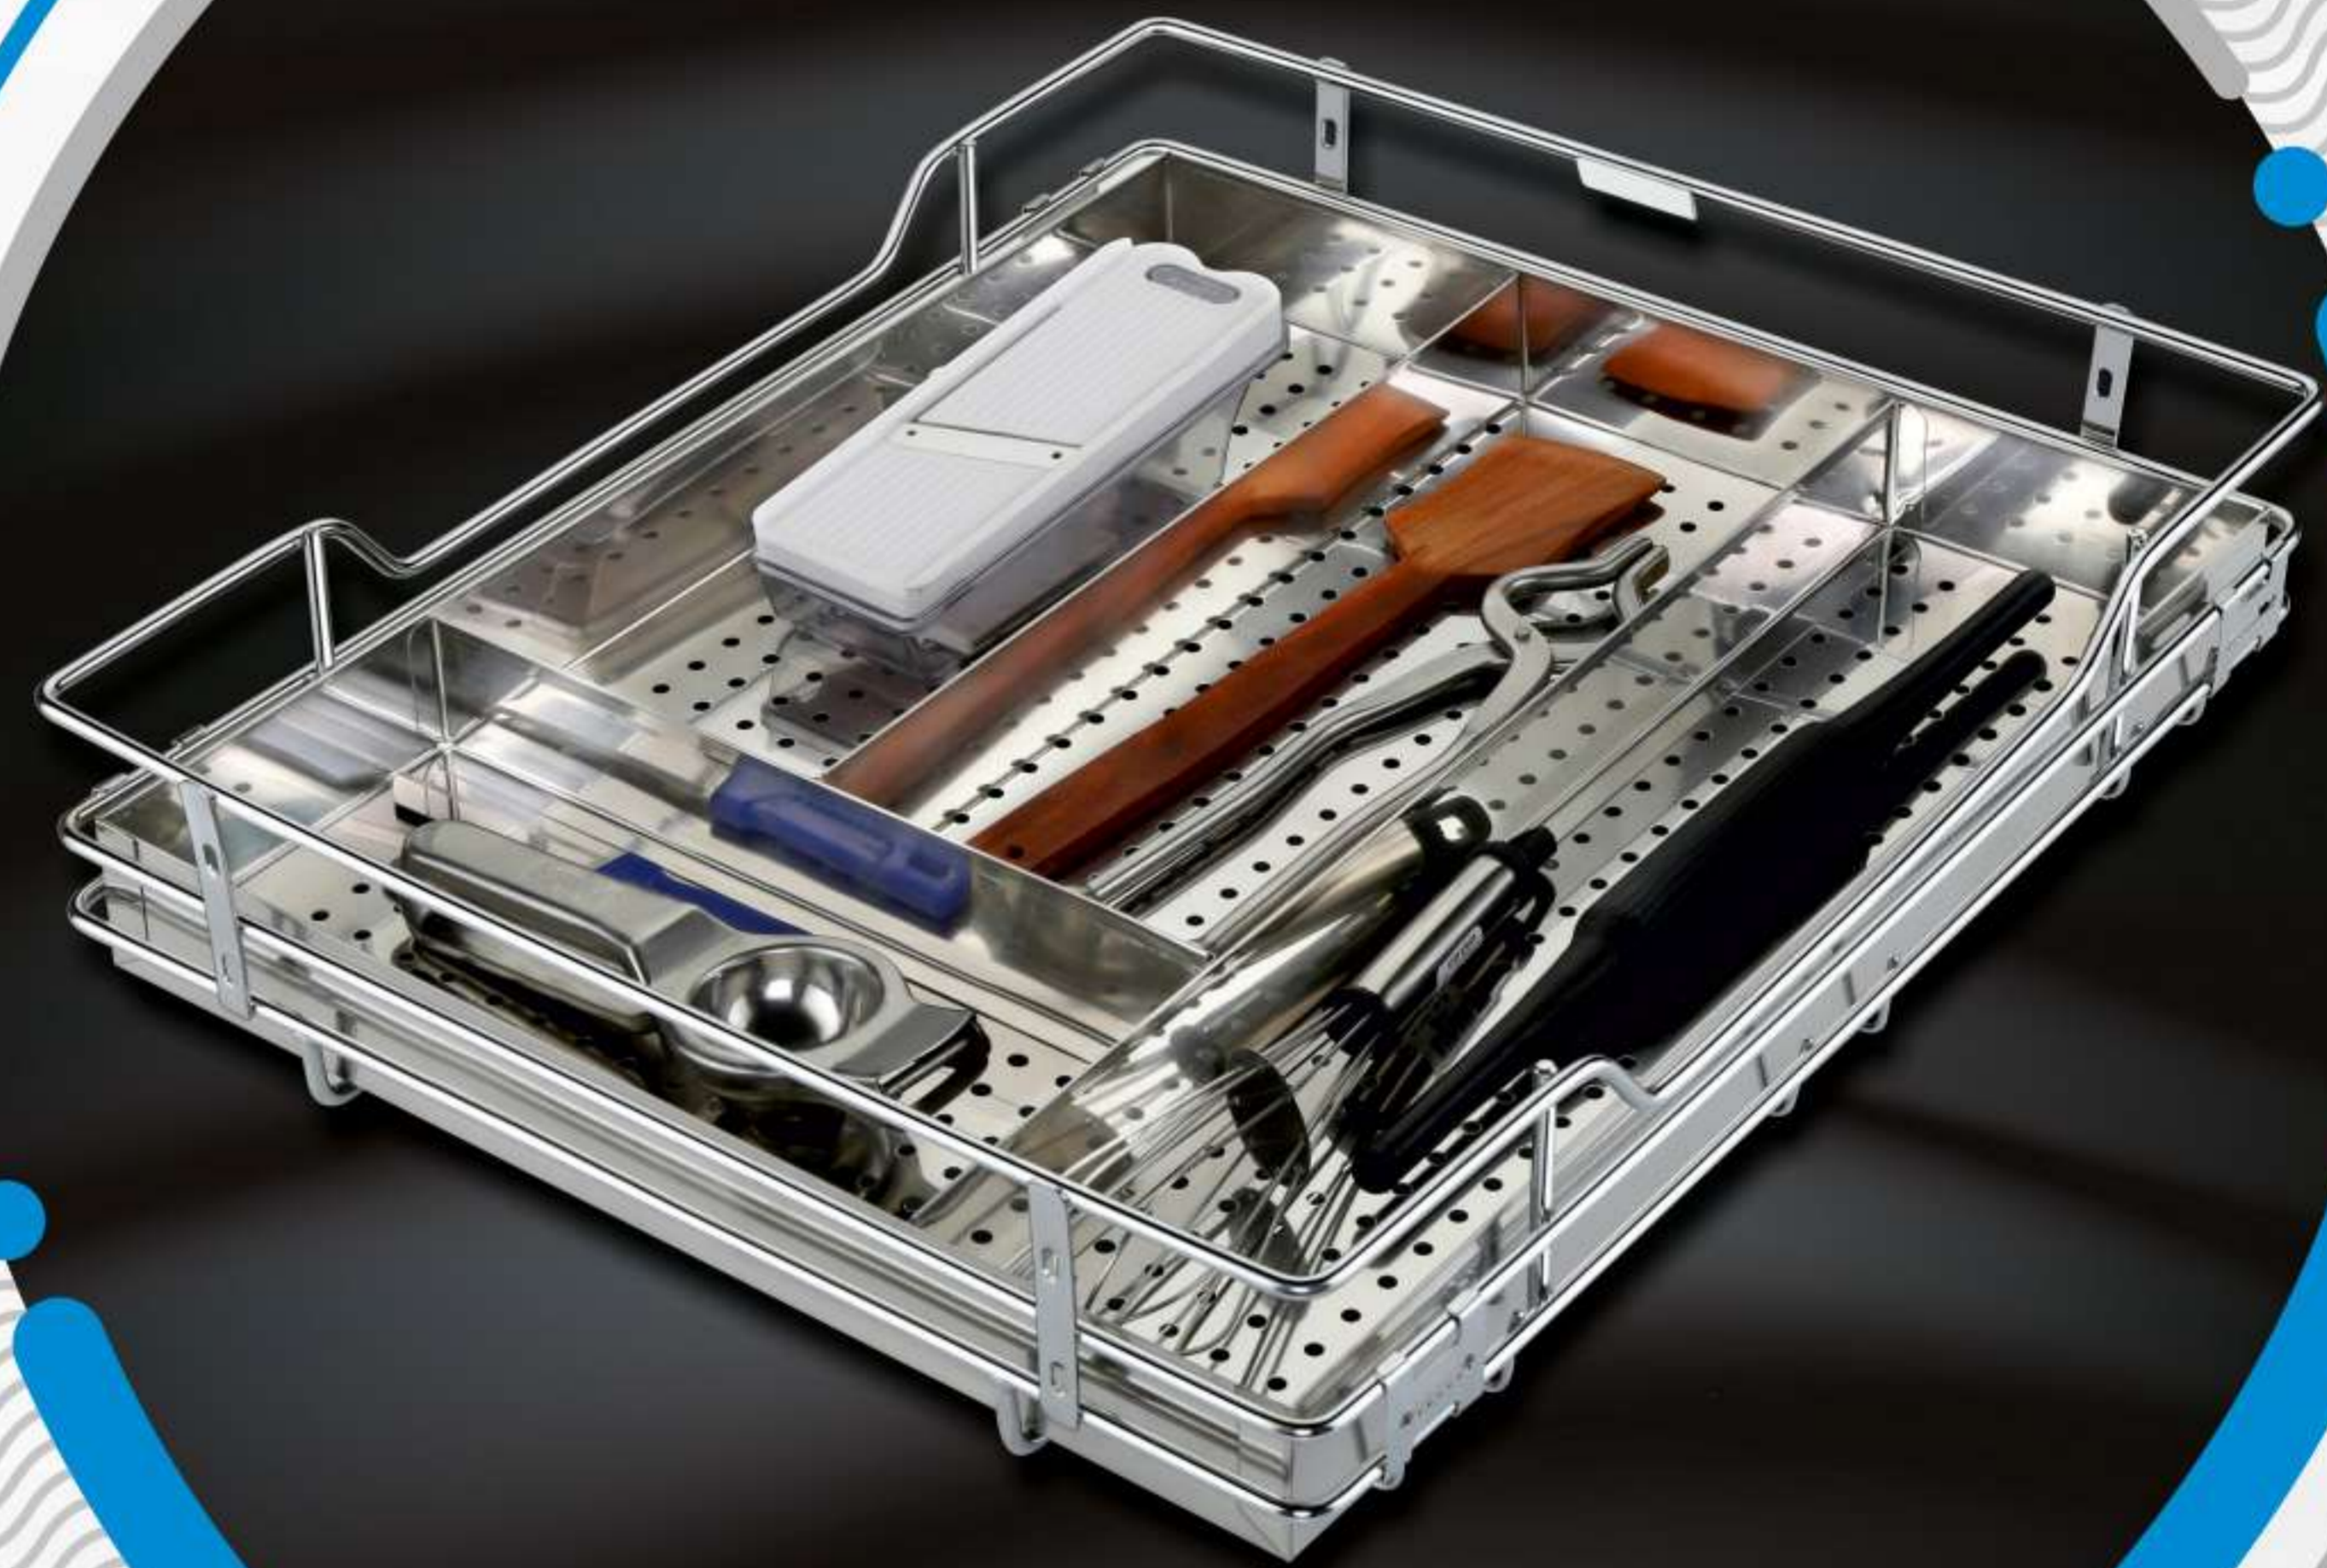

D 508, 560, 610

H 101

Sparkle
SERIES

PERFORATED VEGETABLE BASKET

Size in Inch

W 15", 17", 19", 21"

D 20", 22", 24"

H 6"