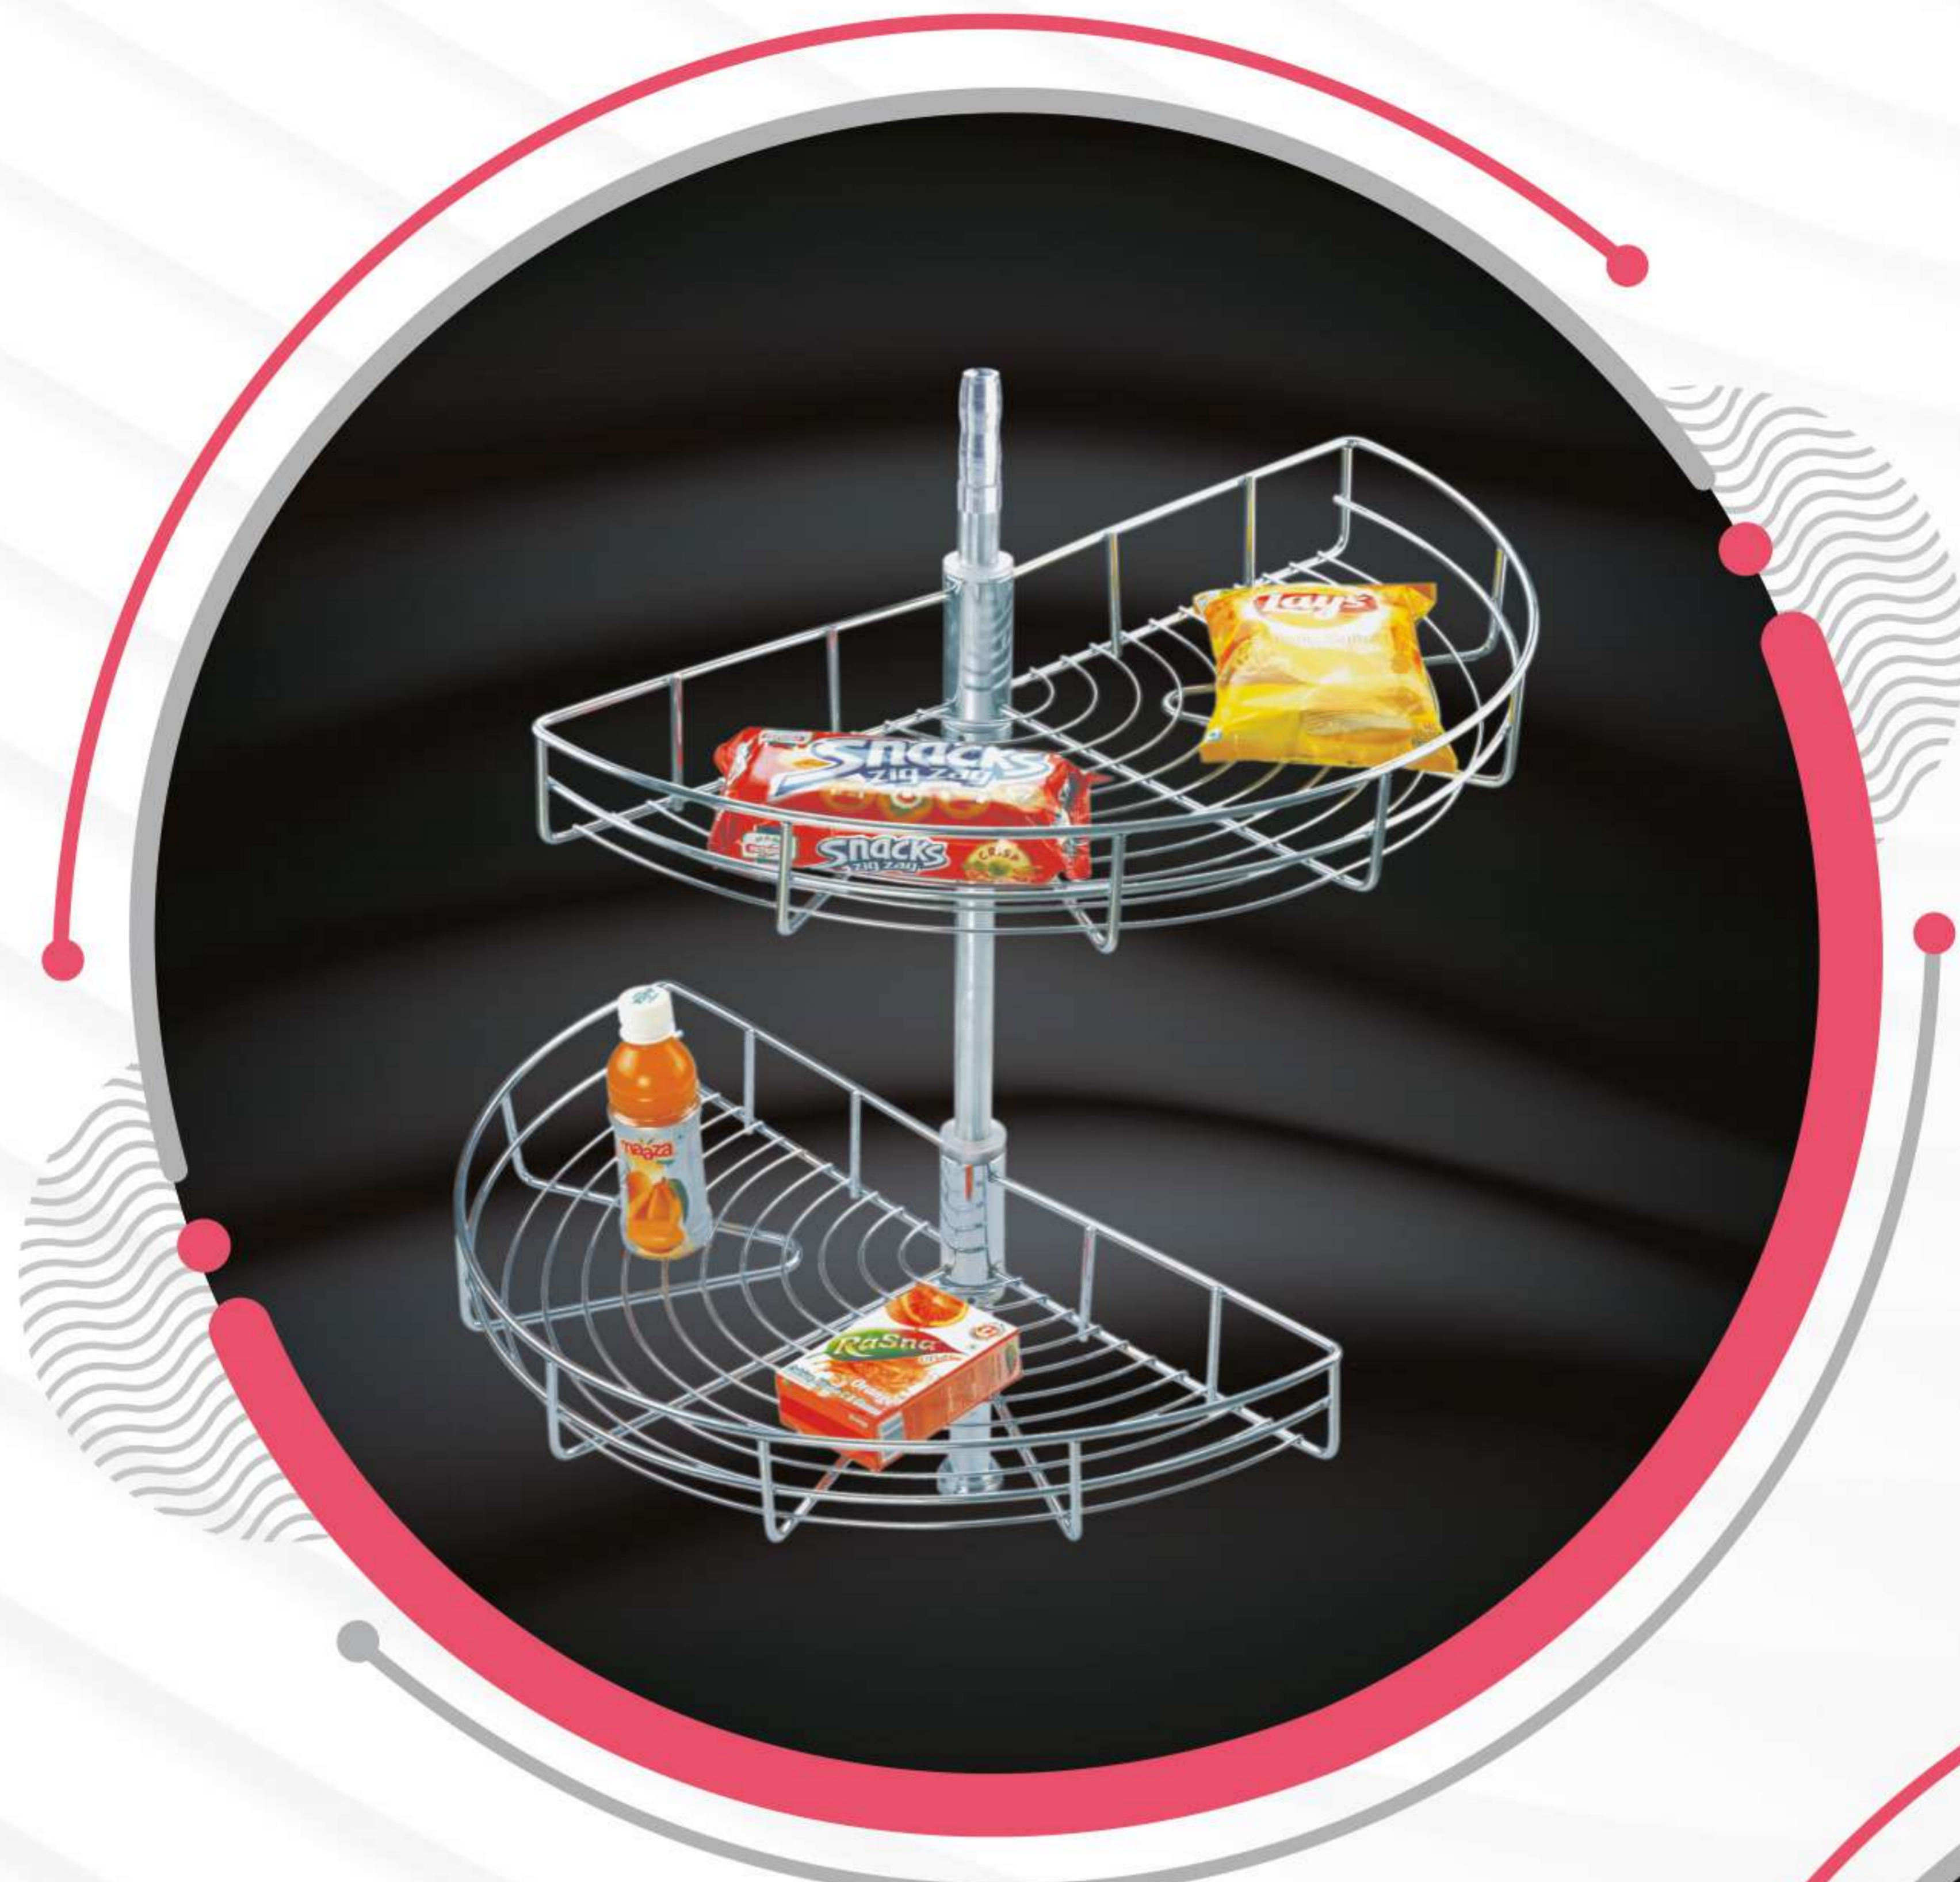

D TRAY

Dia Inch | 20, 24, 28

Dia mm | 507, 608, 709

Contains:

- Mounting pole 28" (4" adjustable height)
- Base and Top Mounting Bushes
- 180 Tray - 2 pcs.

CARROUSEL UNIT

Dia Inch | 20, 24, 28

Dia mm | 507, 608, 709

Contains:

- Mounting Pole 28" (4" Adjustable Height)
- Base and Top Mounting Bushes
- 270 Tray - 2 pcs.

FULL ROUND

Dia Inch | 20, 24, 28

Dia mm | 507, 608, 709

Contains:

- Mounting Pole 28" (4" adjustable height)
- Base and Top Mounting Bushes
- 360 Tray - 2 Pcs.