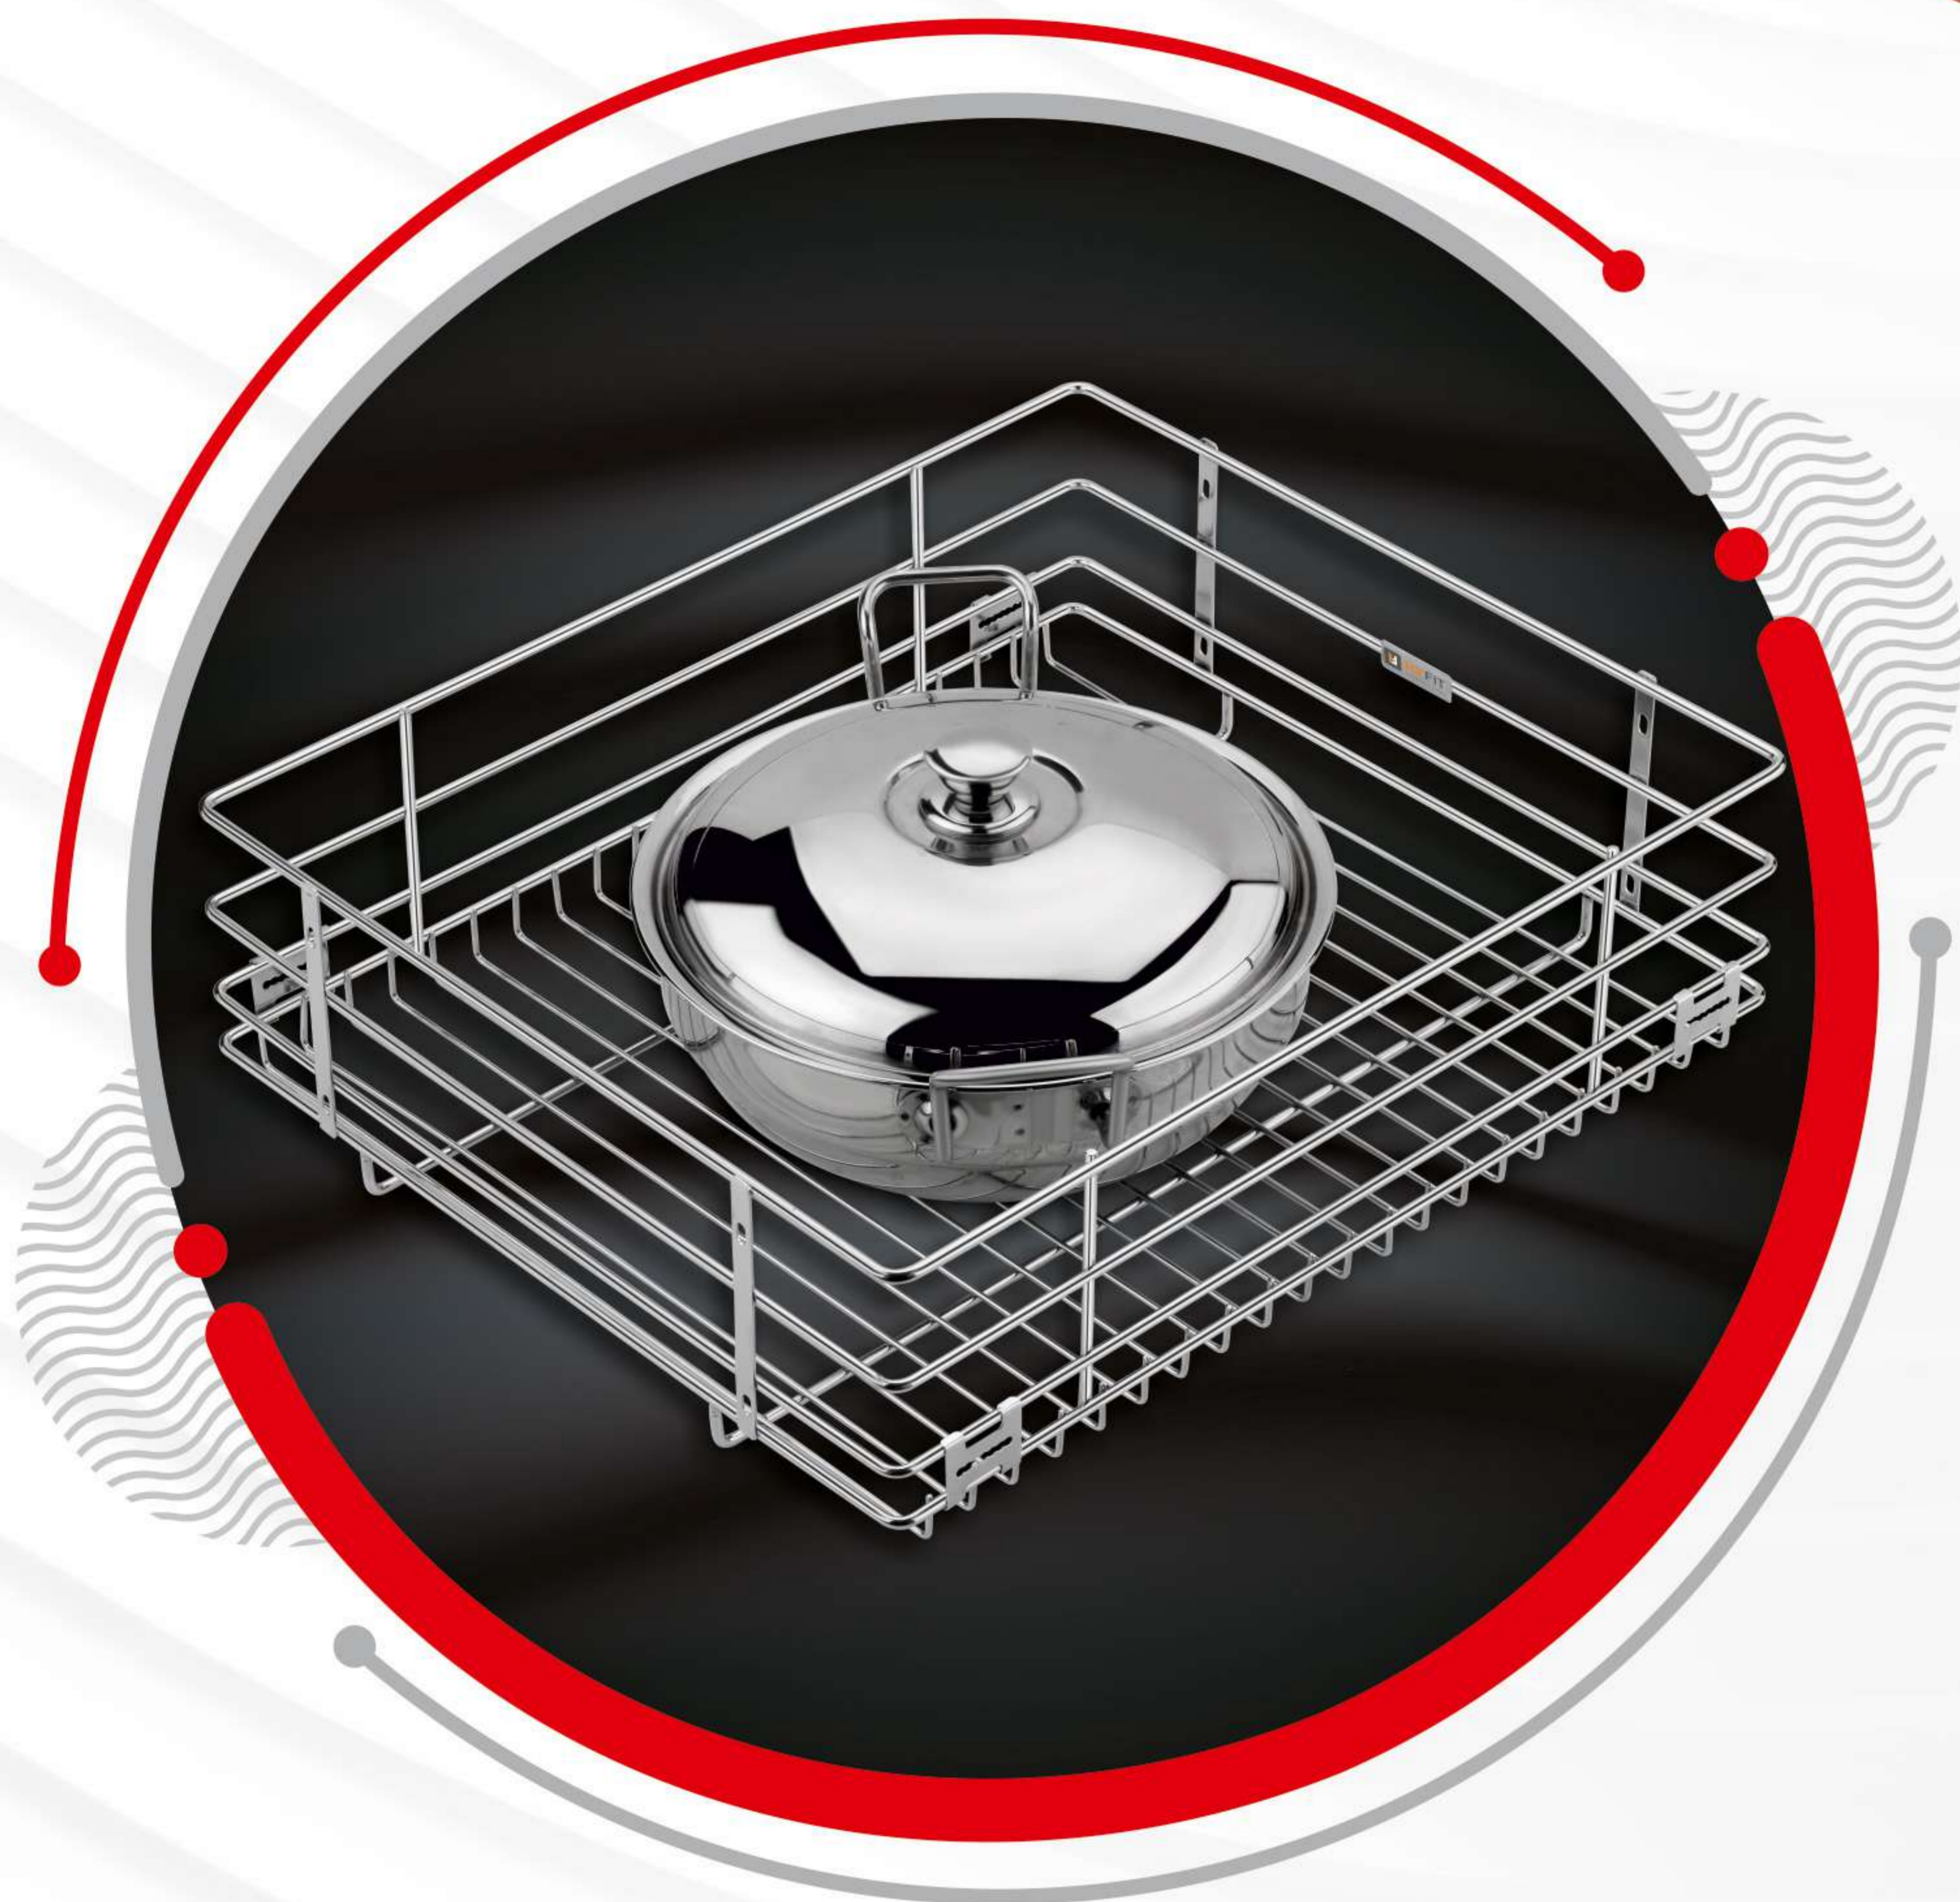

Classy SERIES

DOUBLE BASKET PULL OUT

Size in Inch

W	4", 6", 8", 10", 12"
D	20", 22", 24"
H	17"

Size in MM

W	101, 152, 203, 254, 304
D	508, 560, 610
H	431

AISI **202-304**
STAINLESS STEEL

PLAIN BASKET