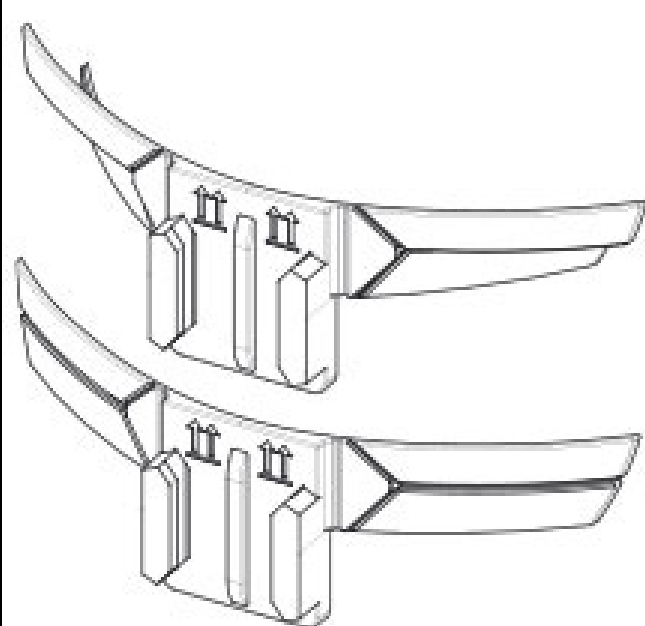

PROUDLY MADE IN INDIA 

Available now ₹2,499/-

ACTION CAM CHIN MOUNT

Most loved chinmount in INDIA

CHINMOUNT
for ACTION CAMs 

SHOOT LIKE A PRO

Patented

EASY INSTALL
STICK . RIDE . SHOOT

Designed for
HIGH SPEED STABILITY

CHINMOUNT
for ACTION CAMs 

Gen3
SPLIT-WING DESIGN
Patent Pending

Available
now
₹399/-