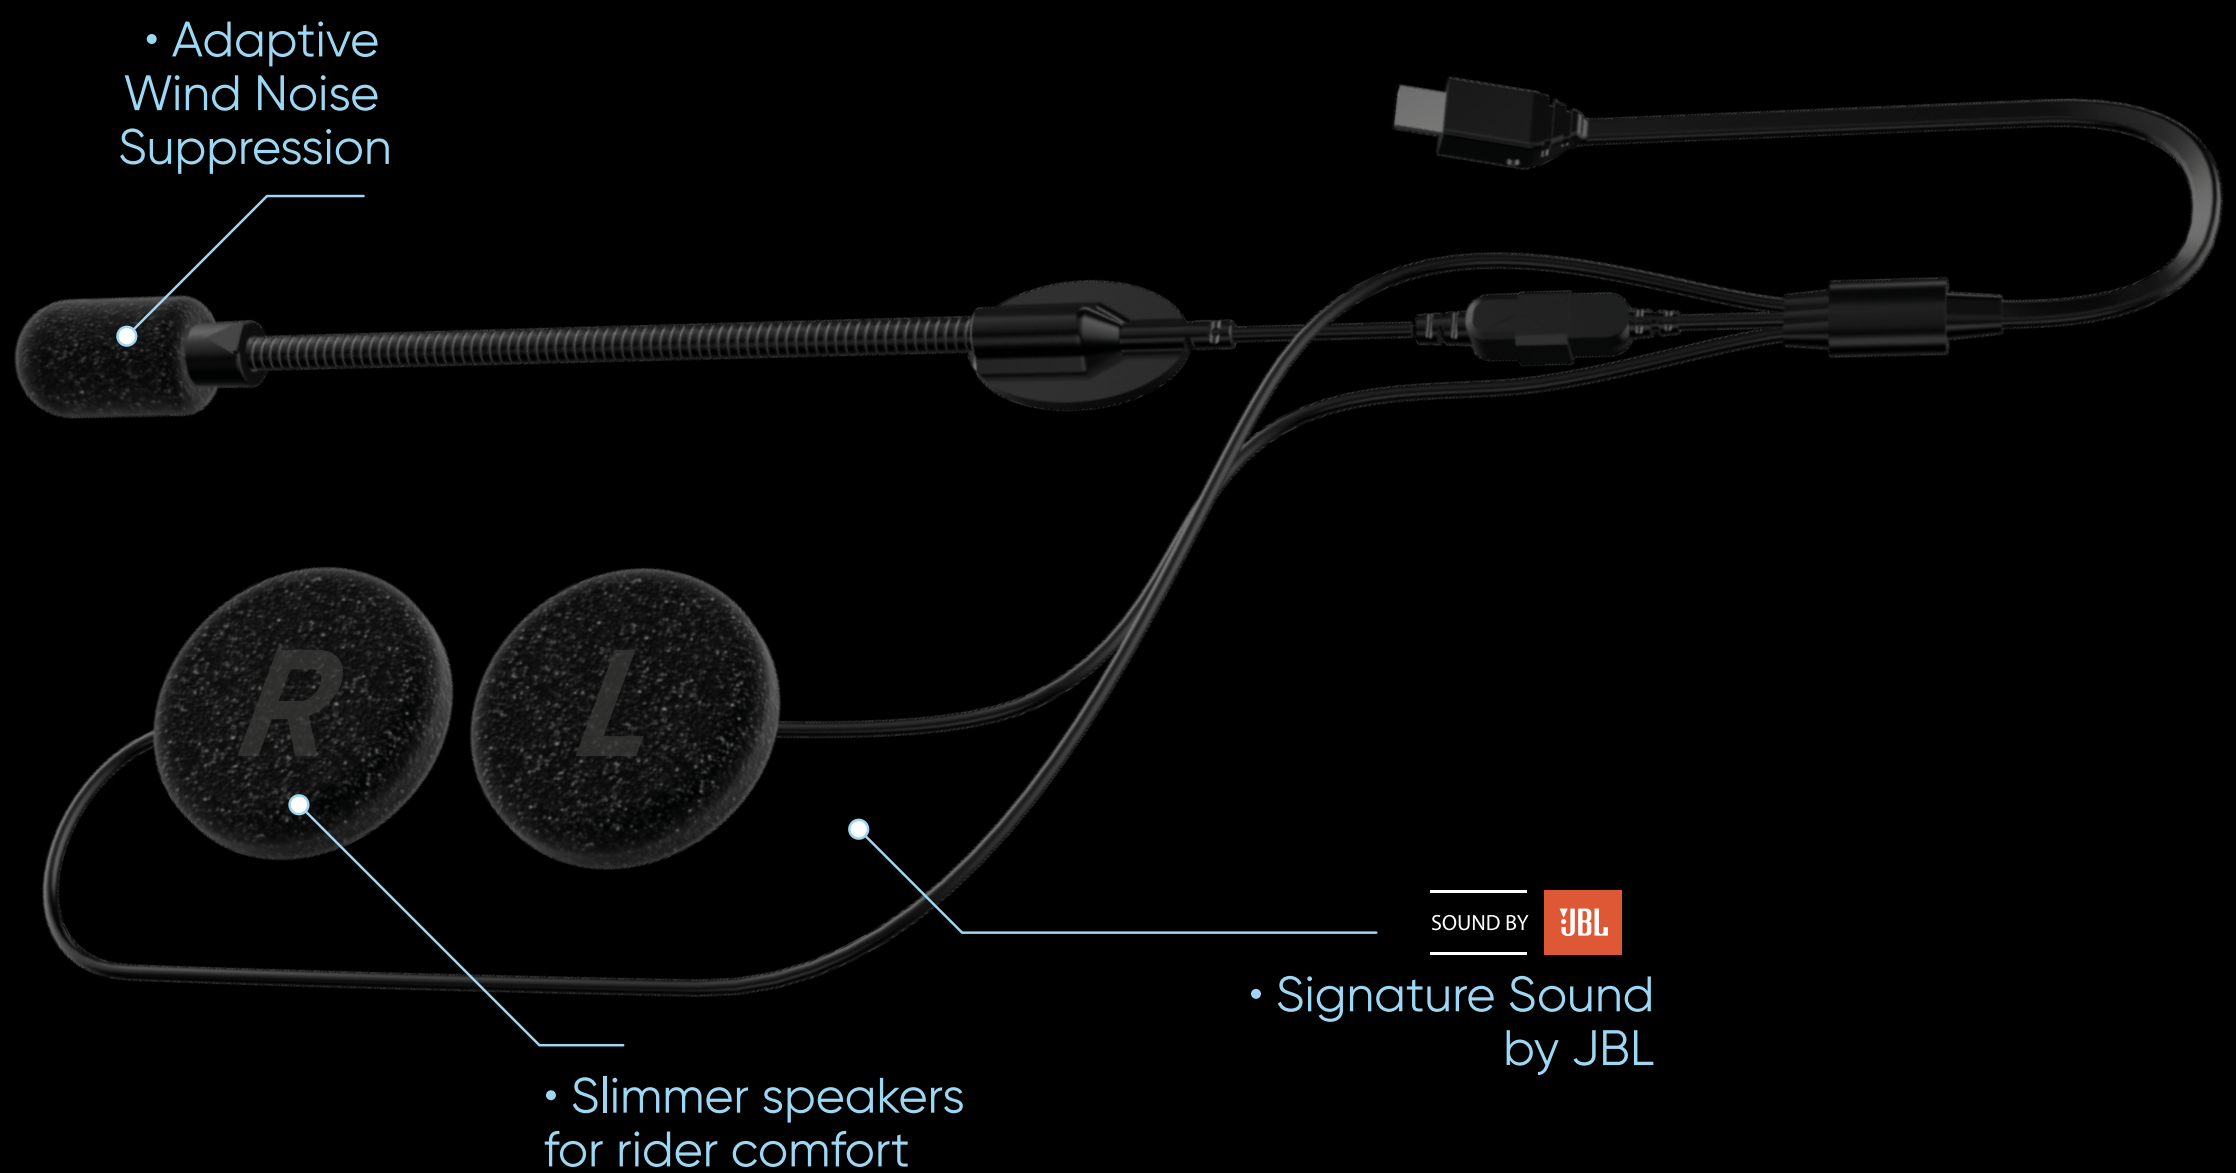

C30
RIDE . CONNECT . BOND

Introducing a new era in Motorcycle Intercom tech.

Built in India for the world, C30 is a breakthrough in intercom communication technology offering features and capabilities that truly fulfil the needs of all motorcycle riders.

C30
RIDE . CONNECT . BOND

SOUND BY

JBL

WORLD CLASS AUDIO
SPECIFICALLY BUILT
FOR RIDERS

CONNECT with SOUND

With Signature Sound by audio experts JBL, experience premium crystal-clear audio in your helmet. BluArmor's proprietary noise cancellation at the mic, ensures your words are carried loud and clear over the Mesh minus the unwanted noise. Blend music with your conversations using AUDIOWEAVE™ technology.

WATERPROOF

ALL WEATHER
READY

CONNECT with NATURE

IP67 - water and dust resistance - ensure that elements do not come in the way of your connecting with nature. The rugged design and five-button interface make gloved hand operations effortless.

Available now ₹10,999/-

C30

RIDE . CONNECT . BOND

WATERPROOF

ALL WEATHER
READY

SOUND BY

WORLD CLASS AUDIO
SPECIFICALLY BUILT
FOR RIDERS

360° APP
FOR
COMPLETE
CONTROL