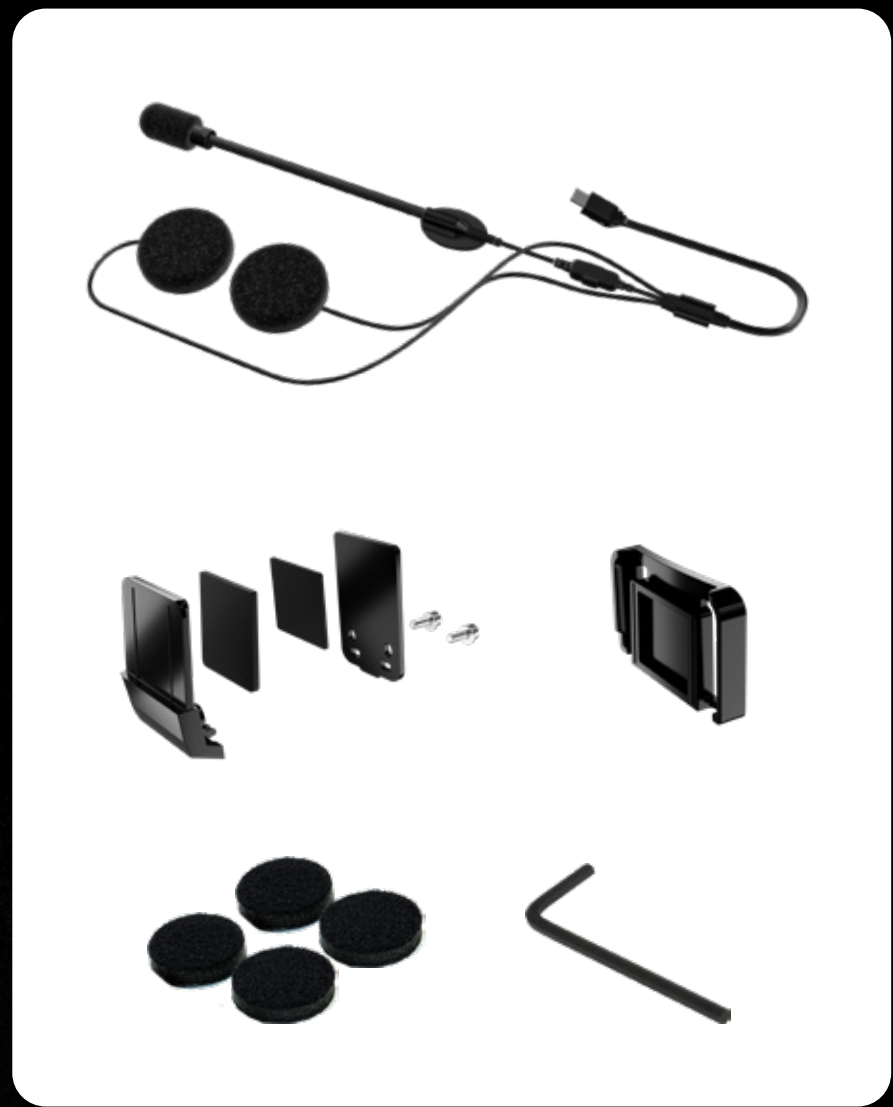

Available now ₹10,999/-

ADDITIONAL HELMET KIT

Now easily swap C30 between helmets with the headset kit.

SOUND BY

JBL

Included in the box

1 Set JBL headset + Mic, 1 Adhesive mount, 1 Clamp mount, 1 Set Headset foam spacers, 1 Allen key.