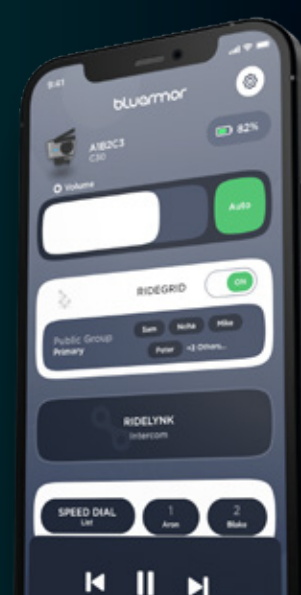

WATERPROOF

ALL WEATHER
READY

CONNECT with NATURE

IP67 - water and dust resistance - ensure that elements do not come in the way of your connecting with nature. The rugged design and five-button interface make gloved hand operations effortless.

Available now ₹10,999/-

C30

RIDE . CONNECT . BOND

WATERPROOF

ALL WEATHER
READY

SOUND BY

WORLD CLASS AUDIO
SPECIFICALLY BUILT
FOR RIDERS

360° APP
FOR
COMPLETE
CONTROL

CRYSTAL CLEAR
CONVERSATIONS

RIDE GRID™

MESH DESIGNED
FOR RANGE &
CONVENIENCE

ACTIVE
**WIND NOISE
FILTER**
FOR CLEAR
VOICE

>16H
**>16H BATTERY
LIFE**

1 yr

WARRANTY

OVER-THE-AIR
FIRMWARE UPDATES

HD VOICE

WIDE BAND SPEECH
FOR PHONE CALLS

PROUDLY **MADE IN INDIA**

Scroll down for learn more about RIDEGRID™ Mesh

RIDE GRID™

MESH INTERCOM

LARGE GROUPS (UPTO 20)

RANGE + CONVENIENT CONNECTIVITY