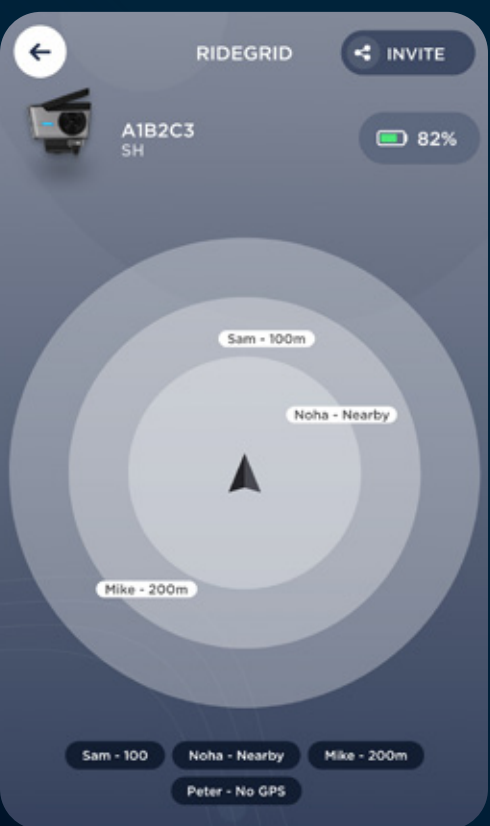

HD VOICE

WIDE BAND SPEECH
FOR PHONE CALLS

PROUDLY **MADE IN INDIA**

Scroll down for learn more about RIDEGRID™ Mesh

RIDE GRID™

MESH INTERCOM

LARGE GROUPS (UPTO 20)

RANGE + CONVENIENT CONNECTIVITY

MEASURED RANGE (LINE OF SIGHT)

CLUSTERING & SELF HEALING

TERRASPOOT™

LOCATION AWARENESS RADAR VIEW

LISTEN TO YOUR MUSIC WHILE ON THE MESH

AUDIOWEAVE™

MUSIC FADES OUT DURING CONVERSATION

MESH + PHONE MERGING