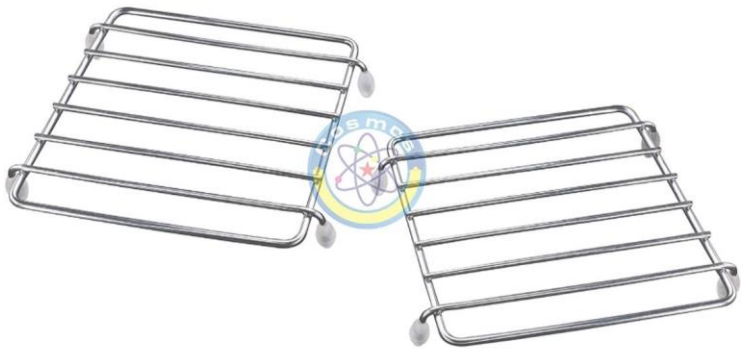

Cosmos
wire products

A COMPLETE RANGE OF STAINLESS STEEL STORAGE ACCESSORIES!

48.	Premium Cylinder Trolley- With High Quality Castor Wheels
-----	--

49.	Hook Patti/Rail- 4 hooks	0.125 kgs
50.	Hook Patti/Rail- 6 hooks	0.25 kgs
51.	Hook Patti/Rail- 8 hooks	0.375 kgs
52.	Double Hook Patti/Rail- 9 hooks	0.5 kgs

53.	Square Cycle Fruity
54.	Round Cycle Fruity

55.	Square Hot Pan Grid (Small)	6x6"
56.	Square Hot Pan Grid (Big)	7x7"

57.	Round Hot Pan Grid (Small)	6x6"
58.	Round Hot Pan Grid (Big)	7x7"

MULTIPURPOSE RACK / SHOE RACK