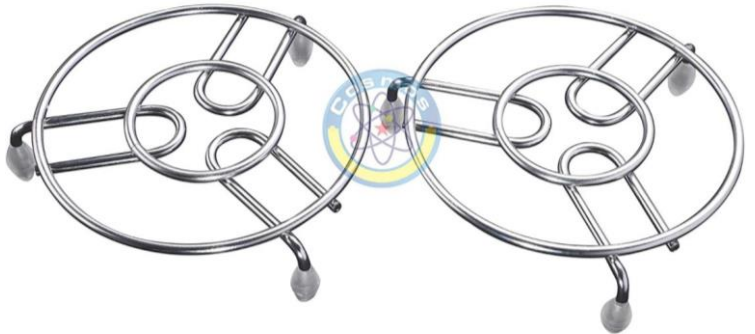

Cosmos
wire products

A COMPLETE RANGE OF STAINLESS STEEL STORAGE ACCESSORIES!

48.	Premium Cylinder Trolley- With High Quality Castor Wheels
-----	--

49.	Hook Patti/Rail- 4 hooks	0.125 kgs
50.	Hook Patti/Rail- 6 hooks	0.25 kgs
51.	Hook Patti/Rail- 8 hooks	0.375 kgs
52.	Double Hook Patti/Rail- 9 hooks	0.5 kgs

53.	Square Cycle Fruity
54.	Round Cycle Fruity

55.	Square Hot Pan Grid (Small)	6x6"
56.	Square Hot Pan Grid (Big)	7x7"

57.	Round Hot Pan Grid (Small)	6x6"
58.	Round Hot Pan Grid (Big)	7x7"

MULTIPURPOSE RACK / SHOE RACK