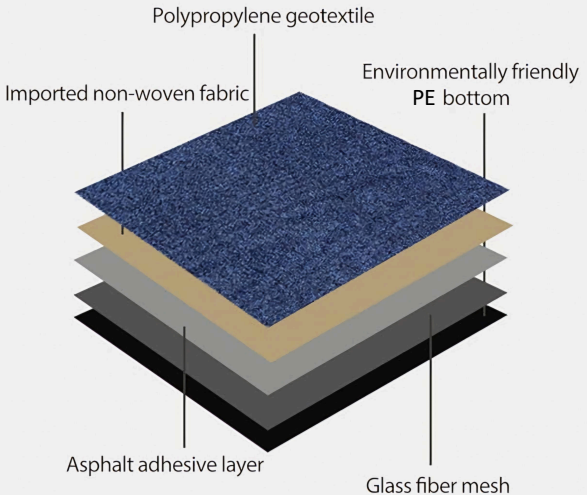

TR - 103

Visual appeal :
Striped carpet tiles
create a visually
appealing and
dynamic floor.

TR- 106

Pattern :

A simple geometric pattern in muted colors .

TR- 106

Simplicity :

These designs focus on simplicity, calmness, and serenity, making them perfect for creating a peaceful atmosphere in any room.

PE BACKING

www.canduscarpet.co.in

TR 105

TR 106

TR 107

TARAS

PP Carpet Tile

Environmental friendly

Comfortable

Flame retardant

Anti-pollution

**PP Polypropylene carpet tile with Non Woven fabric
&
PE (polyethylene) backing**

PE Polyethylene Backing

BENEFITS

Why PE is better than
Bitumen backing

Moisture
resistance

Improved
durability

Easy
installation

Reduced carpet
stretching

Enhanced sound
reduction

Protection from
mold and mildew

TECHNICAL SPECIFICATION

CONSTRUCTION

YARN