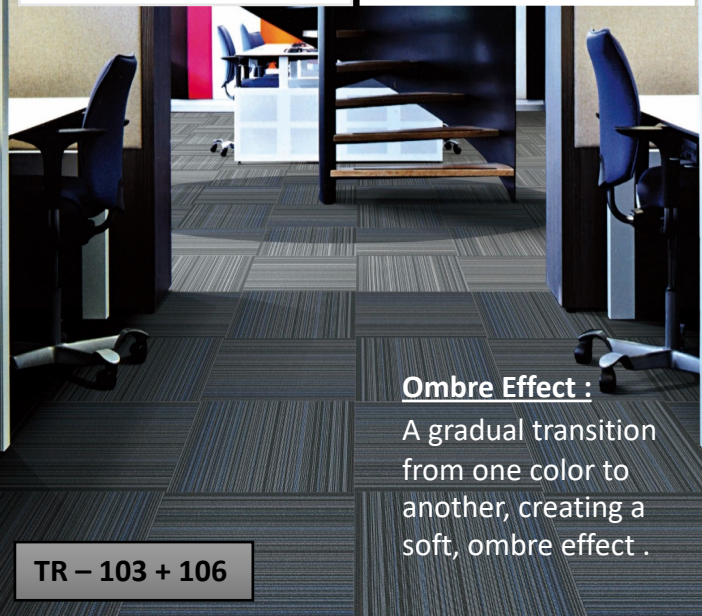

Ombre Effect :

A gradual transition from one color to another, creating a soft, ombre effect .

TR - 103 + 106