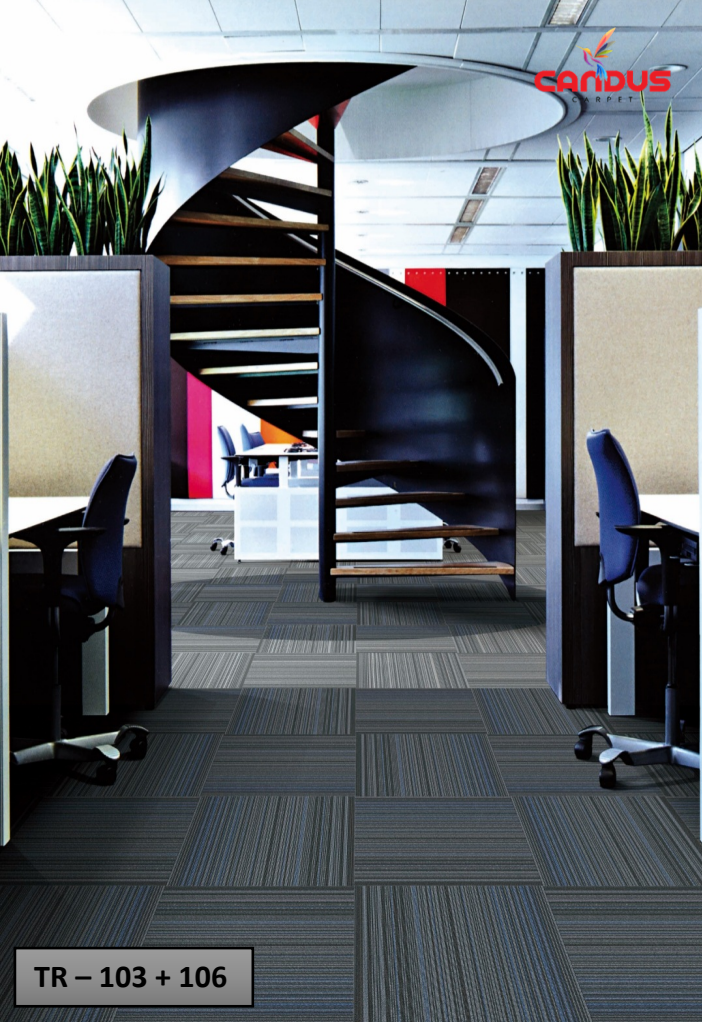

TR - 103

Visual appeal :
Striped carpet tiles
create a visually
appealing and
dynamic floor.

TR- 106

Pattern :

A simple geometric pattern in muted colors .

TR- 106

Simplicity :

These designs focus on simplicity, calmness, and serenity, making them perfect for creating a peaceful atmosphere in any room.