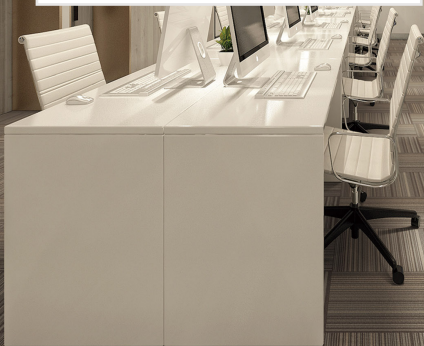

Subtle Texture :

A soft, gentle texture that adds depth without overpowering the space.