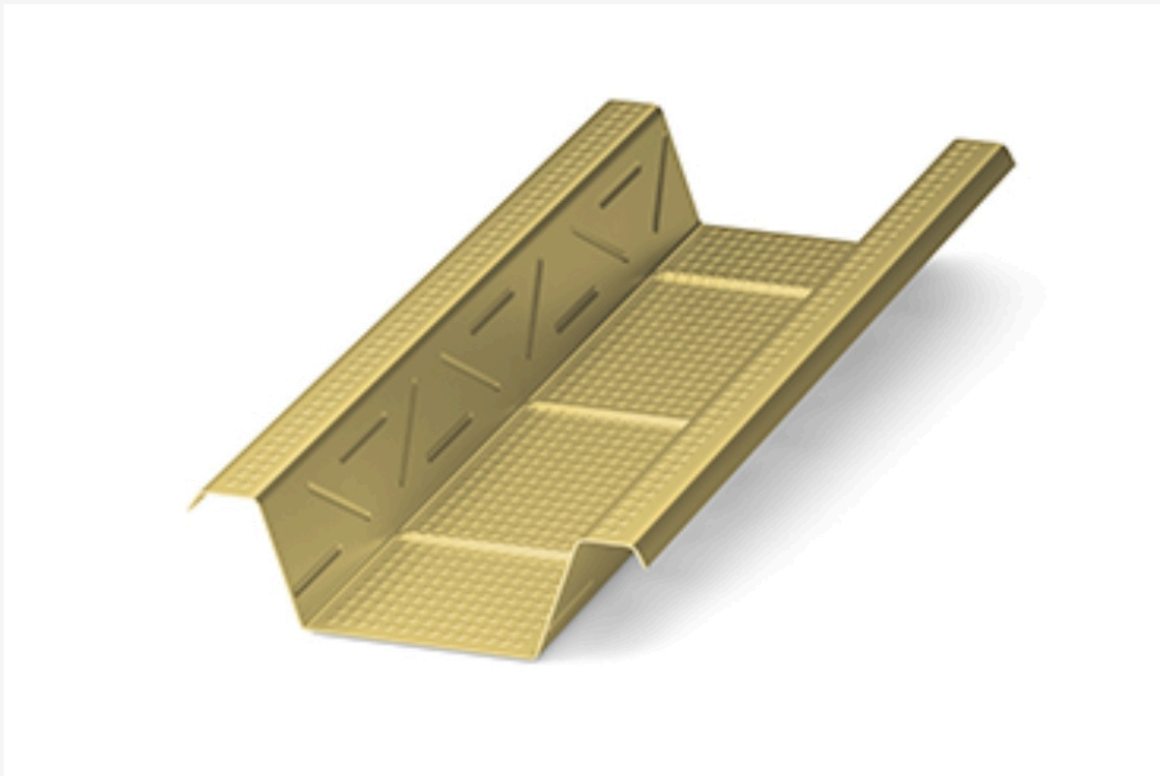

ASLI XPERT

SONA CHAMKEGA,
ASLI XPERT DIKHEGA!

**NEW
AVATAR**

**ENSURE GENUINE
GYPFRAME®
XPERT METAL
FRAMES WITH
NEW QR CODE
STICKER ON
METAL FRAMES**

**Gypframe® Xpert hi hain
Asli Xpert**

GYPFRAME[®] XPERT CEILING SECTION

Thickness in (mm)

0.4

Dimensions in (mm)

76x42x20x2440

76x42x20x3660

GYPFRAME[®] XPERT INTERMEDIATE CHANNEL

Thickness in (mm)

0.6

Dimensions in (mm)

45x15x15x2440

45x15x15x3660

GYPFRAME[®] XPERT PERIMETER CHANNEL

Thickness in (mm)

0.4

Dimensions in (mm)

30x21x20x2440