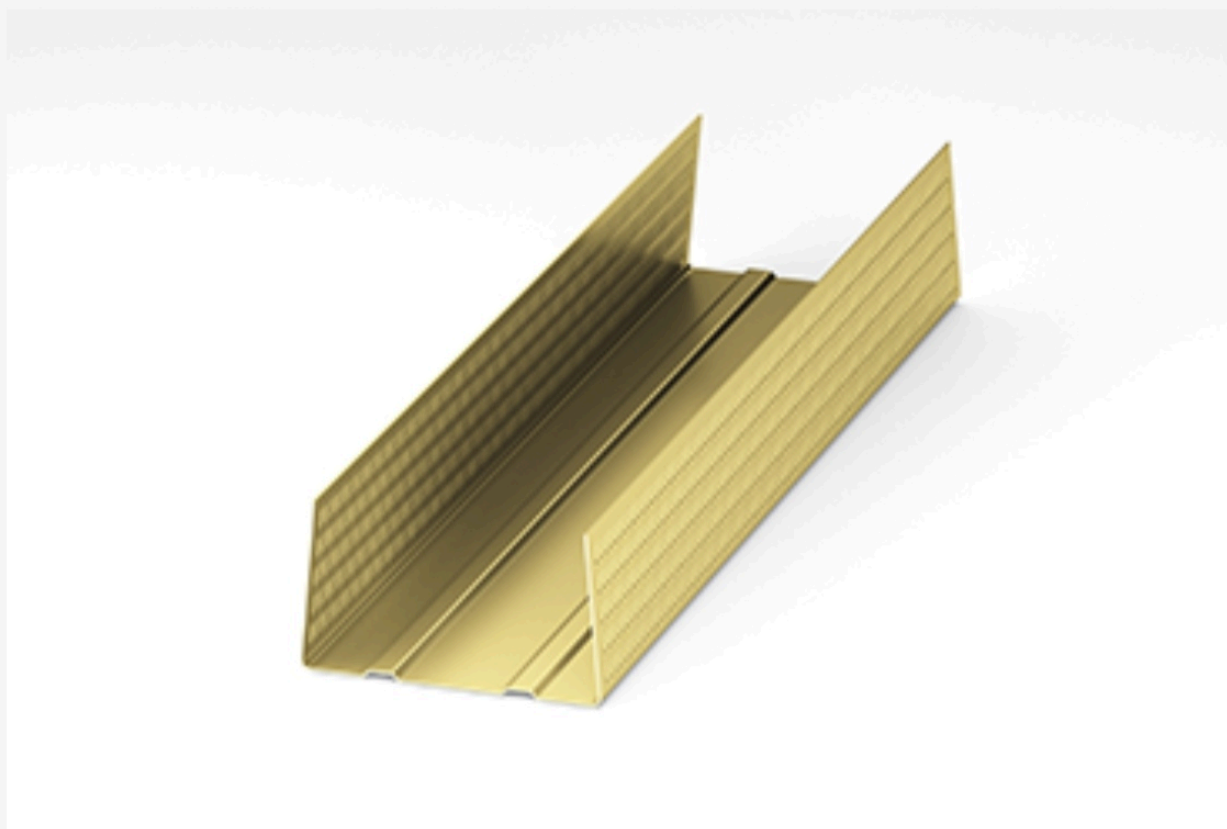

30x21x20x3660

GYPFRAME[®] XPERT CEILING ANGLE

Thickness in (mm)

0.4

Dimensions in (mm)

25x10x2440

25x10x3660

GYPFRAME[®] XPERT FLOOR & CEILING CHANNEL