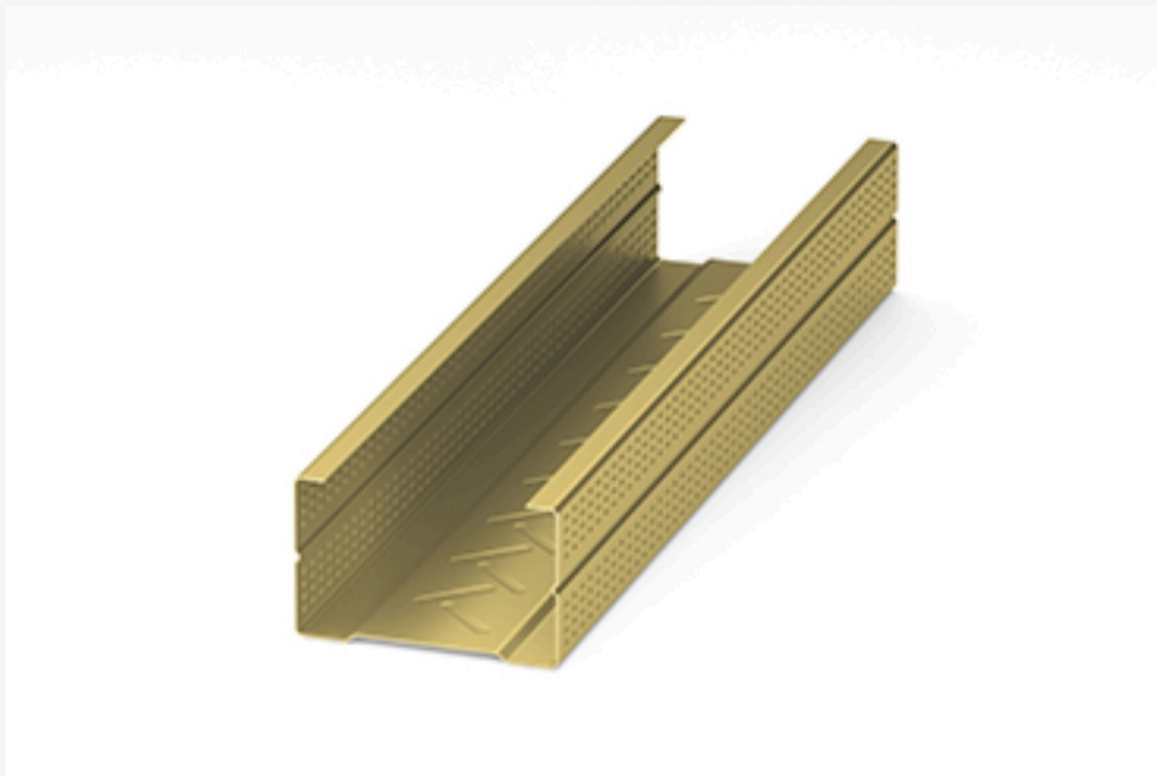

30x21x20x3660

GYPFRAME[®] XPERT CEILING ANGLE

Thickness in (mm)

0.4

Dimensions in (mm)

25x10x2440

25x10x3660

GYPFRAME[®] XPERT FLOOR & CEILING CHANNEL

Thickness in (mm)

0.45

Dimensions in (mm)

50x30x30x3660

GYPFRAME[®] XPERT STUD

Thickness in (mm)

0.45

Dimensions in (mm)