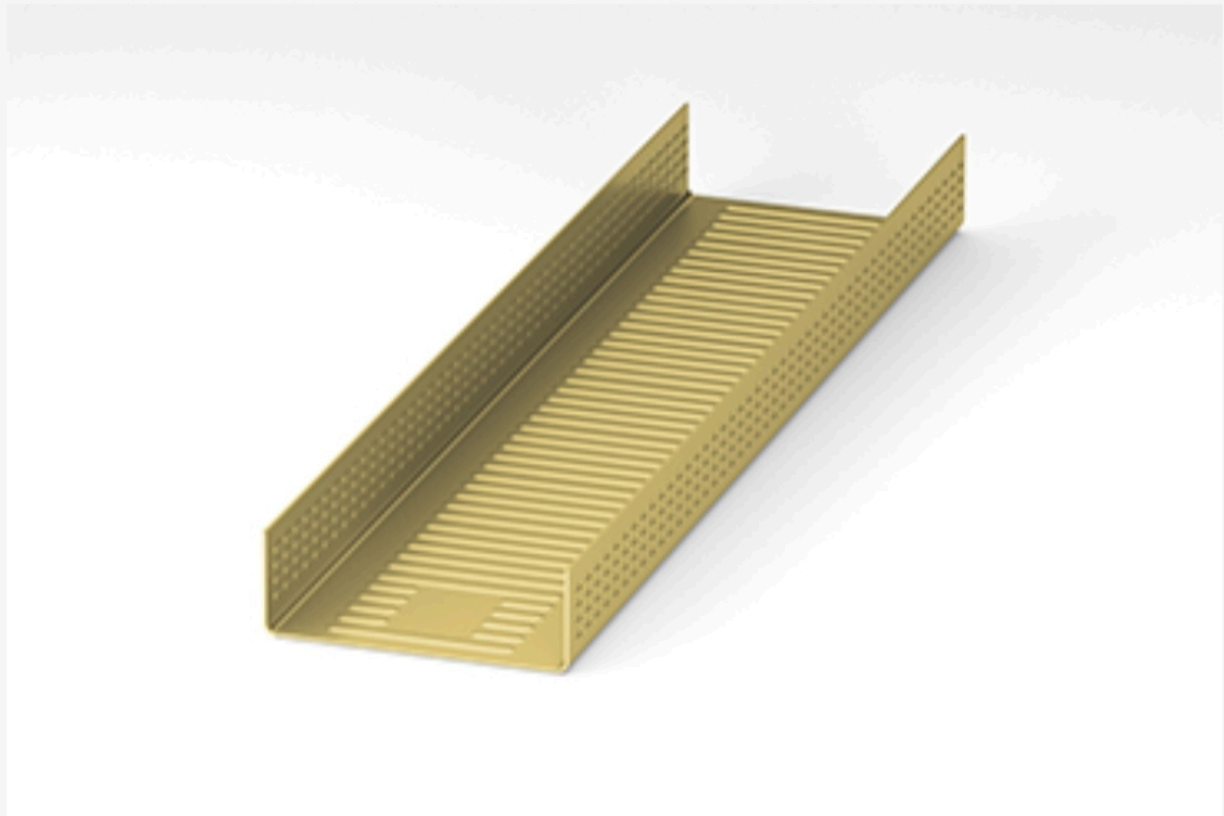

Thickness in (mm)

0.4

Dimensions in (mm)

76x42x20x2440

76x42x20x3660

GYPFRAME[®] XPERT INTERMEDIATE CHANNEL

Thickness in (mm)

0.6

Dimensions in (mm)

45x15x15x2440

45x15x15x3660

GYPFRAME[®] XPERT PERIMETER CHANNEL

Thickness in (mm)

0.4

Dimensions in (mm)

30x21x20x2440

30x21x20x3660

GYPFRAME[®] XPERT CEILING ANGLE

Thickness in (mm)

0.4

Dimensions in (mm)

25x10x2440

25x10x3660

GYPFRAME[®] XPERT FLOOR & CEILING CHANNEL