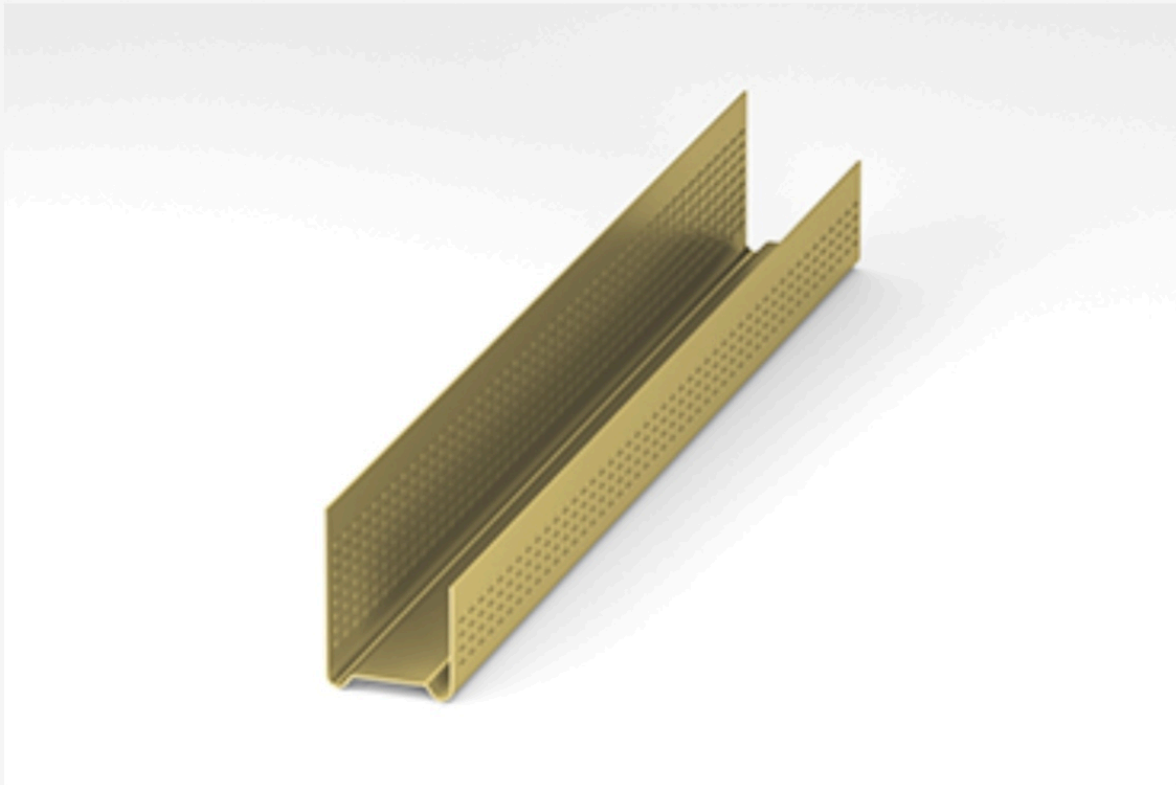

Thickness in (mm)

0.4

Dimensions in (mm)

76x42x20x2440

76x42x20x3660

GYPFRAME[®] XPERT INTERMEDIATE CHANNEL

Thickness in (mm)

0.6

Dimensions in (mm)

45x15x15x2440

45x15x15x3660

GYPFRAME[®] XPERT PERIMETER CHANNEL

Thickness in (mm)

0.4

Dimensions in (mm)

30x21x20x2440

30x21x20x3660

GYPFRAME[®] XPERT CEILING ANGLE

Thickness in (mm)

0.4

Dimensions in (mm)

25x10x2440

25x10x3660

GYPFRAME[®] XPERT FLOOR & CEILING CHANNEL