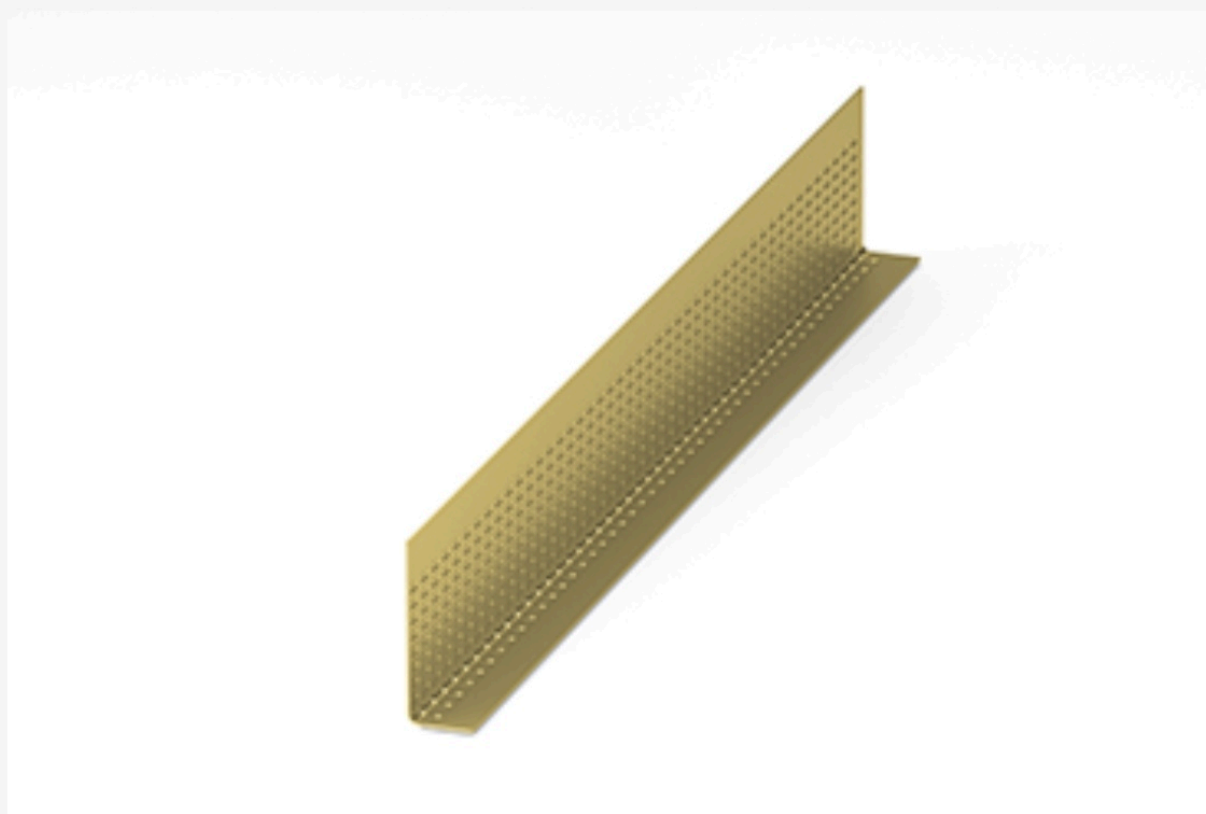

Dimensions in (mm)

45x15x15x2440

45x15x15x3660

GYPFRAME[®] XPERT PERIMETER CHANNEL

Thickness in (mm)

0.4

Dimensions in (mm)

30x21x20x2440

30x21x20x3660

GYPFRAME[®] XPERT CEILING ANGLE

Thickness in (mm)

0.4

Dimensions in (mm)

25x10x2440

25x10x3660

GYPFRAME[®] XPERT FLOOR & CEILING CHANNEL