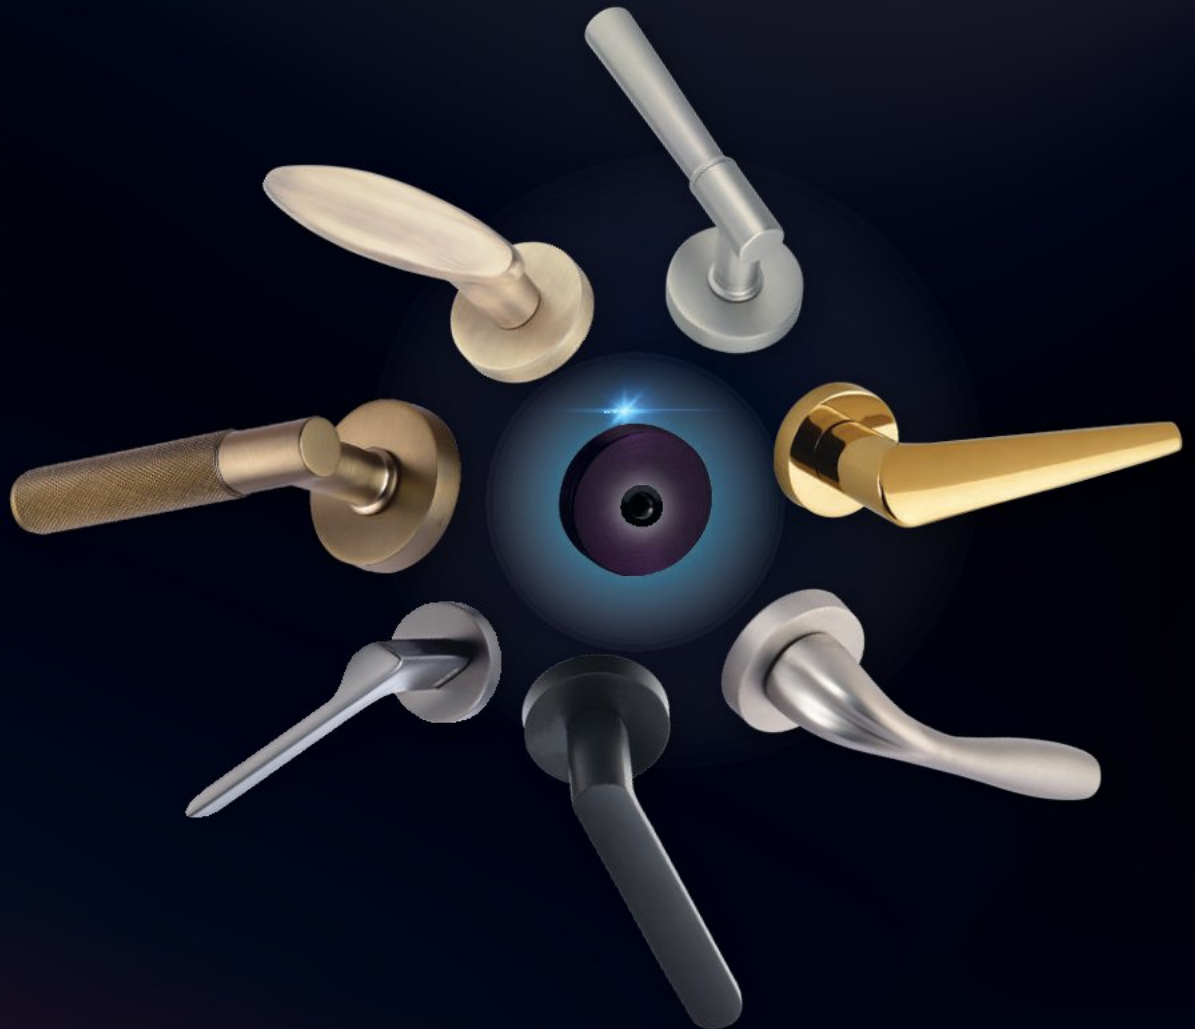

dorsët

Unlock your  
rooms  
with your  
**FINGERPRINT!**

1<sup>st</sup> ACROSS THE GLOBE

# CUSTOMIZABLE DIGITAL LOCK

MULTIPLE  
*Handles!*

MULTIPLE  
*Finishes!*

## F-LUX

With the All New Lift to Lock Mechanism

360° Finger Print

Mobile Access

Mechanical Key

Audit Trail

BLE Enabled (Bluetooth)

Door Thickness Min. 35mm

## ACCESS MODES

-  360° Finger Print
-  Mobile Access
-  Mechanical Key
-  Audit Trail