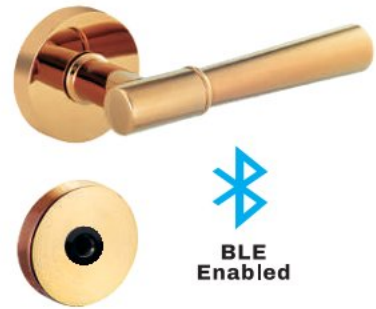

# CUSTOMIZABLE DIGITAL LOCK

MULTIPLE  
*Handles!*

MULTIPLE  
*Finishes!*

## F-LUX

With the All New Lift to Lock Mechanism

360° Finger Print

Mobile Access

Mechanical Key

Audit Trail

BLE Enabled (Bluetooth)

Door Thickness Min. 35mm

# F-LUX

Bespoke Digital Mortise Handle and Lock with Endless Designs and Finishes