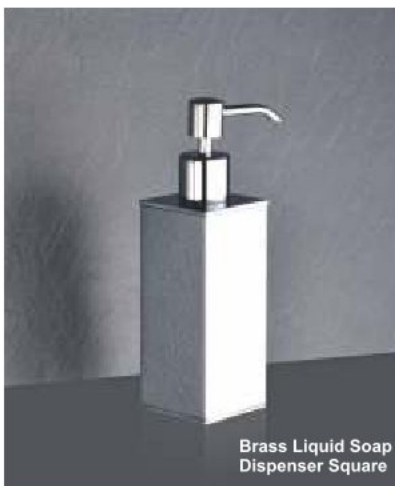

VOLGA

- VL001 1 HOOK
- VL002 2 HOOK
- VL003 3 HOOK
- VL004 4 HOOK
- VL005 5 HOOK
- VL006 6 HOOK

SLIM

- SL001 1 HOOK
- SL002 2 HOOK
- SL003 3 HOOK
- SL004 4 HOOK
- SL005 5 HOOK
- SL006 6 HOOK

HEAVY

- HV001 1 HOOK
- HV002 2 HOOK
- HV003 3 HOOK
- HV004 4 HOOK
- HV005 5 HOOK
- HV006 6 HOOK

Brass Liquid Soap
Dispenser Square

SQ0002 COUNTER TOP

Brass Liquid Soap
Dispenser Square

SQ0001 WALL MOUNTED

Regular Brass
Liquid Dispenser

RG0001 REGULAR

Truly Bathroom Fashion...

BRILLIANT
DECORATIVE
FINISH