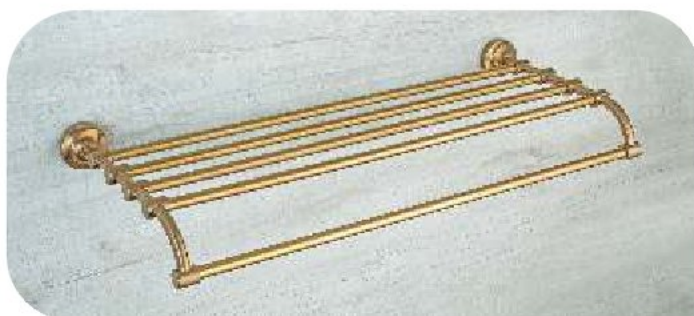

● **TR0008** - BRASS SOAP DISH

● **TR0005** - ROBE HOOK

● **TR0003** - TUMBLER HOLDER

TR0007 - LIQUID SOAP DISPENSER

● **TR0004** - NAPKIN RING

TR0006 - PAPER HOLDER WITH LID

TR0006A - PAPER HOLDER WITHOUT LID

TOWEL BAR - PVD SGM
● **TR0001** - 600MM | **TR0011** - 450MM

TOWEL BAR DOUBLE - PVD SGM
TR201 - 600MM | **TR211** - 450MM

TOWEL RACK - PVD SGM
TR0009 - 600MM | **TR0012** - 450MM

TRENDY

PVD ROSE GOLD MATT