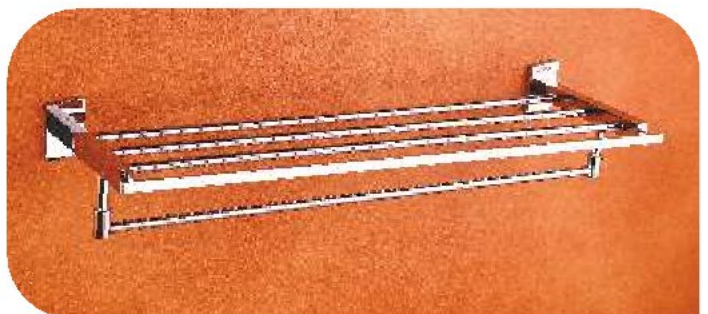

● SR0004 - NAPKIN RING

SR0007 - LIQUID SOAP DISPENSER

TOWEL BAR

● SR0001 - 583MM | SR0011 - 430MM | SR0018 - 315MM

SR0013 - DUAL SOAP DISH

SR0006 - PAPER HOLDER WITH LID

SR0006A - PAPER HOLDER WITHOUT LID

TOWEL RACK
SR0009 - 583MM | SR0012 - 430MM