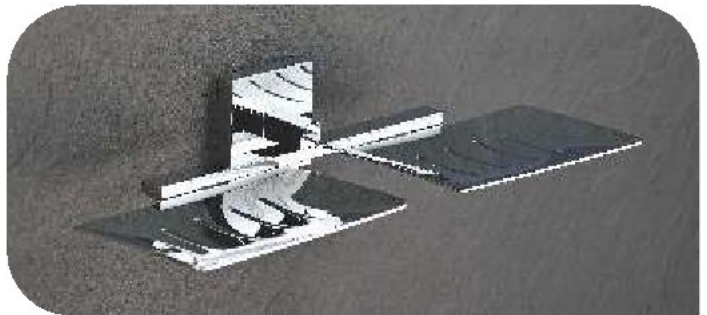

WL0014 - COMBO SOAP DISH WITH TUMBLER HOLDER

● WL0004 - NAPKIN RING

WL0007 - LIQUID SOAP DISPENSER

WL0015 - BRASS LIQUID SOAP DISPENSER

TOWEL BAR

- WL0001 - 600MM | WL0011 - 445MM | WL0018 - 332MM

WL0013 - DUAL SOAP DISH