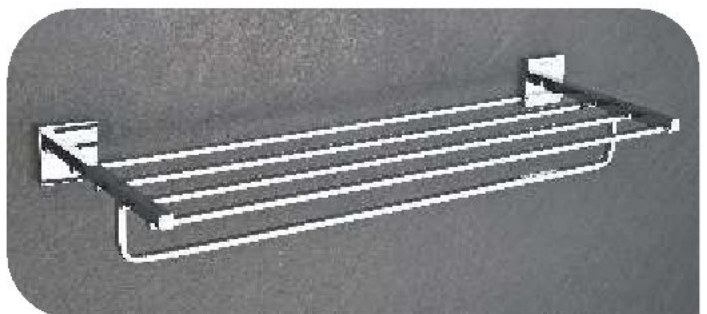

TOWEL RACK
WL0009 - 600MM | WL0012 - 445MM