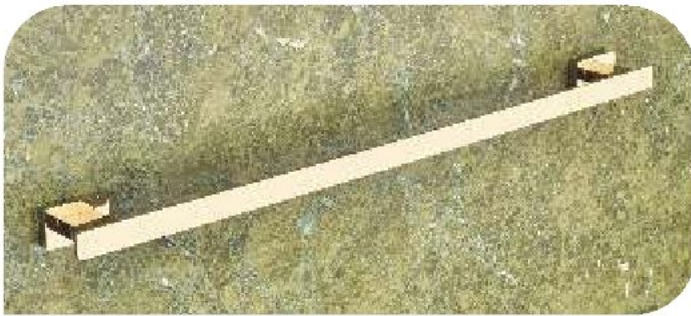

TOWEL BAR

● **AL0001** - 580MM | **AL0011** - 451MM | **AL0018** - 322MM