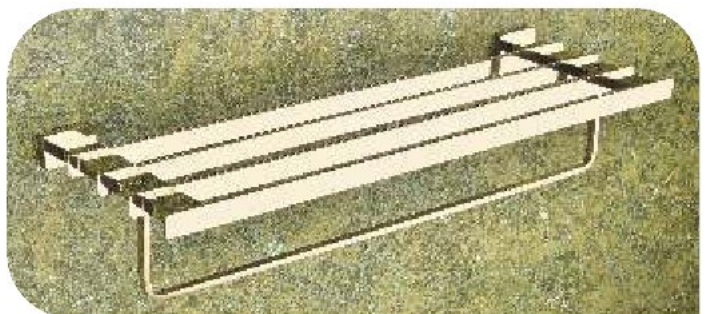

● **AL0001** - 580MM | **AL0011** - 451MM | **AL0018** - 322MM

● **AL0004** - NAPKIN RING

AL0007 - LIQUID SOAP DISPENSER

AL0006
PAPER HOLDER WITH LID

AL0006A
PAPER HOLDER WITHOUT LID

TOWEL RACK
AL0009 - 580MM | **AL0012** - 451MM