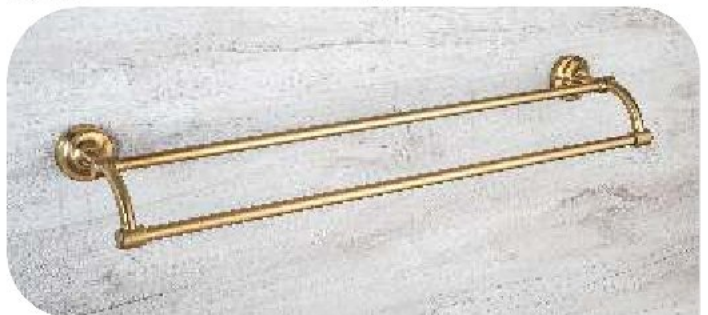

● **TR0008** - BRASS SOAP DISH

● **TR0005** - ROBE HOOK

● **TR0003** - TUMBLER HOLDER

TR0007 - LIQUID SOAP DISPENSER

● **TR0004** - NAPKIN RING

TR0006 - PAPER HOLDER WITH LID

TR0006A - PAPER HOLDER WITHOUT LID

TOWEL BAR - PVD SGM
● **TR0001** - 600MM | **TR0011** - 450MM

TOWEL BAR DOUBLE - PVD SGM
TR201 - 600MM | **TR211** - 450MM

TOWEL RACK - PVD SGM
TR0009 - 600MM | **TR0012** - 450MM

TRENDY

PVD ROSE GOLD MATT