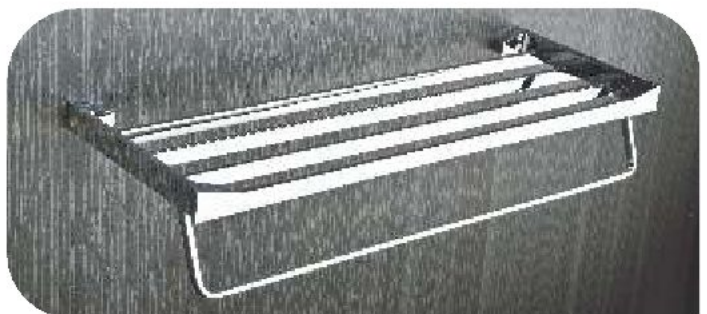

TOWEL RACK
MS0009 - 574MM | MS0012 - 418MM