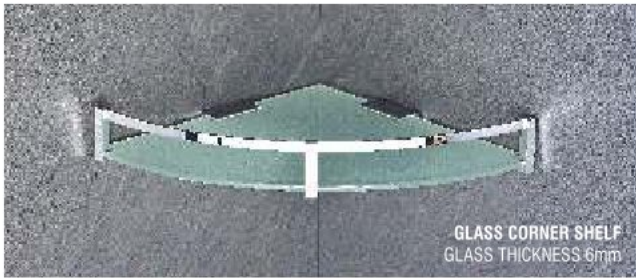

GLASS CORNER SHELF
GLASS THICKNESS 6mm

GC062 8" x 8"
GC063 10" x 10"
GC064 12" x 12"