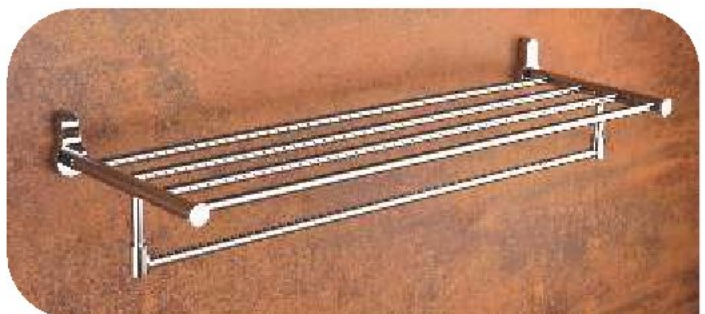

● DI0003 - TUMBLER HOLDER

TOWEL BAR

● DI0001 - 600MM | DI0011 - 440MM | DI0018 - 300MM

● DI0004 - NAPKIN RING

DI0007 - LIQUID SOAP DISPENSER

DI0006 - PAPER HOLDER WITH LID

DI0006A - PAPER HOLDER WITHOUT LID