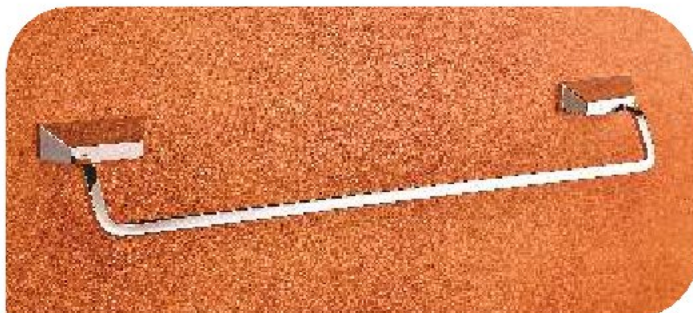

● ST0004 - NAPKIN RING

TOWEL BAR