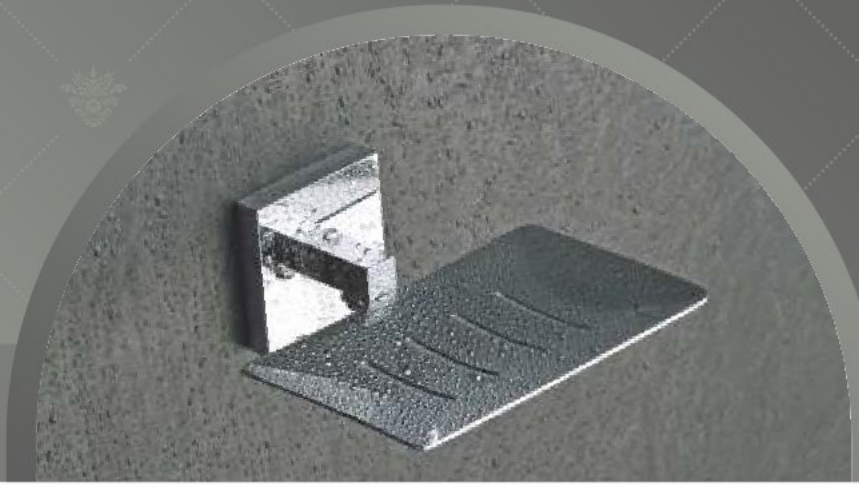

WALTER

CP FINISHES

- WL0010 - BATH SET OF 5 Pcs.

● WL0008 - BRASS SOAP DISH