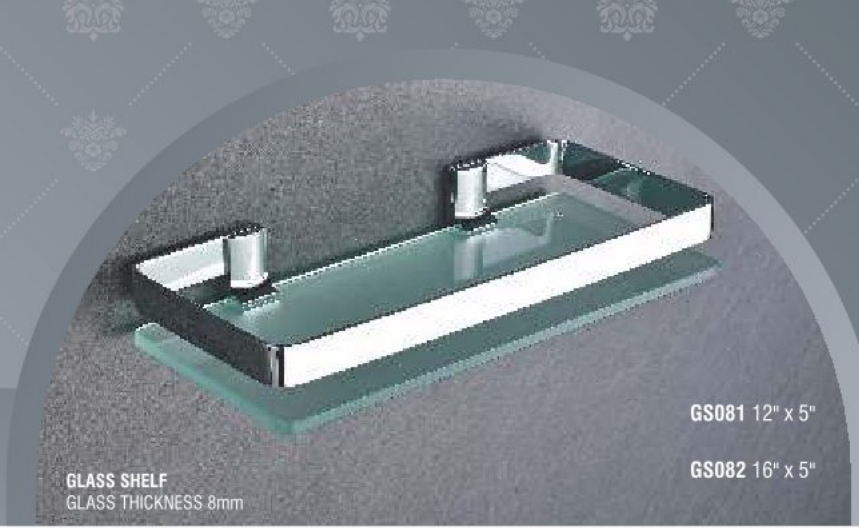

AVSF - 200MM

AVSF - 300MM

TOWEL BAR
● AV0001 - 600MM

TOWEL RACK
AV0009 - 590MM

SHELF & KHUTTI

C.P FINISHES /
PVD ROSE GOLD / SUNSET GOLD

GLASS SHELF
GLASS THICKNESS 8mm

GS081 12" x 5"