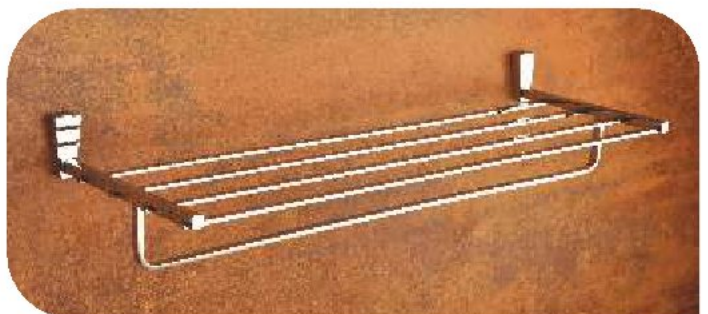

● AN0001 - 600MM | AN0011 - 440MM | AN0018 - 300MM

AN0006A - PAPER HOLDER WITHOUT LID

AN0007 - LIQUID SOAP DISPENSER

● AN0004 - NAPKIN RING

TOWEL RACK
AN0009 - 600MM | AN0012 - 440MM

ANGILA

IBM FINISHES

- AN0010 - BATH SET OF 5 Pcs.