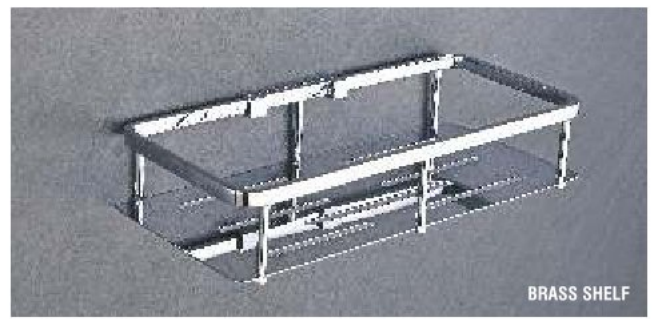

BRASS SHELF

BS001 300mm
BS002 400mm