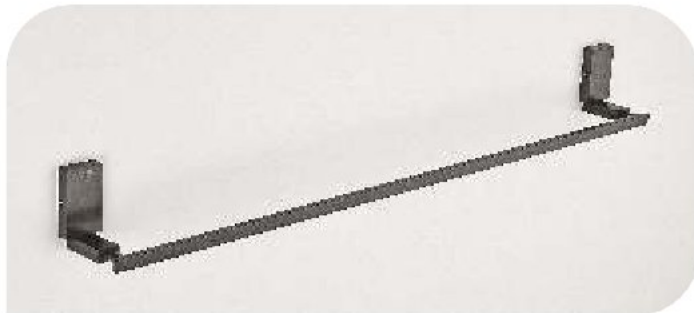

● CT0004 - NAPKIN RING

CT0007 - LIQUID SOAP DISPENSER

TOWEL BAR

● CT0001 - 580MM | CT0011 - 422MM | CT0018 - 310MM

CT0013 - DUAL SOAP DISH

CT0006 - PAPER HOLDER WITH LID

CT0006A - PAPER HOLDER WITHOUT LID

TOWEL RACK
CT0009 - 580MM | CT0012 - 422MM