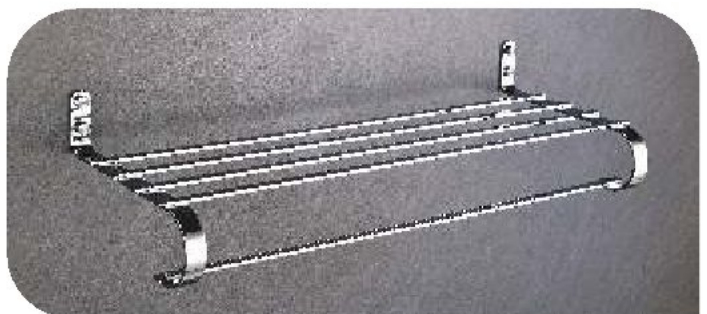

● **KY0003** - TUMBLER HOLDER

TOWEL BAR

- **KY0001** - 590MM | **KY0011** - 440MM | **KY0018** - 290MM

● **KY0004** - NAPKIN RING

KY0007 - LIQUID SOAP DISPENSER

KY0015
DOUBLE ROBE HOOK

KY0006
PAPER HOLDER WITHOUT LID